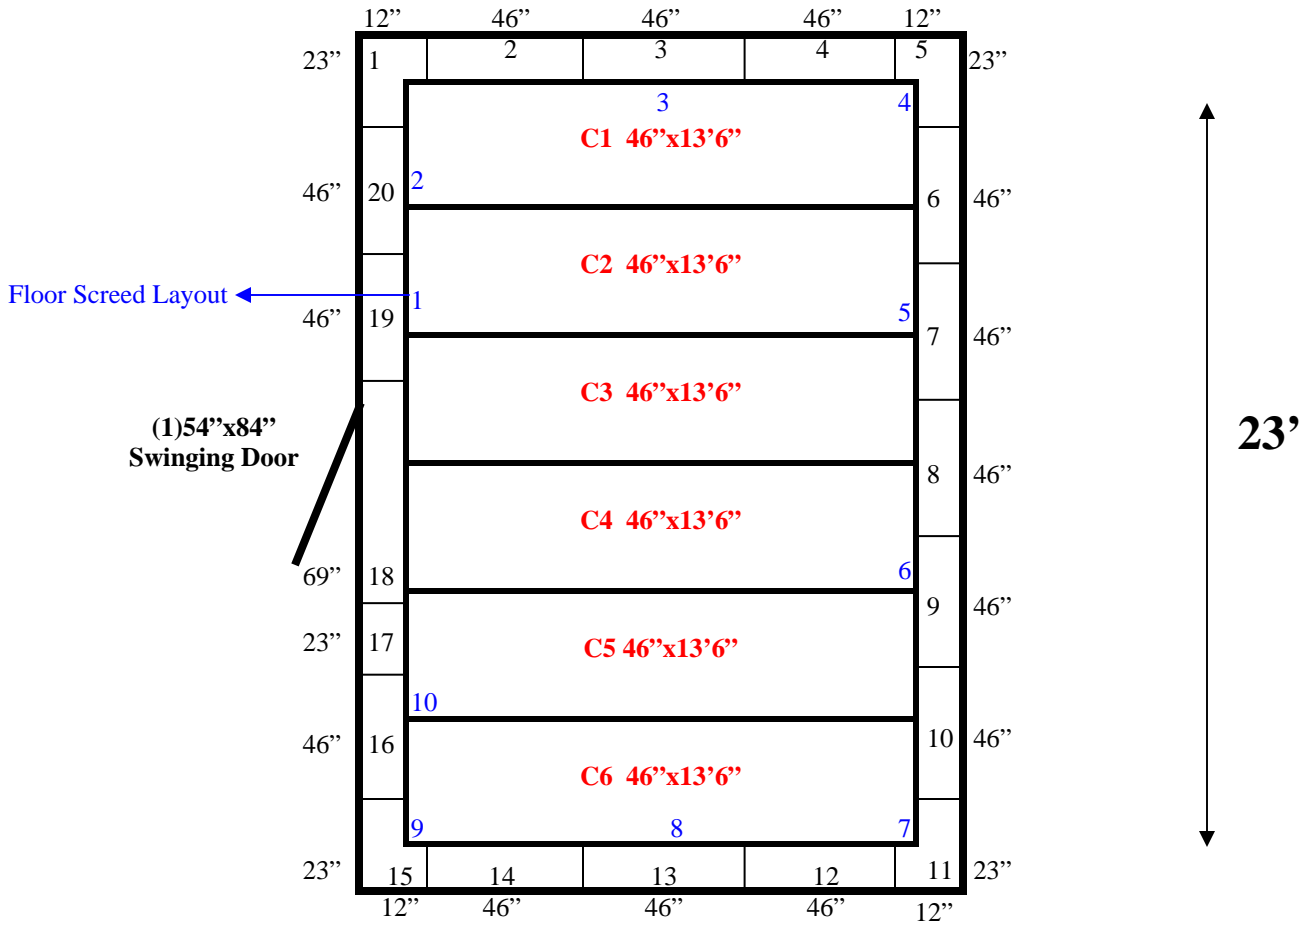

13'6"

13'6" x 23' x 8'5" H
Walk-In Cooler or Freezer
Wall & Ceiling Panels Diagram

13'6" x 23' x 8'5" H
Walk-In Cooler or Freezer

118-12
Red