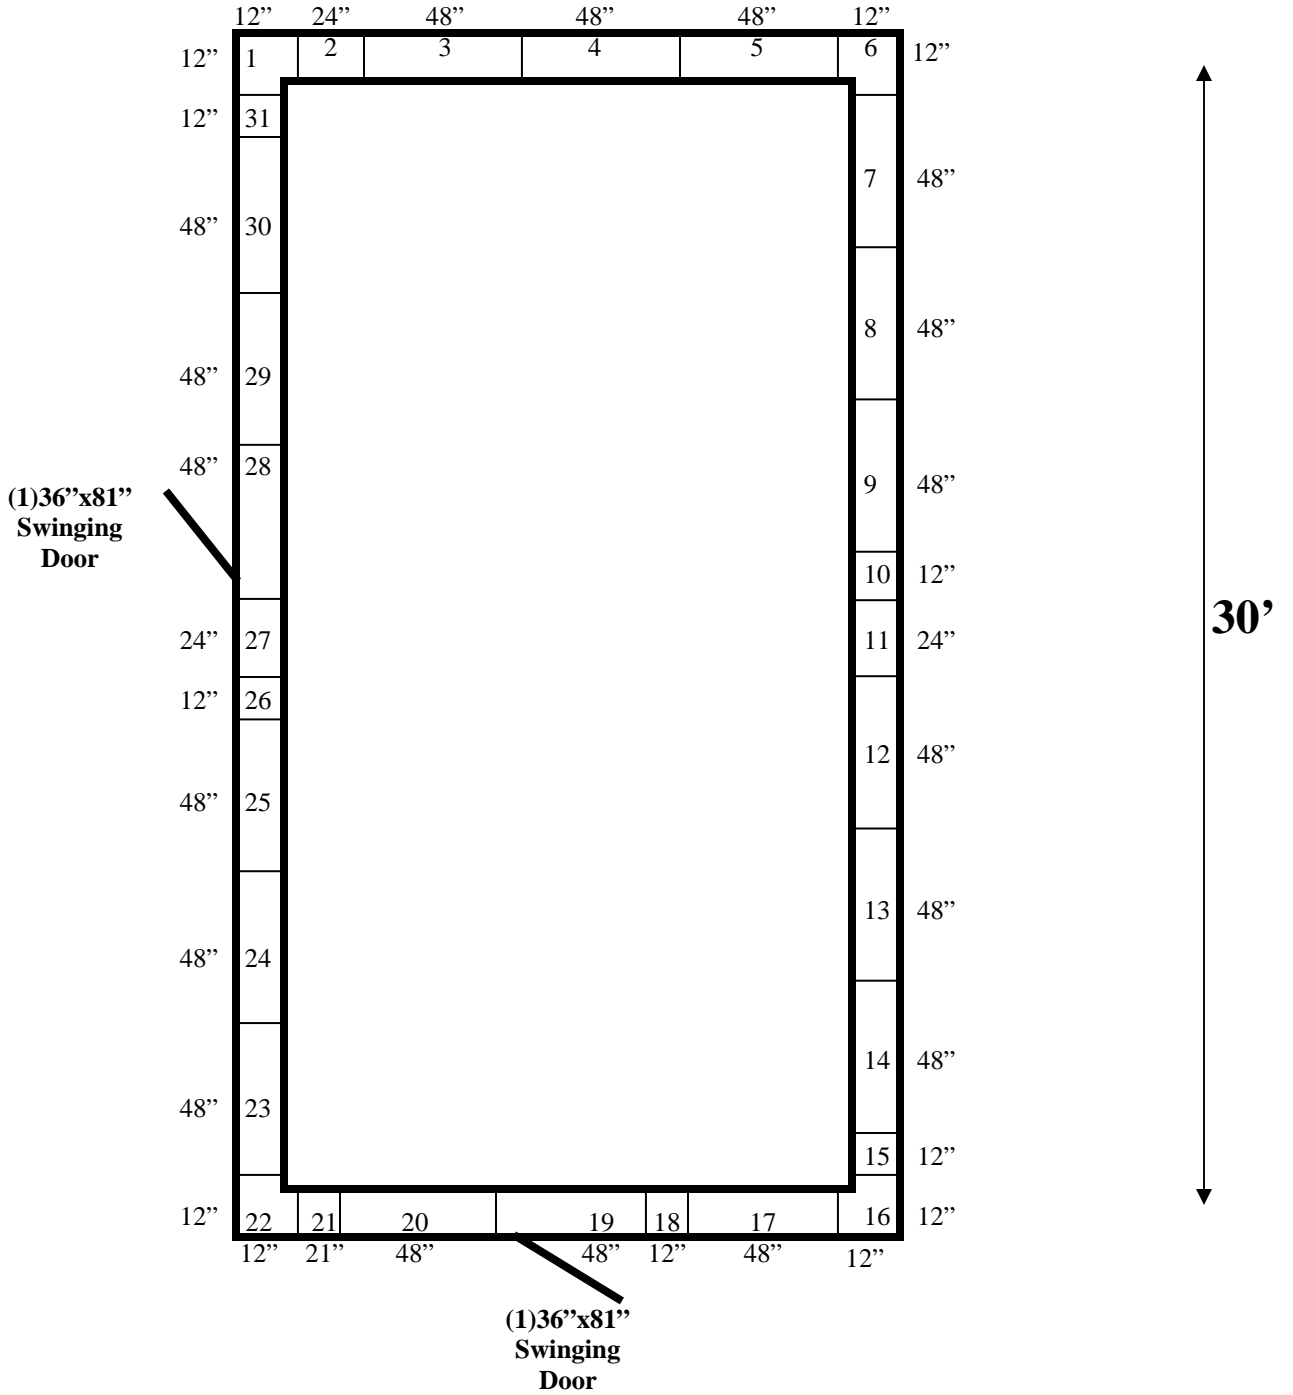

16'

**16' x 30' x 8'4" H
Walk-In Cooler or Freezer
Wall Panels Diagram**

138-11
black

16'

(1)36"x81"
Swinging
Door

1 Ceiling panel 48"x8'	10C 48"x8'
2C 48"x8'	11C 48"x8'
3C 36"x8'	12C 36"x8'
4C 36"x8'	13C 36"x8'
5C 24"x8'	14C 24"x8'
6C 36"x8'	15C 36"x8'
7C 36"x8'	16C 36"x8'
8C 48"x8'	17C 48"x8'
9C 48"x8'	18C 48"x8'

30'

(1)36"x81"
Swinging
Door

Ceiling Support:
(2) I-Beams & Hangers

**16' x 30' x 8'4" H
Walk-In Cooler or Freezer
Ceiling Panels Diagram**

138-11
black

**16' x 30' x 8'4" H
Walk-In Cooler or Freezer**

**138-11
Black**

16' x 30' x 8'4" H
Walk-In Cooler or Freezer

138-11
Black