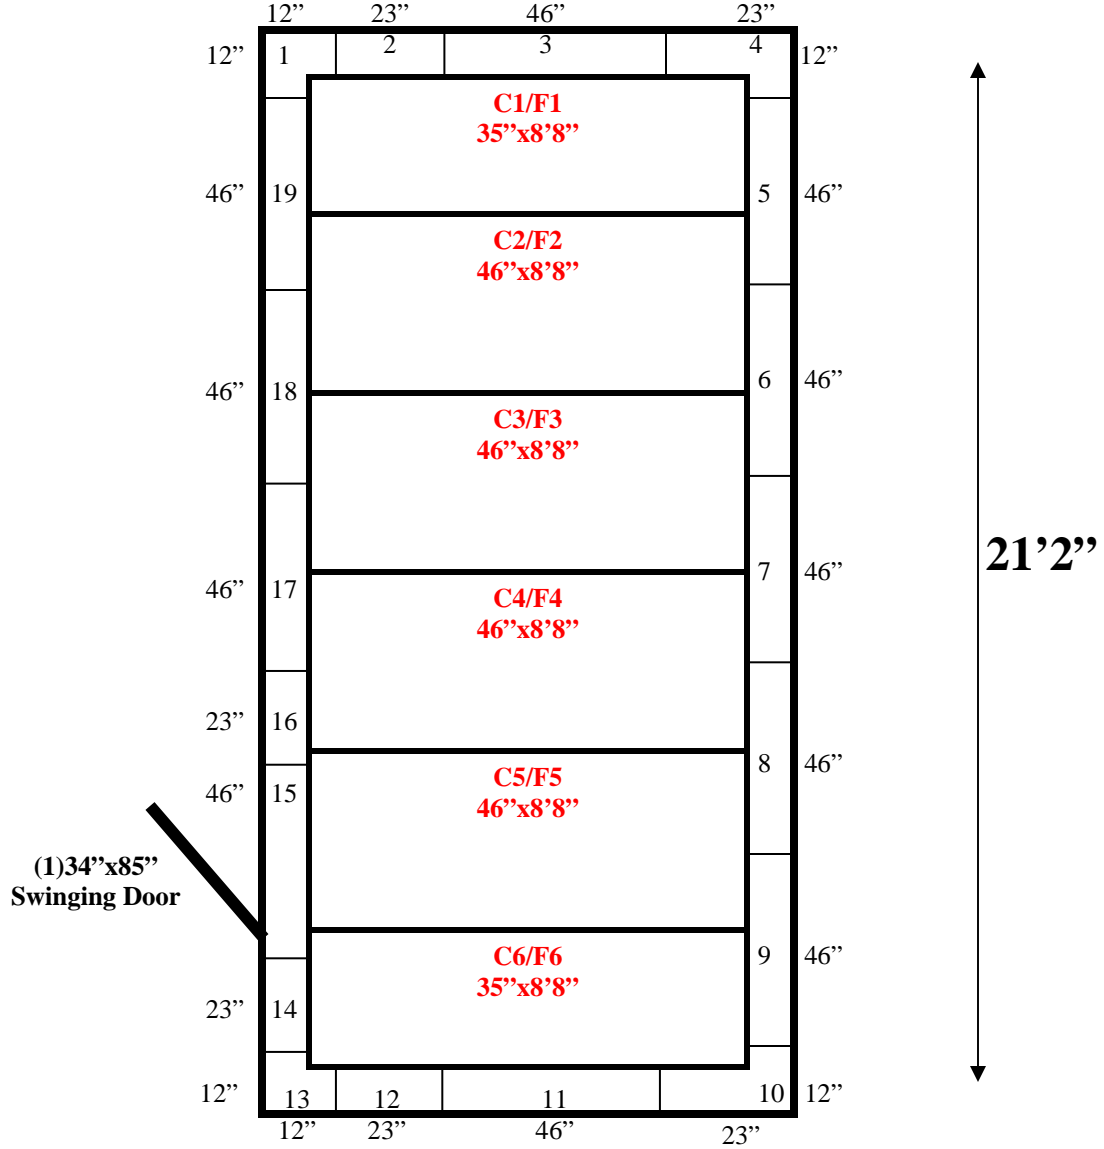

8'8"

Ceiling & Floor Panels layout the same.

8'8" x 21'2" x 8'8" H
Walk-In Freezer With Floor
Wall, Ceiling & Floor Panels Diagram

108-12
Green

**8'8" x 21'2" x 8'8" H
Walk-In Freezer With Floor**

**108-12
Green**