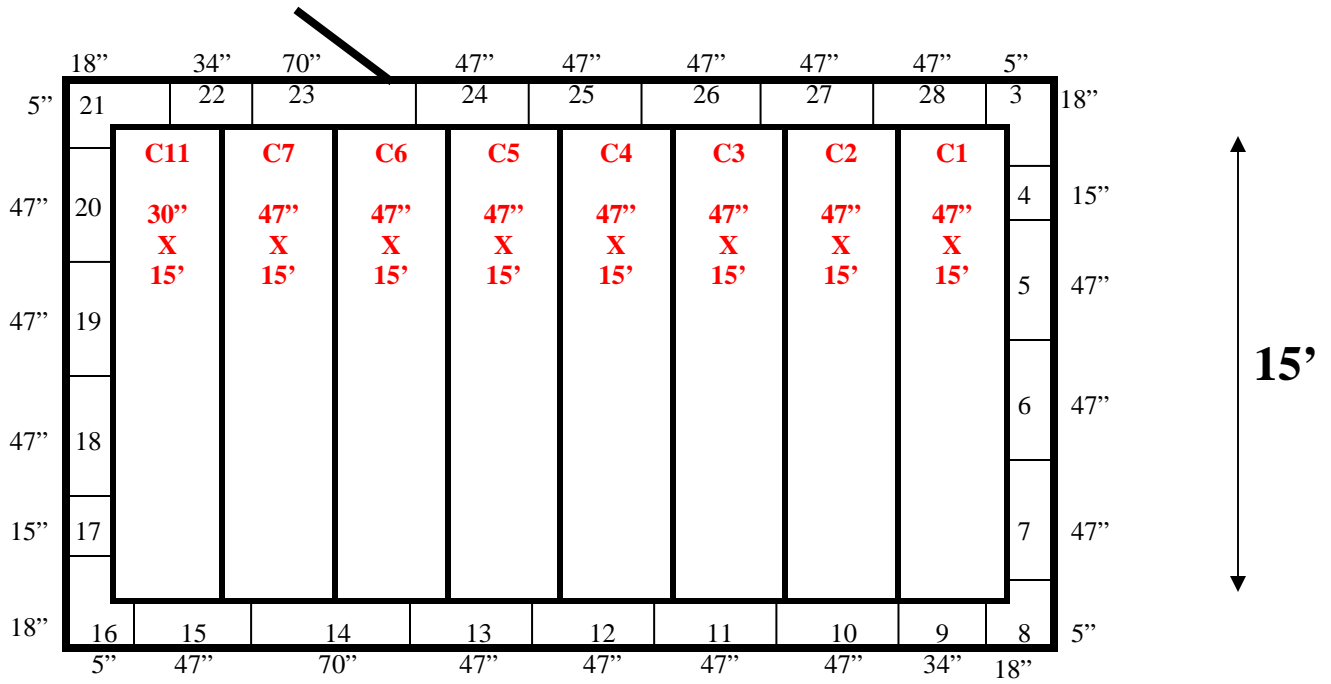

30'3"

(1)54"x78"
Swinging Door

**15' x 30'3" x 8' H
Walk-In Cooler
Wall & Ceiling Panels Diagram**

109-12
Red

**15' x 30'3" x 8' H
Walk-In Cooler**

**109-12
Red**