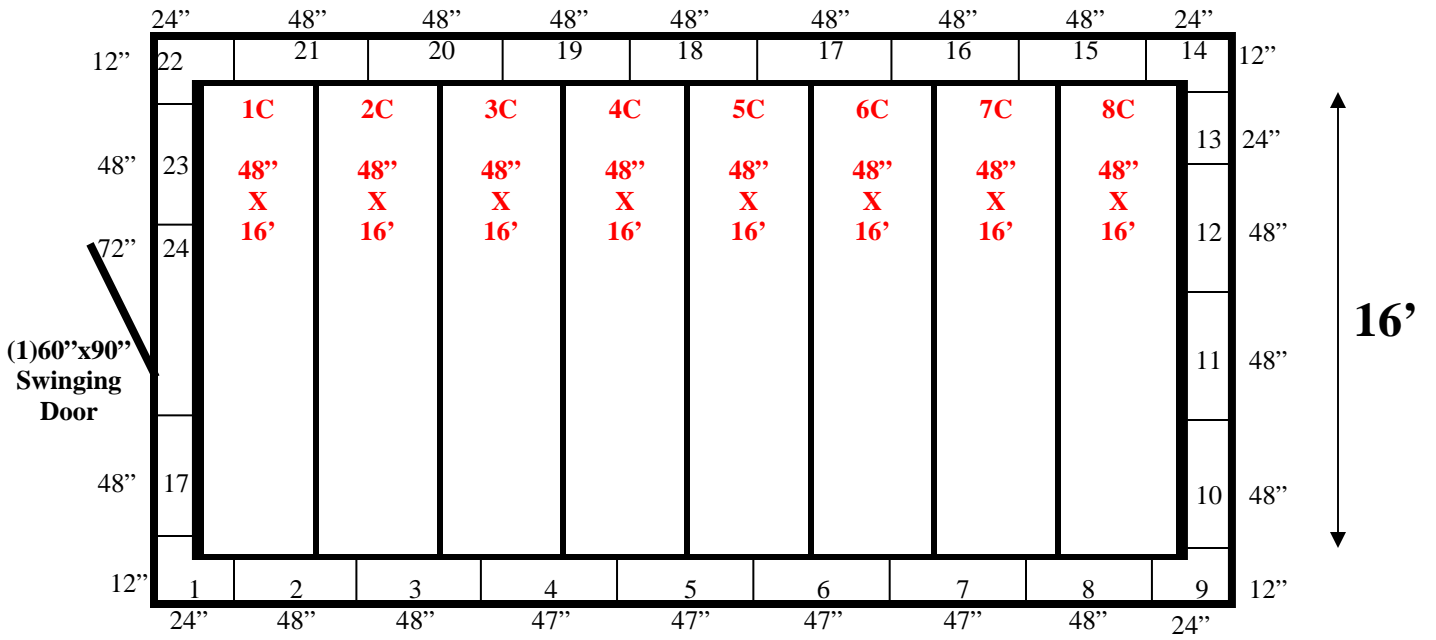

32'

Ceiling cams down to walls.

**16' x 32' x 9'4" H
Walk-In Cooler or Freezer
Wall & Ceiling Panels Diagram**

59-12
Key Lime

16' x 32' x 9'4" H
Walk-In Cooler or Freezer

59-12
Key Lime