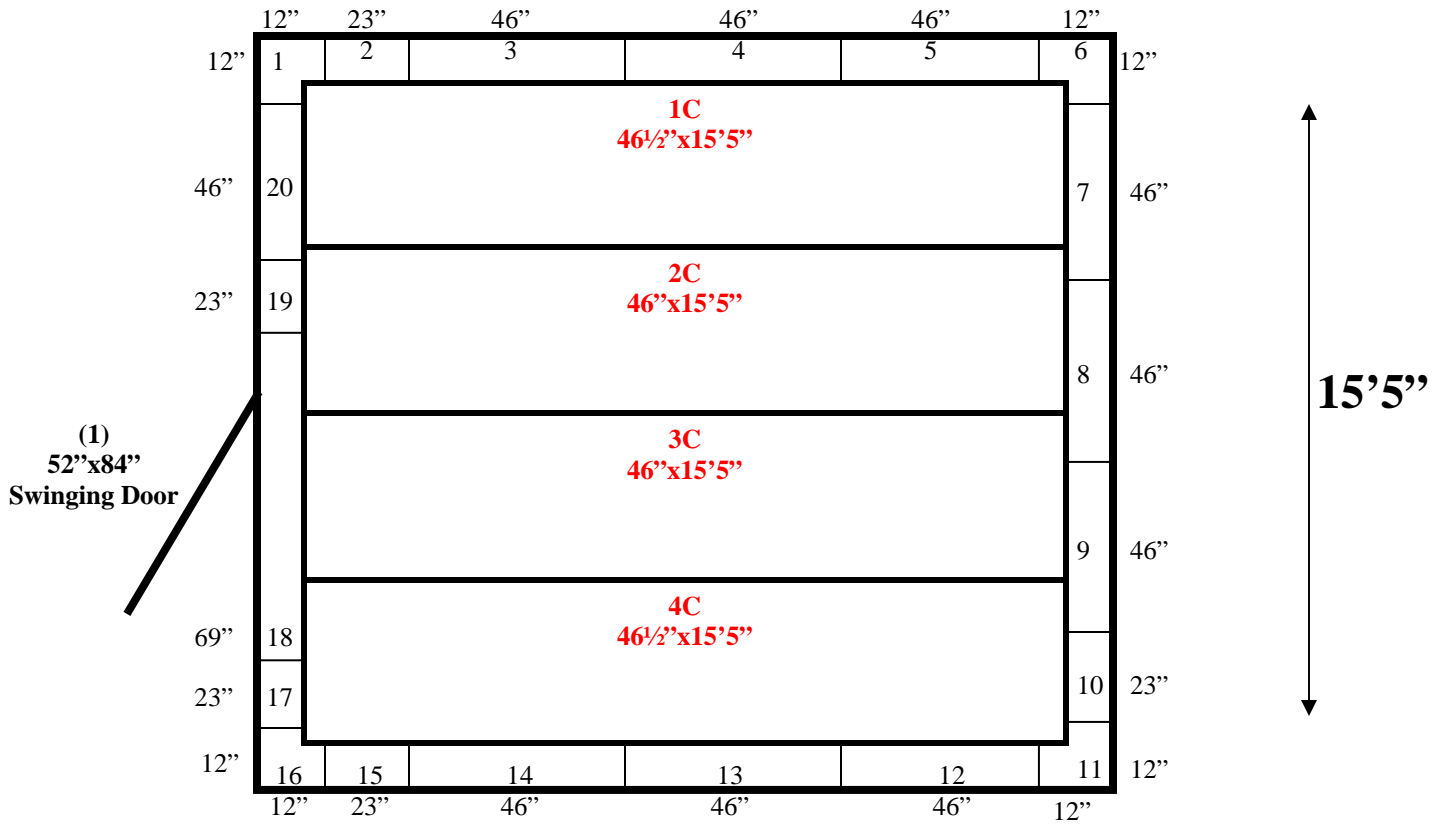

15'5"

15'5" x 15'5" x 8'2" H
Walk-In Cooler or Freezer
Wall & Ceiling Panels Diagram

101-12
Purple

**15'5" x 15'5" x 8'2" H
Walk-In Cooler or Freezer**

**101-12
purple**