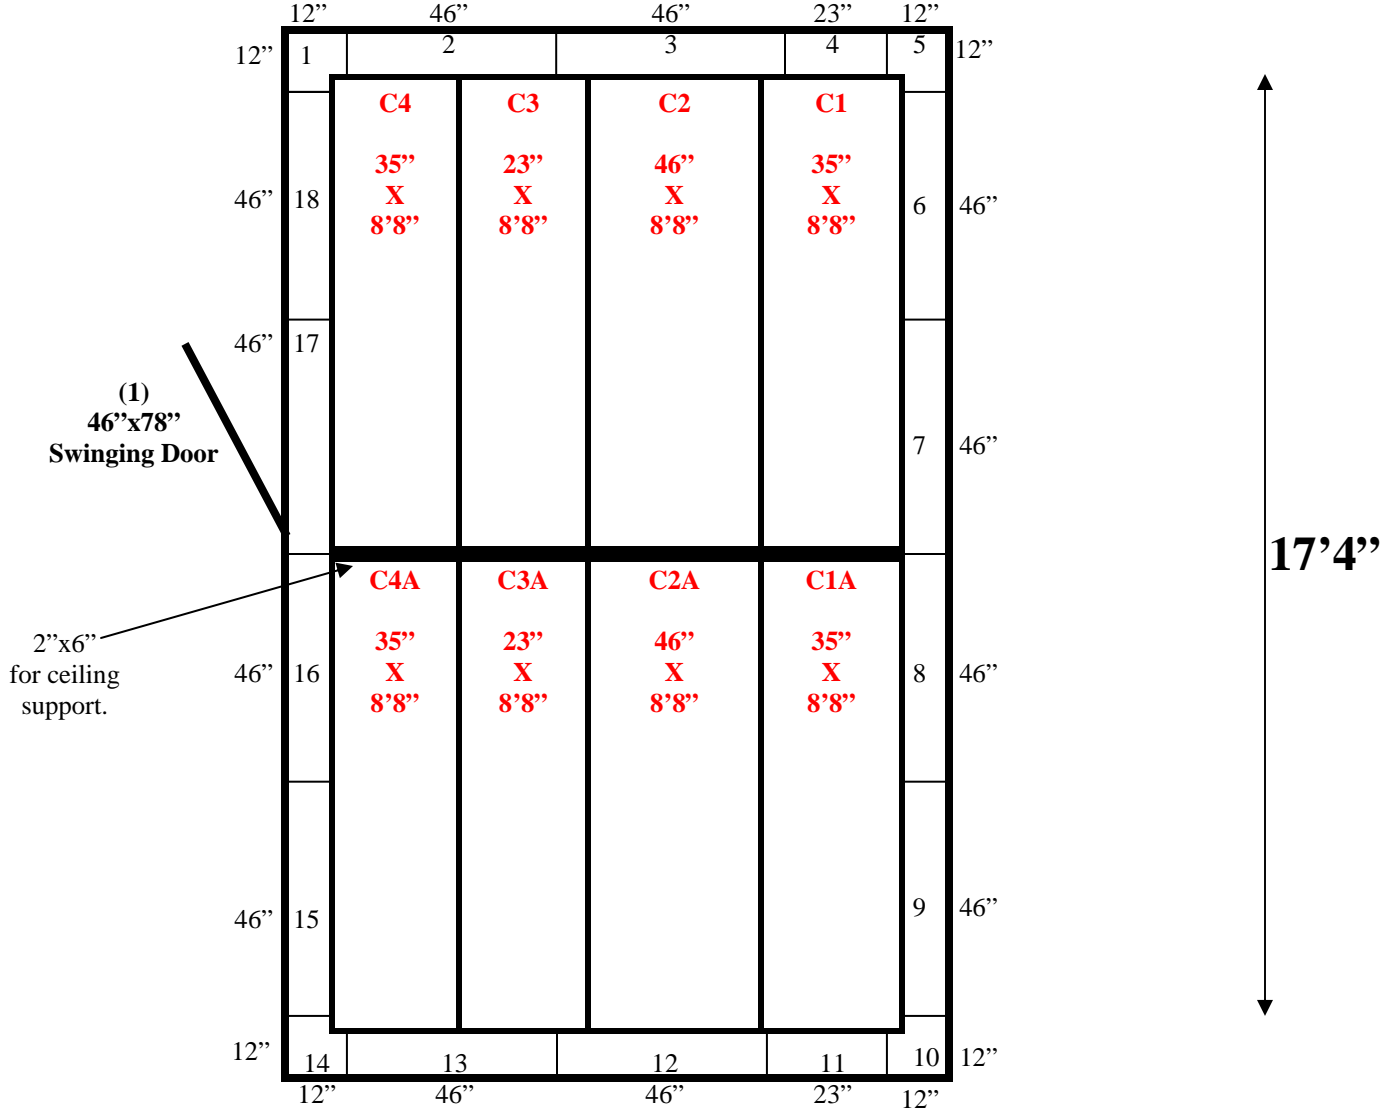

11'7"

11'7" x 17'4" x 8'2" H
Walk-In Cooler or Freezer
Wall & Ceiling Panels Diagram

101-12
Silver

11'7" x 17'4" x 8'2" H
Walk-In Cooler or Freezer

101-12
Silver