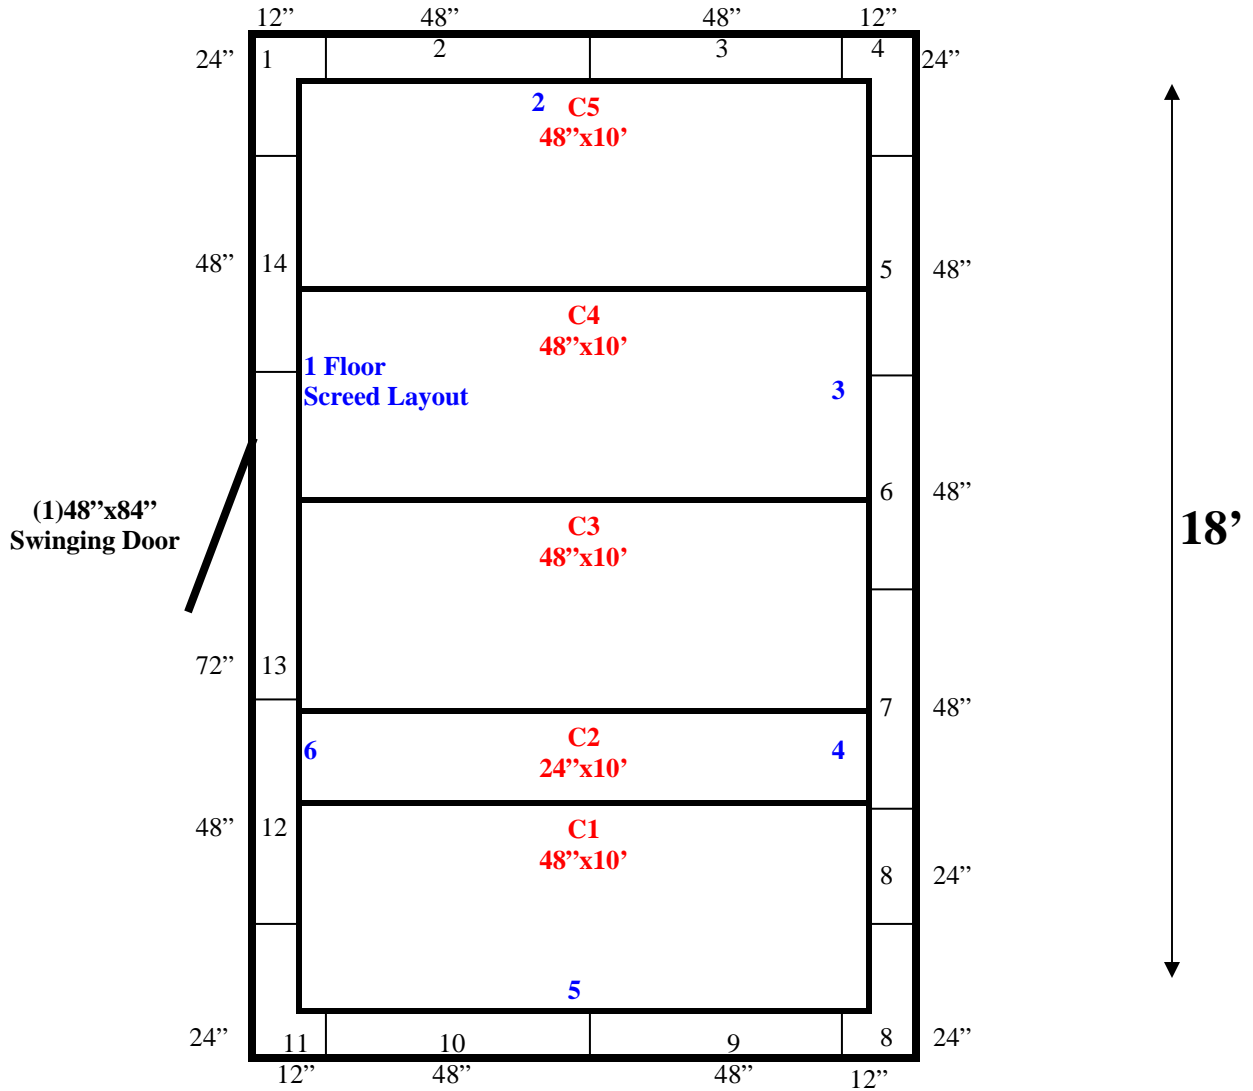

10'

10' x 18' x 8'5" H
Walk-In Cooler
Wall & Ceiling Panels Diagram

**10' x 18' x 8'5" H
Walk-In Cooler**

**99-12
Red**