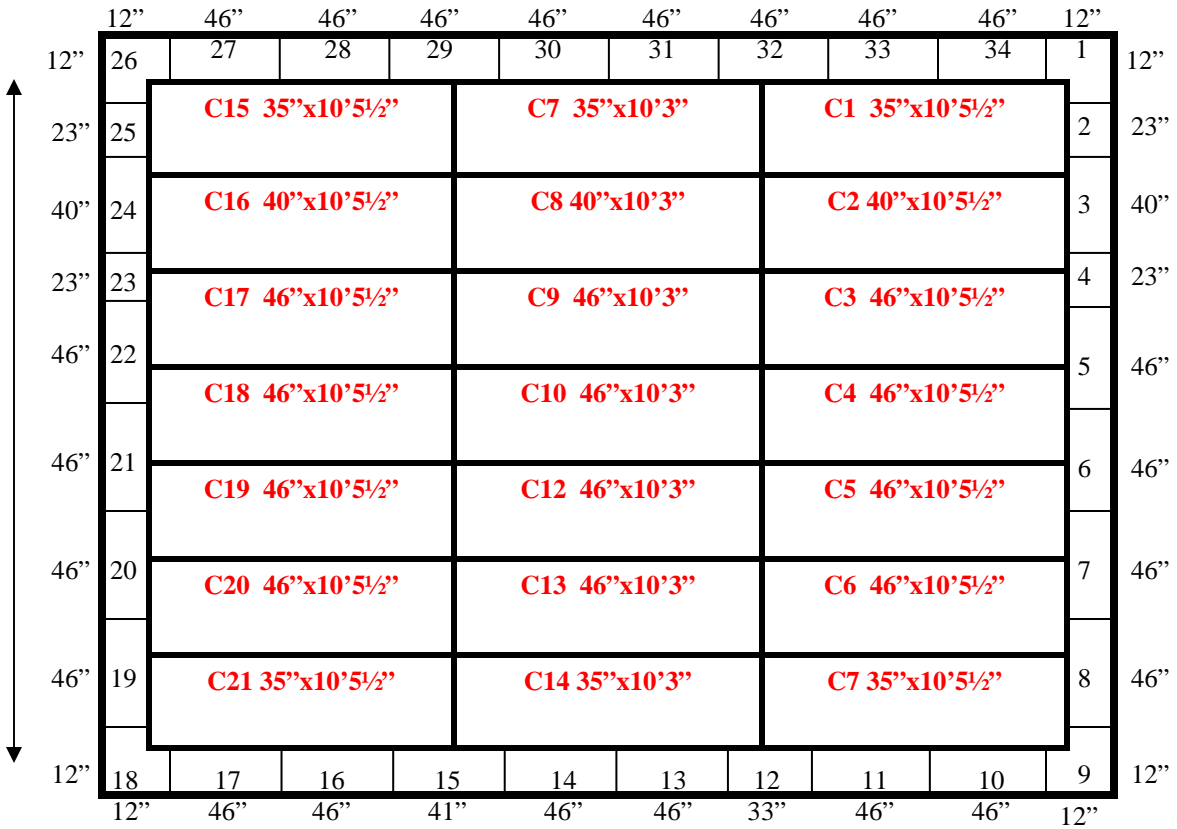

31'2"

24'6"

(1) New 8'x8' Manual Sliding Door.
No door opening. Buyer to cut when installing box.

24'6" x 31'2" x 15'6" H
Drive-In Cooler or Freezer
Wall & Ceiling Panels Diagram

50-12
 Orange

**24'6" x 31'2" x 15'6" H
Drive-In Cooler or Freezer**

**50-12
Orange**

24'6" x 31'2" x 15'6" H
Drive-In Cooler or Freezer

50-12
Orange