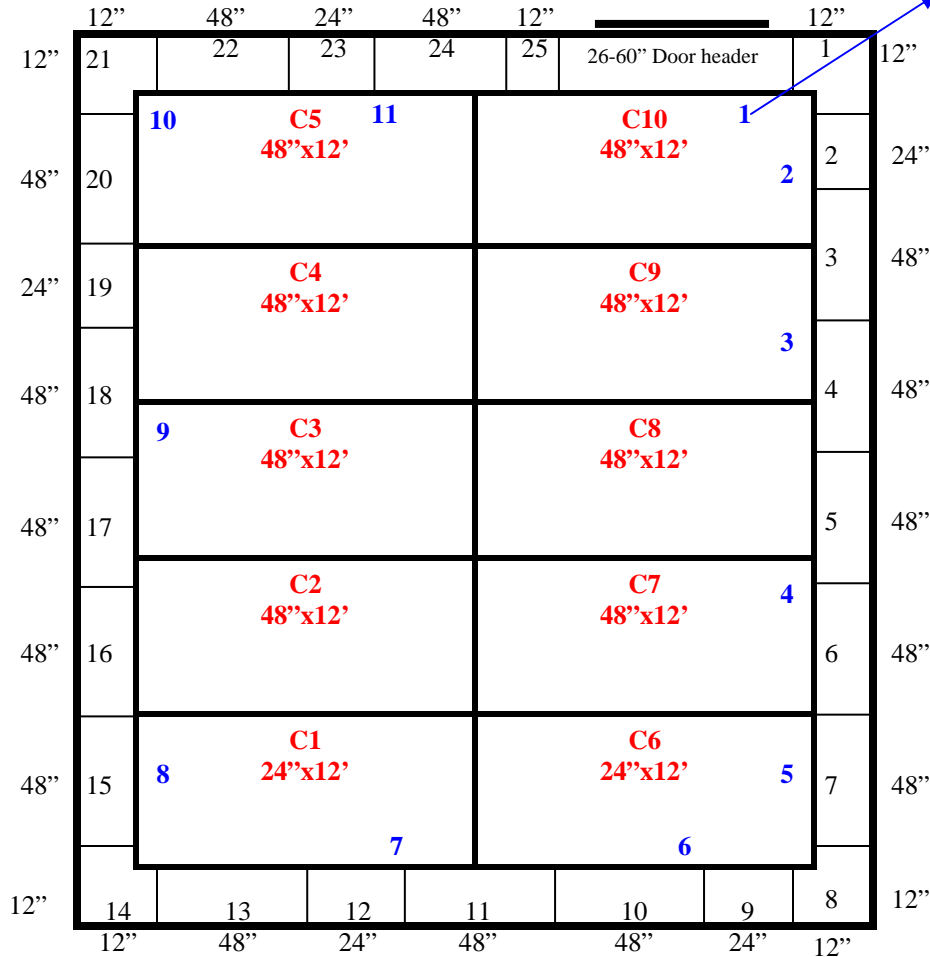

18'

(1)5'x7' Swinging Door

Floor Screed Layout

Door opening in panels # 19 thru # 21. Filler panels provided.

24'

**18' x 24' x 10'4" H
Walk-In Cooler or Freezer
Wall & Ceiling Panels Diagram**

100-12
Black

18' x 24' x 10'4" H
Walk-In Cooler or Freezer

100-12
Black