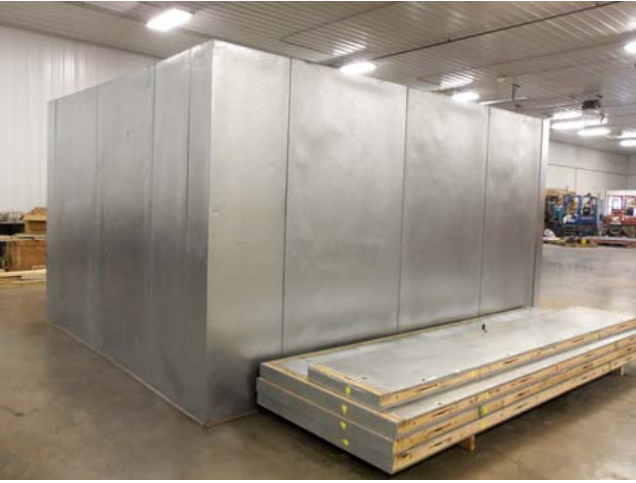

**12' x 14'1" x 8'5" H  
Walk-In Cooler  
Wall & Ceiling Panels Diagram**

**12' x 14'1" x 8'5" H  
Walk-In Cooler**

**99-12  
Green Yellow**