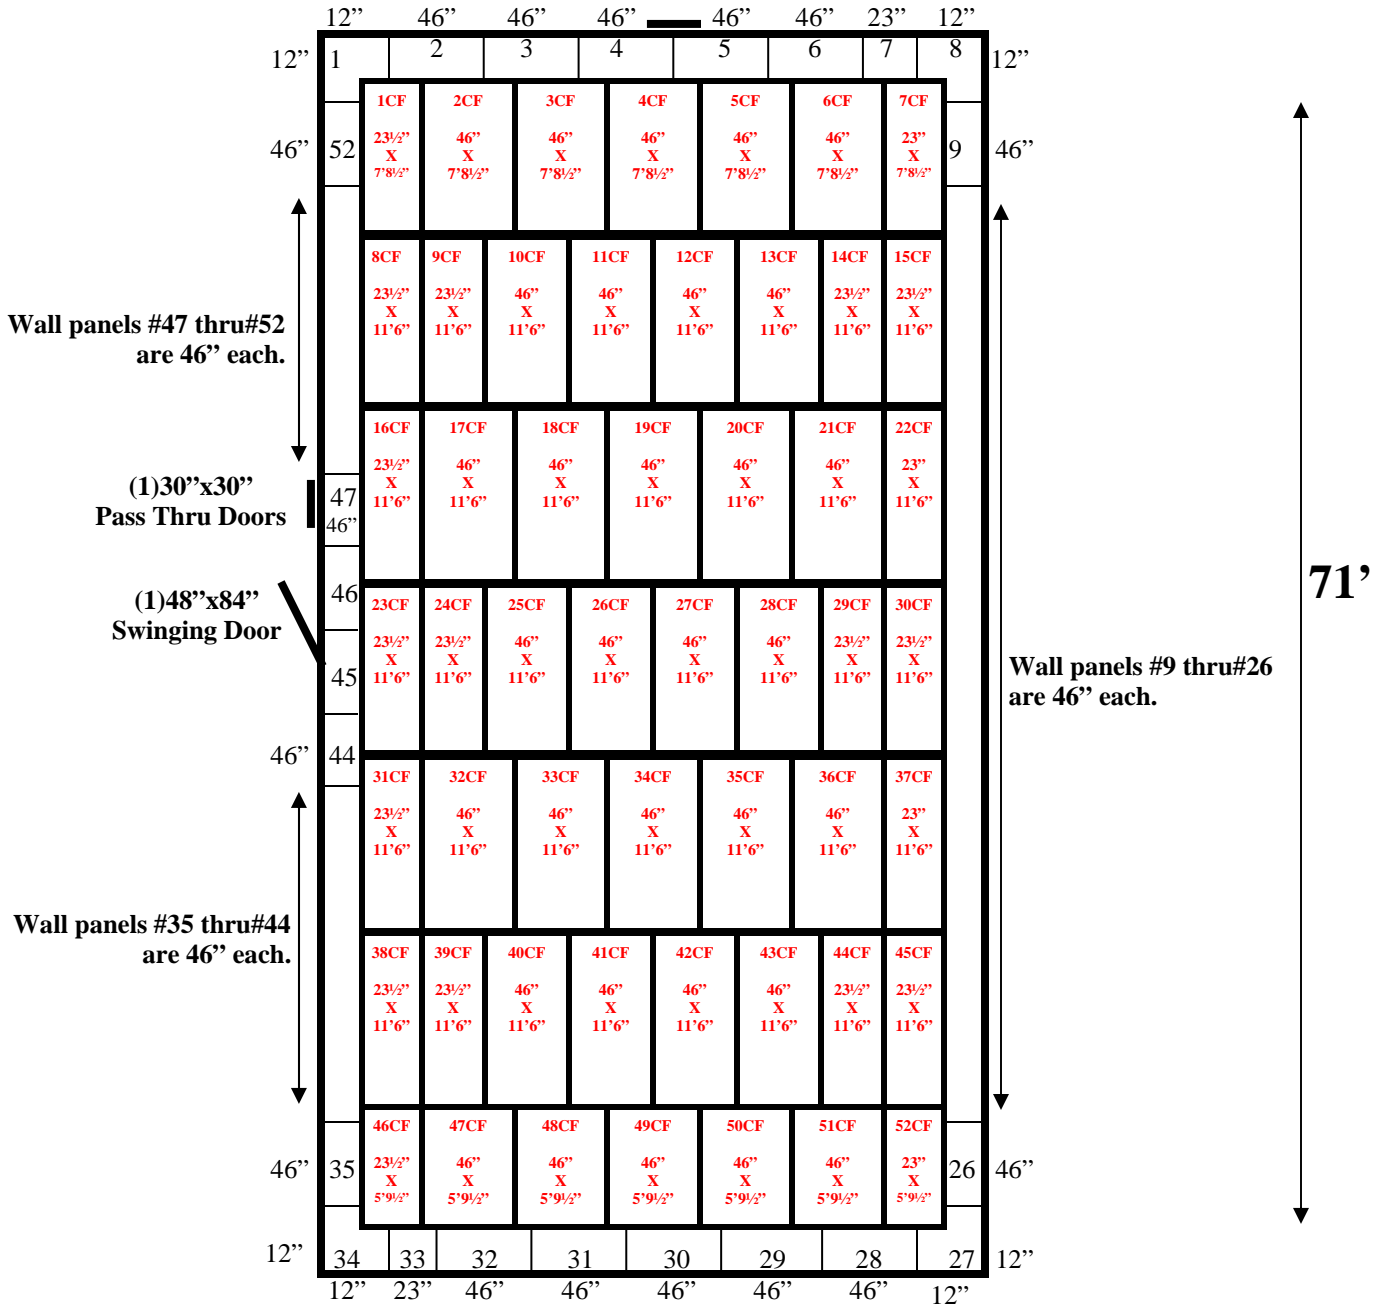

23'1"

(1)30"x30"
Pass Thru Doors

Ceiling & Floor Panels layout the same.

23'1" x 71' x 9'9" H
Walk-In Freezer With Floor
Wall, Ceiling & Floor Panels Diagram

**23'1" x 71' x 9'9" H
Walk-In Freezer With Floor**

23'1" x 71' x 9'9" H
Walk-In Freezer With Floor

23'1" x 71' x 9'9" H
Walk-In Freezer With Floor

23'1" x 71' x 9'9" H
Walk-In Freezer With Floor

78-12
NA