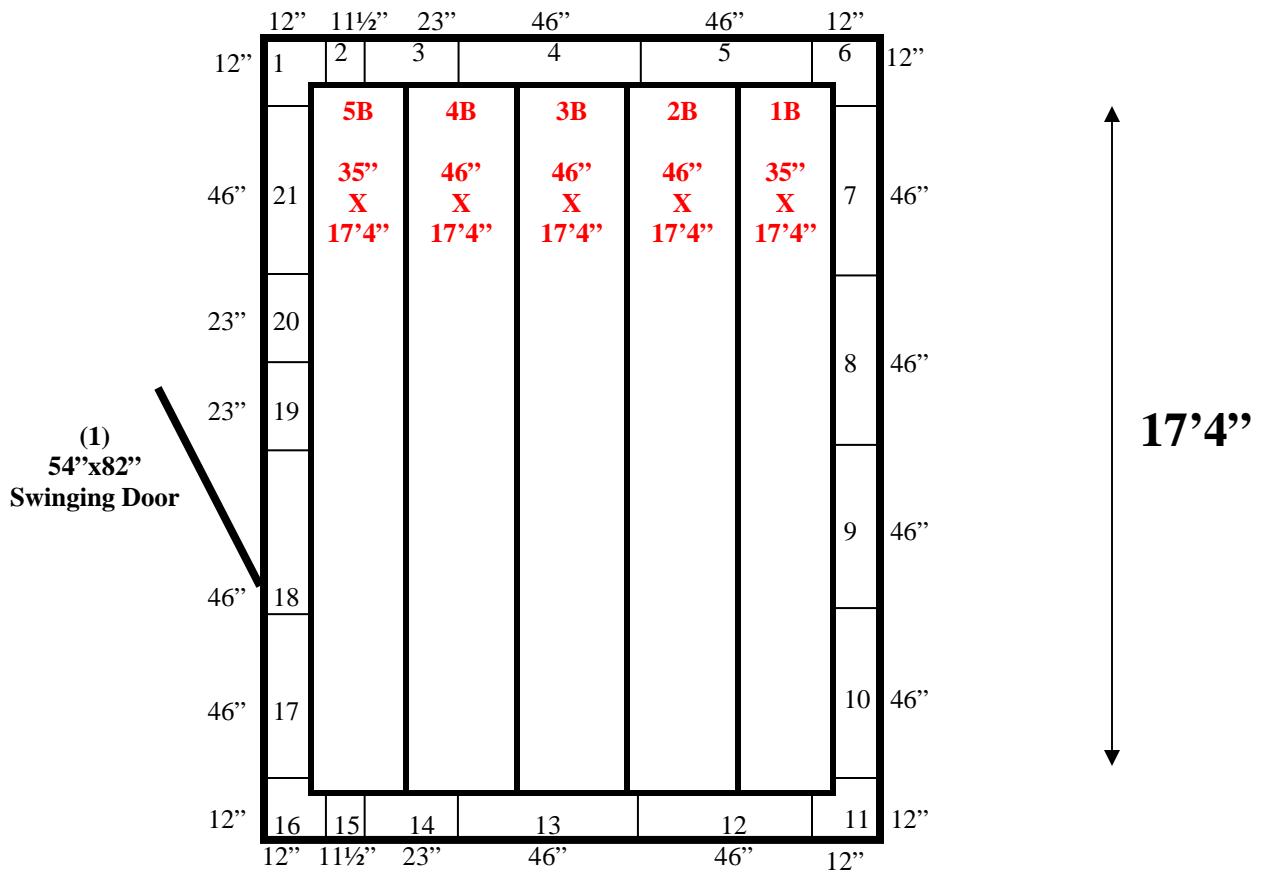

12'7"

Door frame #18 & #19 wall panels.

12'7" x 17'4" x 8'3" H
Walk-In Cooler or Freezer
Wall & Ceiling Panels Diagram

69-12
Black

12'7" x 17'4" x 8'3" H
Walk-In Cooler or Freezer

69-12
Black