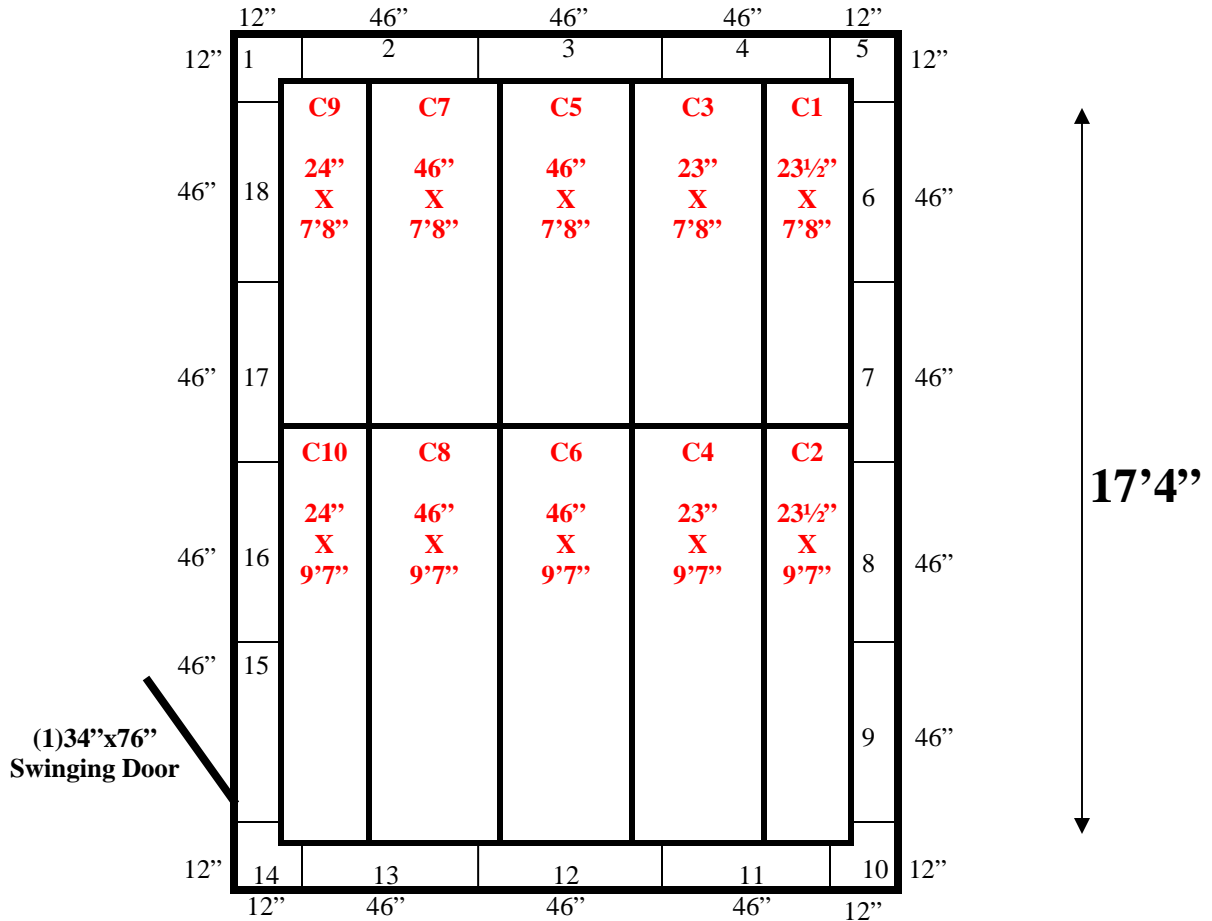

13'6"

13'6" x 17'4" x 8'2" H
Walk-In Cooler or Freezer
Wall & Ceiling Panels Diagram

**13'6" x 17'4" x 8'2" H
Walk-In Cooler or Freezer**

**91-12
Green**