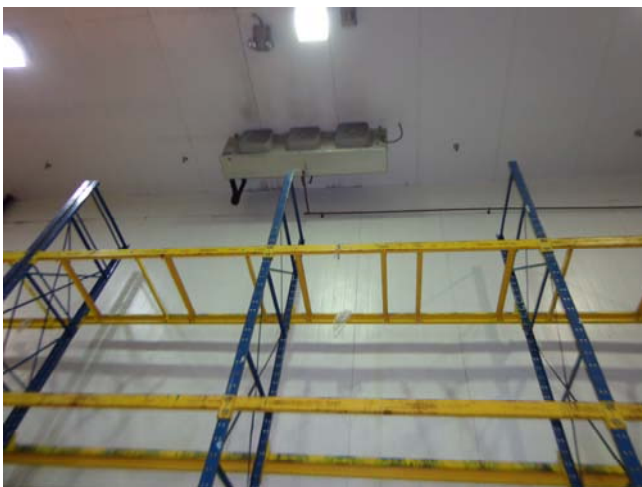

38'4"

38'4" x 45'8" x 25'4" H
Drive-In Cooler or Freezer
Wall & Ceiling Panels Diagram

38'4" x 45'8" x 25'4" H
Drive-In Cooler or Freezer

82-12
Maroon