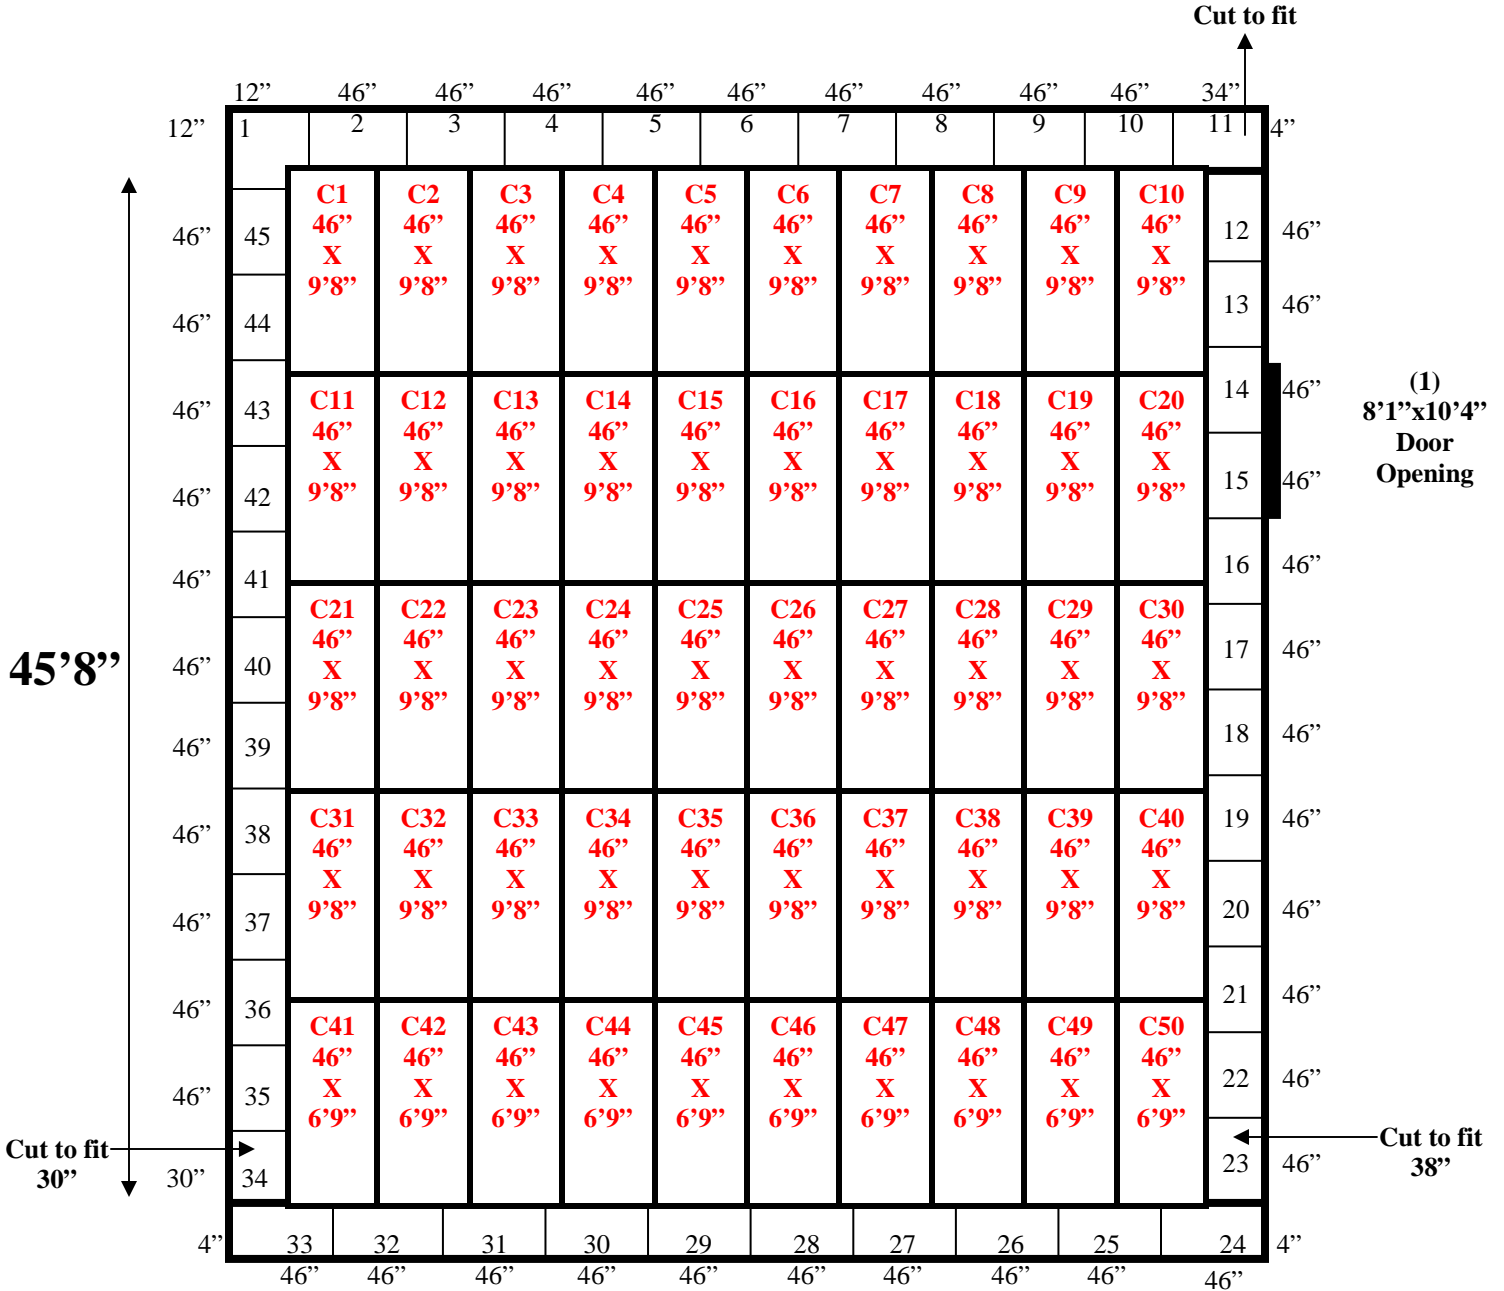

38'4"

38'4" x 45'8" x 25'4" H
Drive-In Cooler or Freezer
Wall & Ceiling Panels Diagram

38'4" x 45'8" x 25'4" H
Drive-In Cooler or Freezer

82-12
Maroon