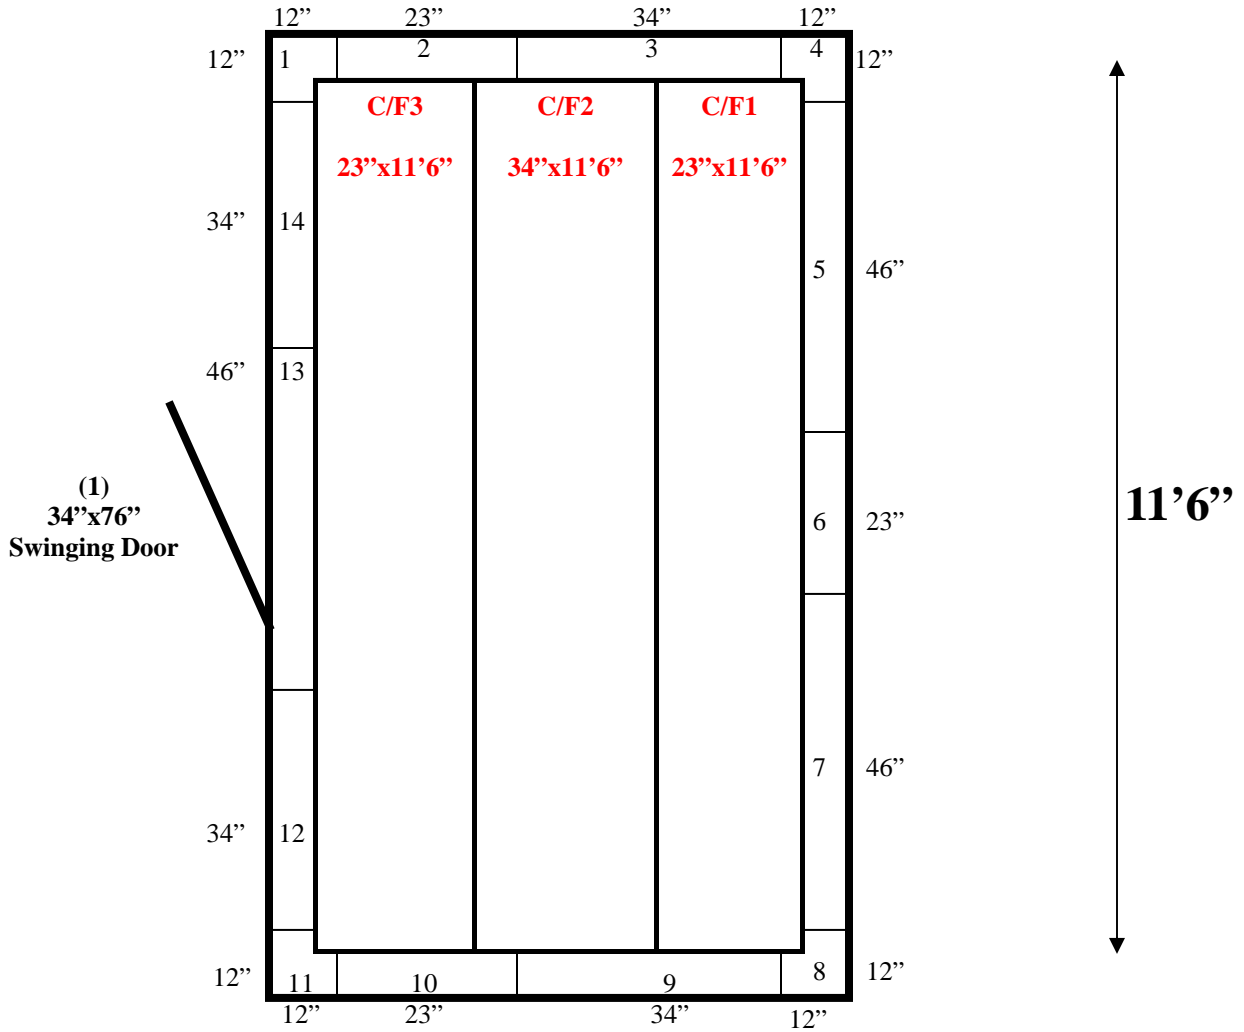

6'8"

Ceiling & Floor panels layout the same.

**6'8" x 11'6" x 8'6" H**  
**Walk-In Freezer With Floor**  
**Wall, Ceiling & Floor Panels Diagram**

90-12  
No color

**6'8" x 11'6" x 8'6" H  
Walk-In Freezer With Floor**

**90-12  
No color**

**11'7" x 16'4" x 8'8" H**  
**Walk-In Freezer With Floor**

61-12  
Blue