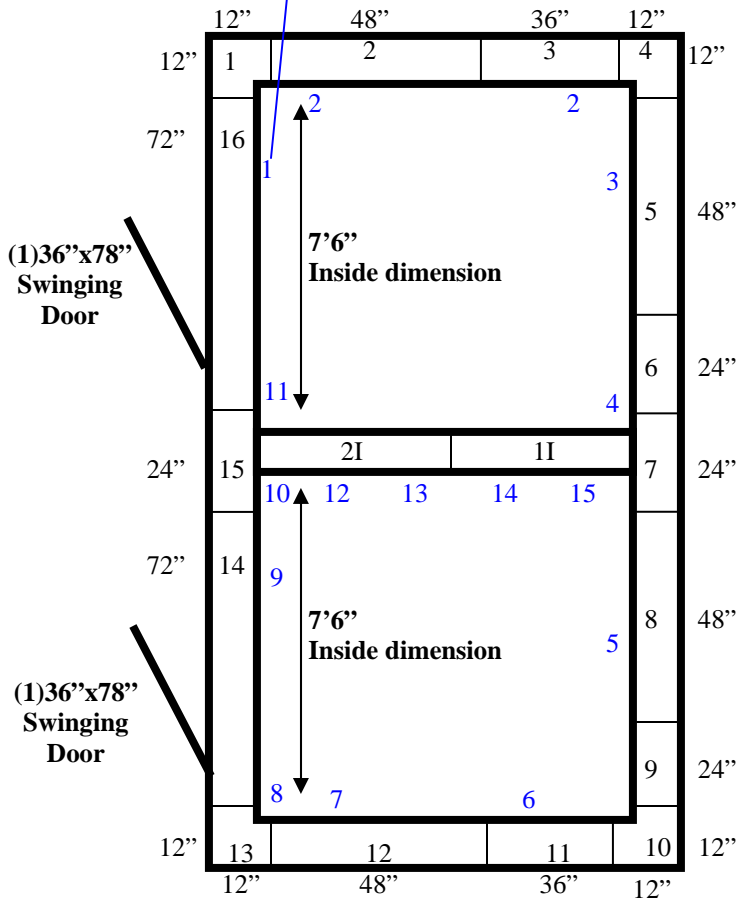

Floor Screed Layout

**9' x 16' x 8'4" H  
Combination Walk-In Cooler / Freezer  
Wall & Ceiling Panel Diagrams**

**9' x 16' x 8'4" H  
Combination Walk-In Cooler / Freezer**

**87-12  
Brown**

**9' x 16' x 8'4" H  
Combination Walk-In Cooler / Freezer**

**87-12  
Brown**