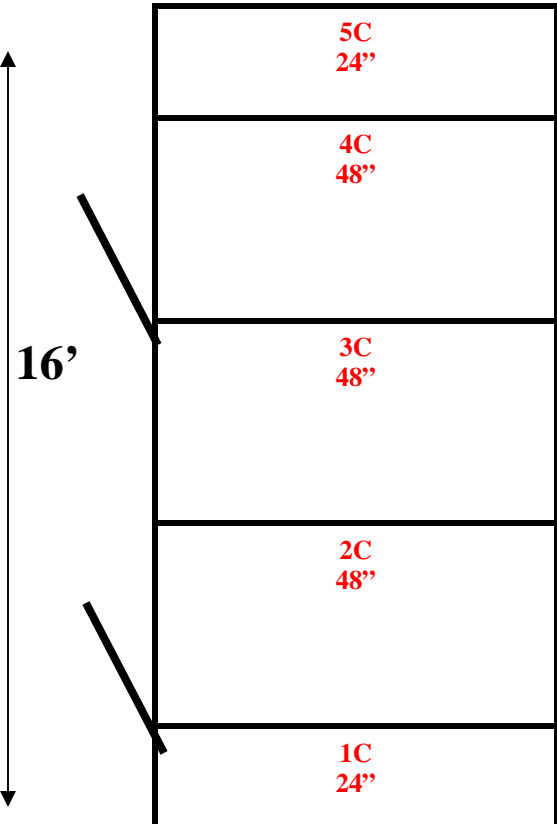

Floor Screed Layout

**9' x 16' x 8'4" H  
Combination Walk-In Cooler / Freezer  
Wall & Ceiling Panel Diagrams**

**9' x 16' x 8'4" H  
Combination Walk-In Cooler / Freezer**

**87-12  
Brown**

**9' x 16' x 8'4" H  
Combination Walk-In Cooler / Freezer**

**87-12  
Brown**