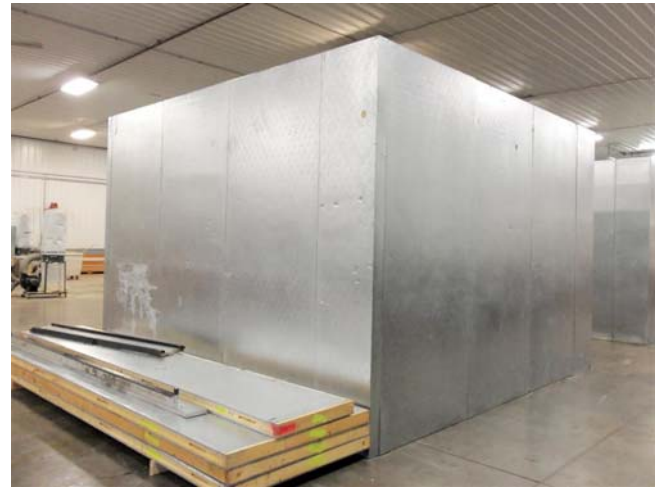

14'

**14' x 14' x 10' H
Walk-In Cooler or Freezer
Wall & Ceiling Panels Diagram**

**14' x 14' x 10' H
Walk-In Cooler or Freezer**

**21-12
Key Lime**