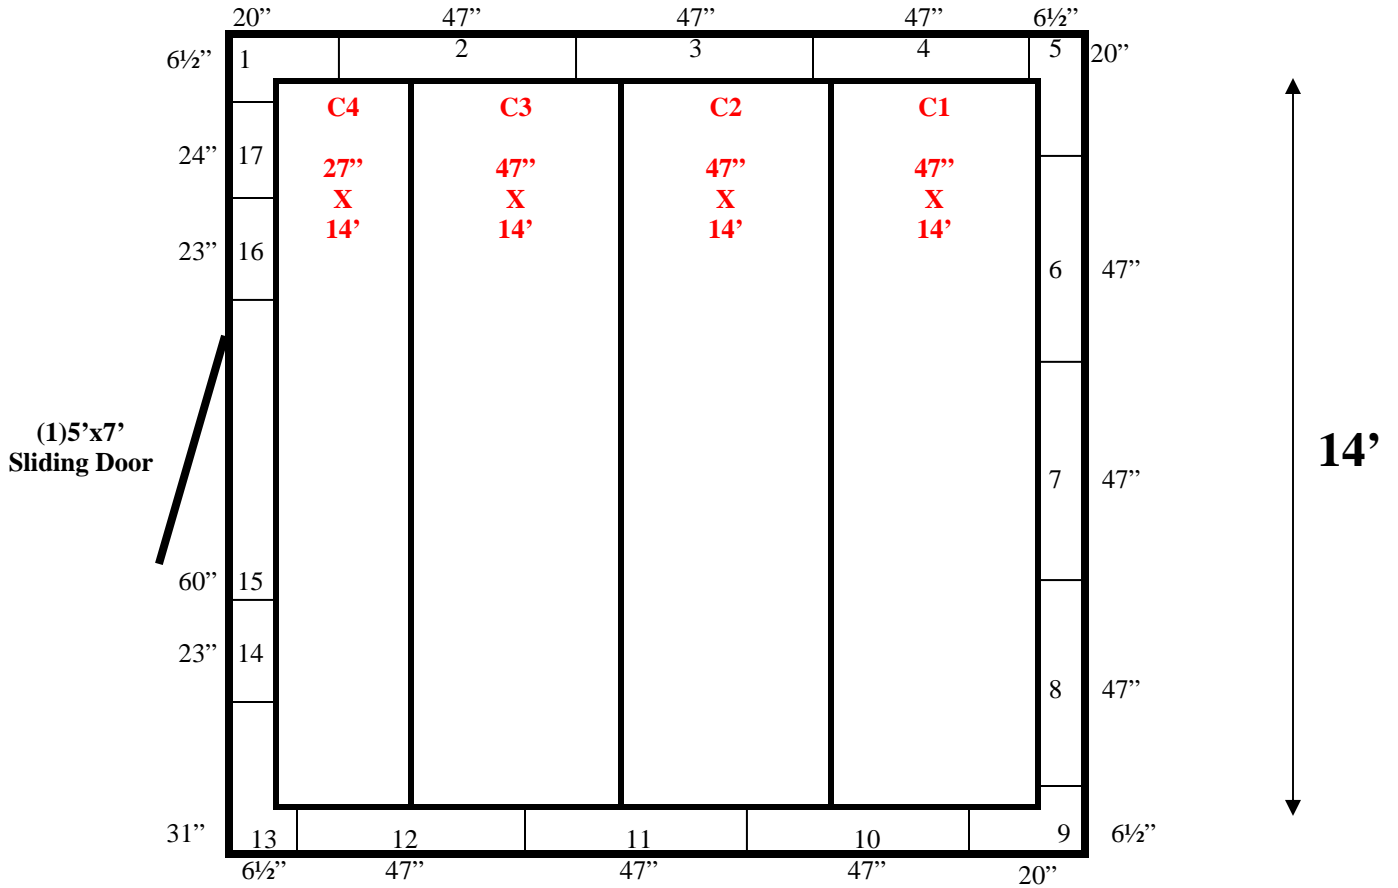

14'

**14' x 14' x 10' H
Walk-In Cooler or Freezer
Wall & Ceiling Panels Diagram**

**14' x 14' x 10' H
Walk-In Cooler or Freezer**

**21-12
Key Lime**