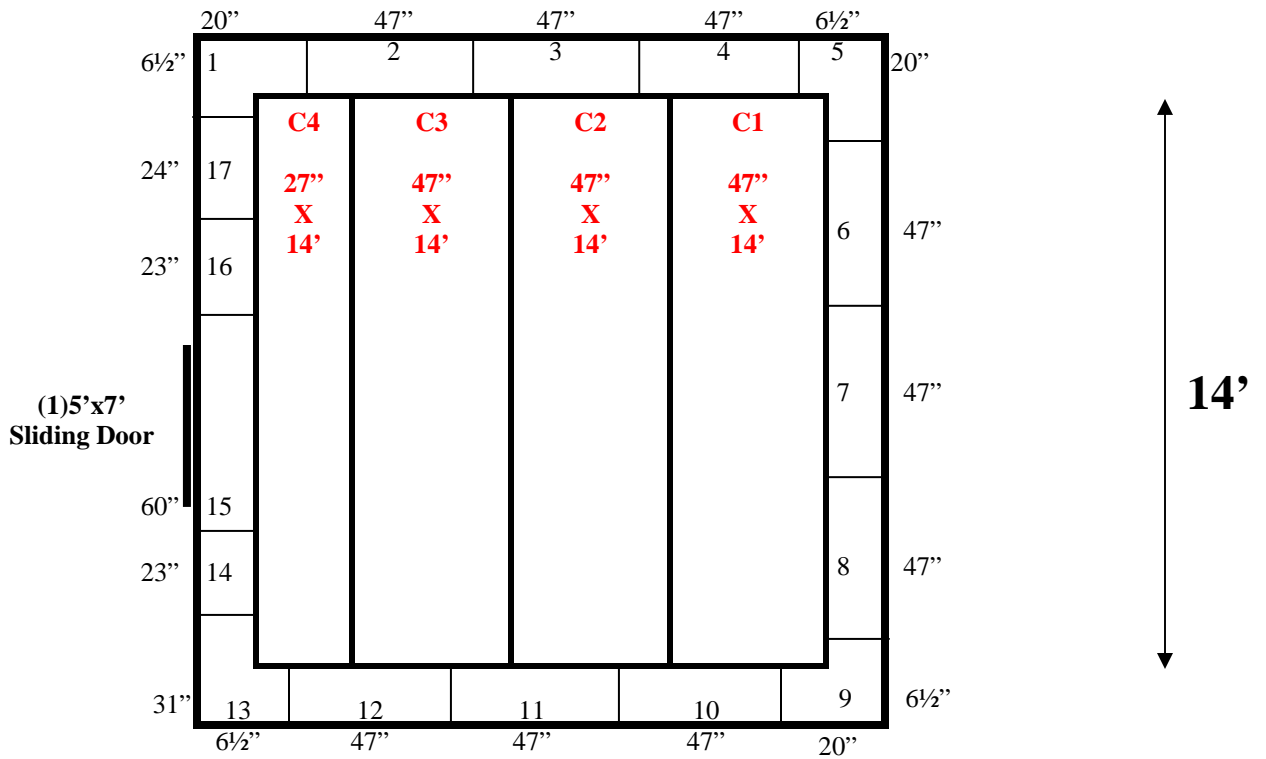

14'

**14' x 14' x 10'2" H
Walk-In Cooler or Freezer
Wall & Ceiling Panels Diagram**

21-12
Spa Blue

**14' x 14' x 10'2" H
Walk-In Cooler or Freezer**

**21-12
Spa Blue**