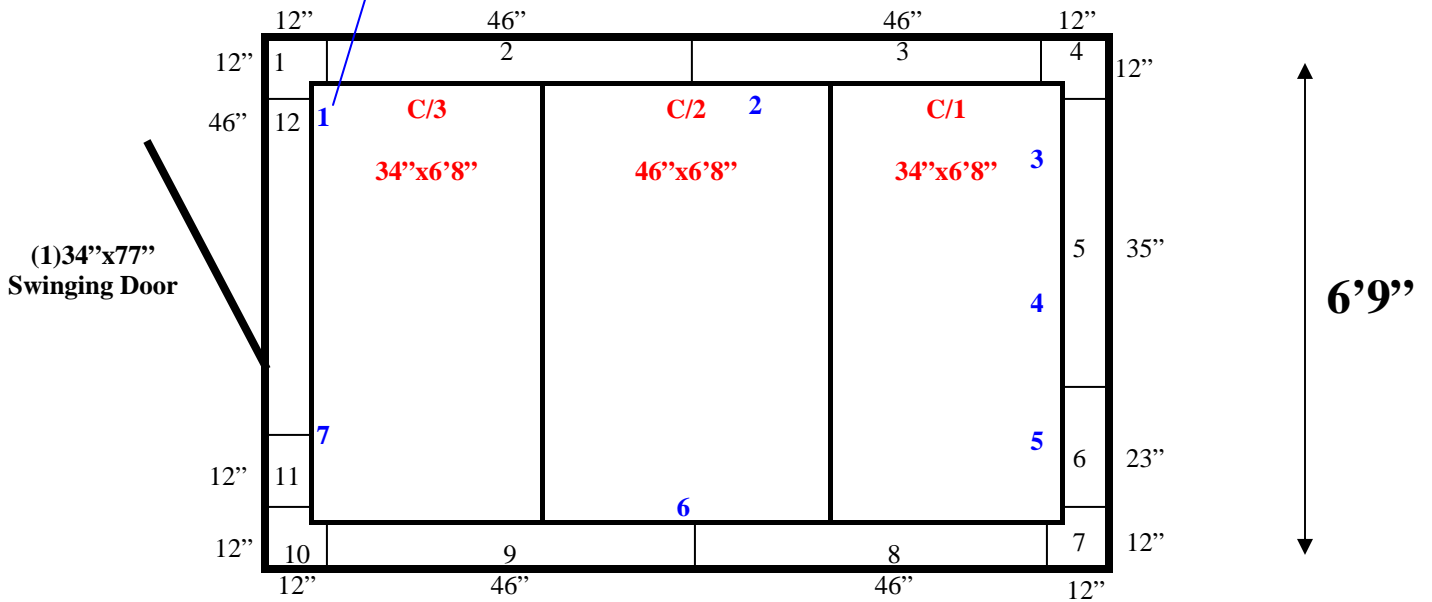

9'7"

Floor Screed Layout

6'9" x 9'7" x 8'6" H
Walk-In Cooler or Freezer
Wall & Ceiling Panel Diagrams

**6'9" x 9'7" x 8'6" H
Walk-In Cooler or Freezer**

**90-12
Tan**