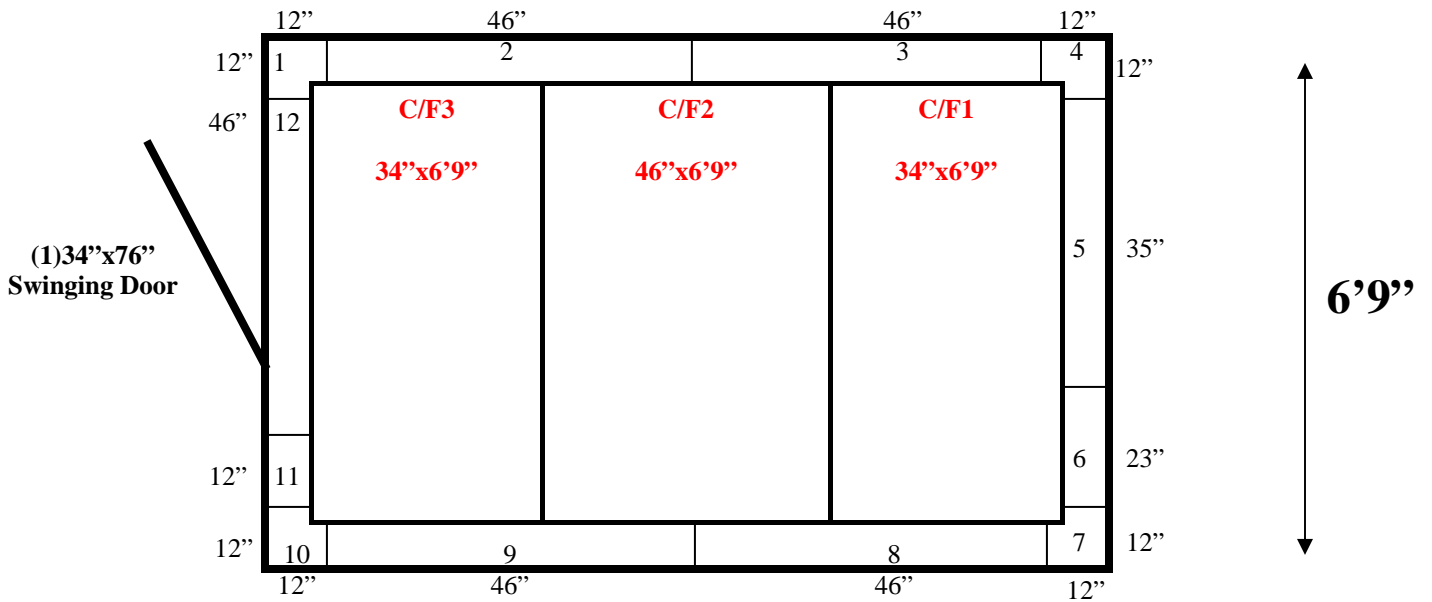

9'7"

Ceiling & Floor panels layout the same.

**6'9" x 9'7" x 8'6" H
Walk-In Freezer with Floor
Wall, Ceiling & Floor Panel Diagrams**

90-12
No color

6'9" x 9'7" x 8'6" H
Walk-In Freezer With Floor

90-12
No color

6'9" x 9'7" x 8'6" H
Walk-In Freezer With Floor

90-12
No color