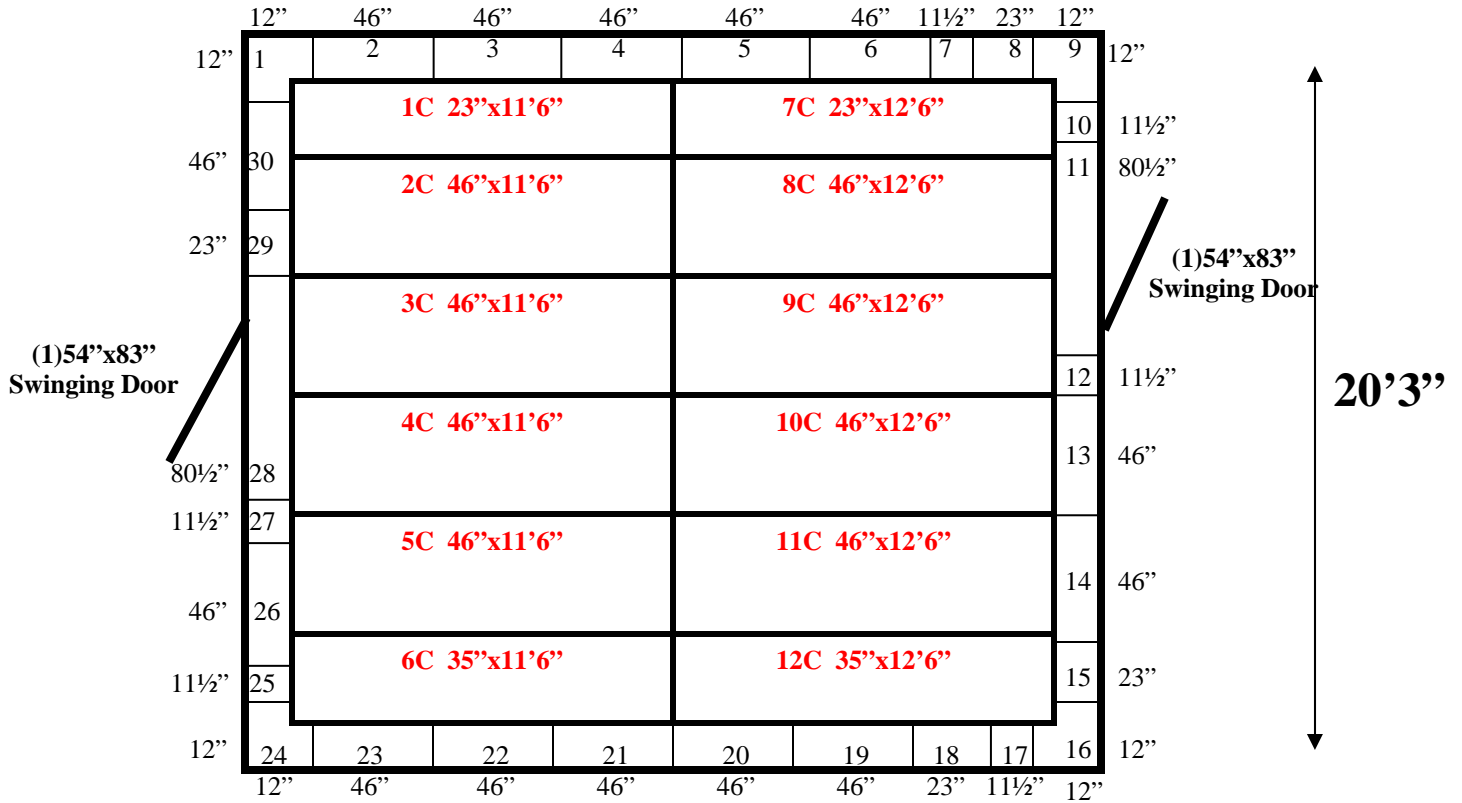

24'

**20'3" x 24' x 8'2" H
Walk-In Cooler or Walk-In Freezer
Wall & Ceiling Panels Diagram**

20'3" x 24' x 8'2" H
Walk-In Cooler or Walk-In Freezer

88-12
Red

20'3" x 24' x 8'2" H
Walk-In Cooler or Walk-In Freezer

88-12
Red