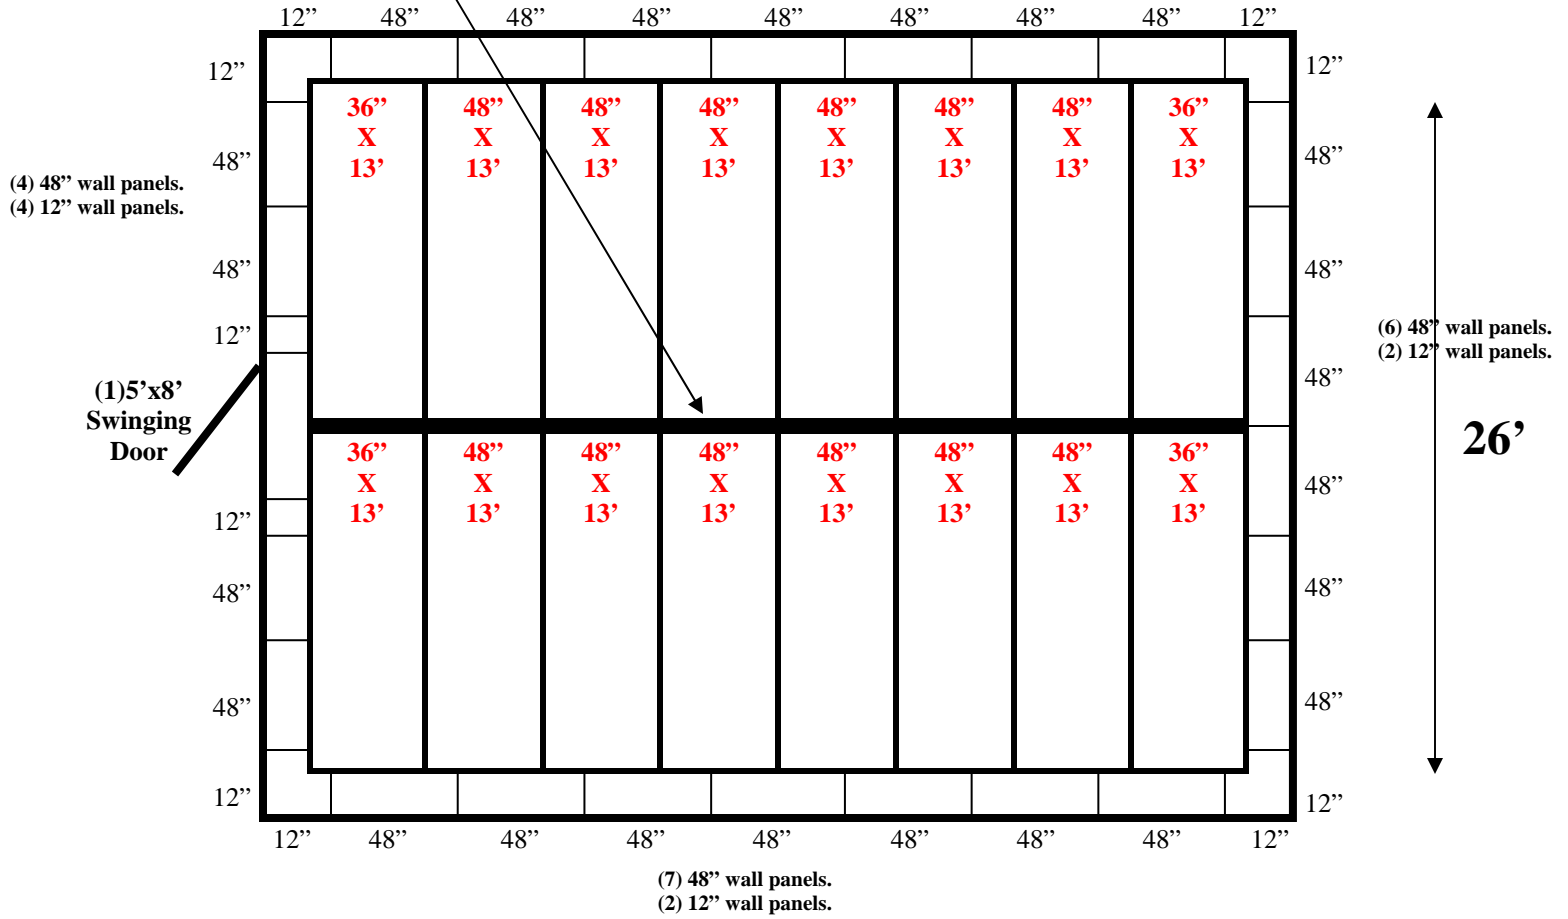

30'

Ceiling support:
Hung angle iron
& hangers.

(7)48" wall panels this side.
(2) 12" wall panels.

26' x 30' x 10'4" H
Walk-In Cooler or Freezer
Wall & Ceiling Panels Diagram

79-12
Key lime

**26' x 30' x 10'4" H
Walk-In Cooler or Walk-In Freezer**