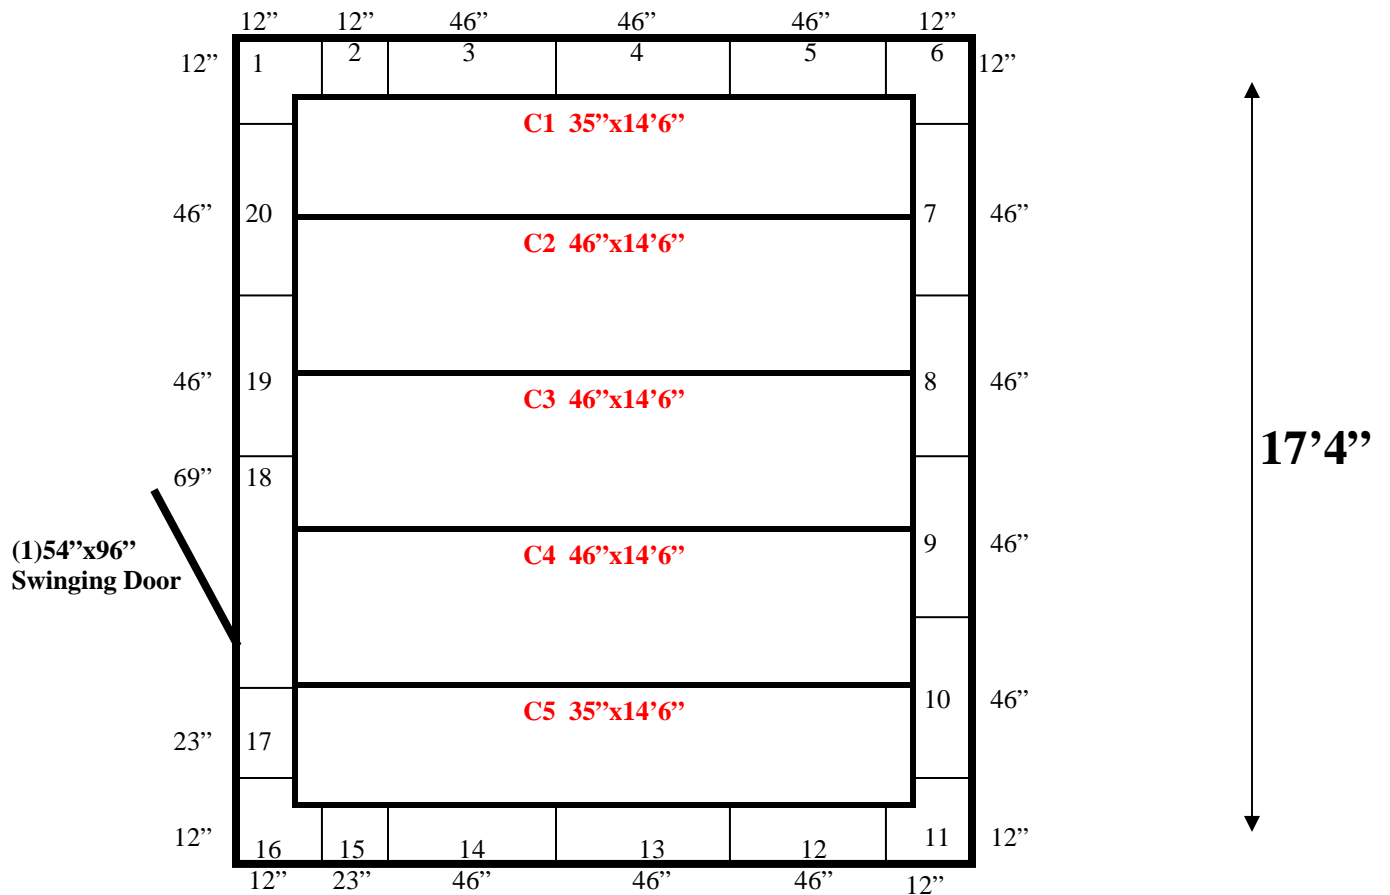

14'6"

14'6" x 17'4" x 10'2" H  
Walk-In Cooler or Freezer  
Wall & Ceiling Panels Diagram

**14'6" x 17'4" x 10'2" H  
Walk-In Cooler or Freezer**

**69-12  
Red**

**14'6" x 17'4" x 10'2" H**  
**Walk-In Cooler or Freezer**

69-12  
Red