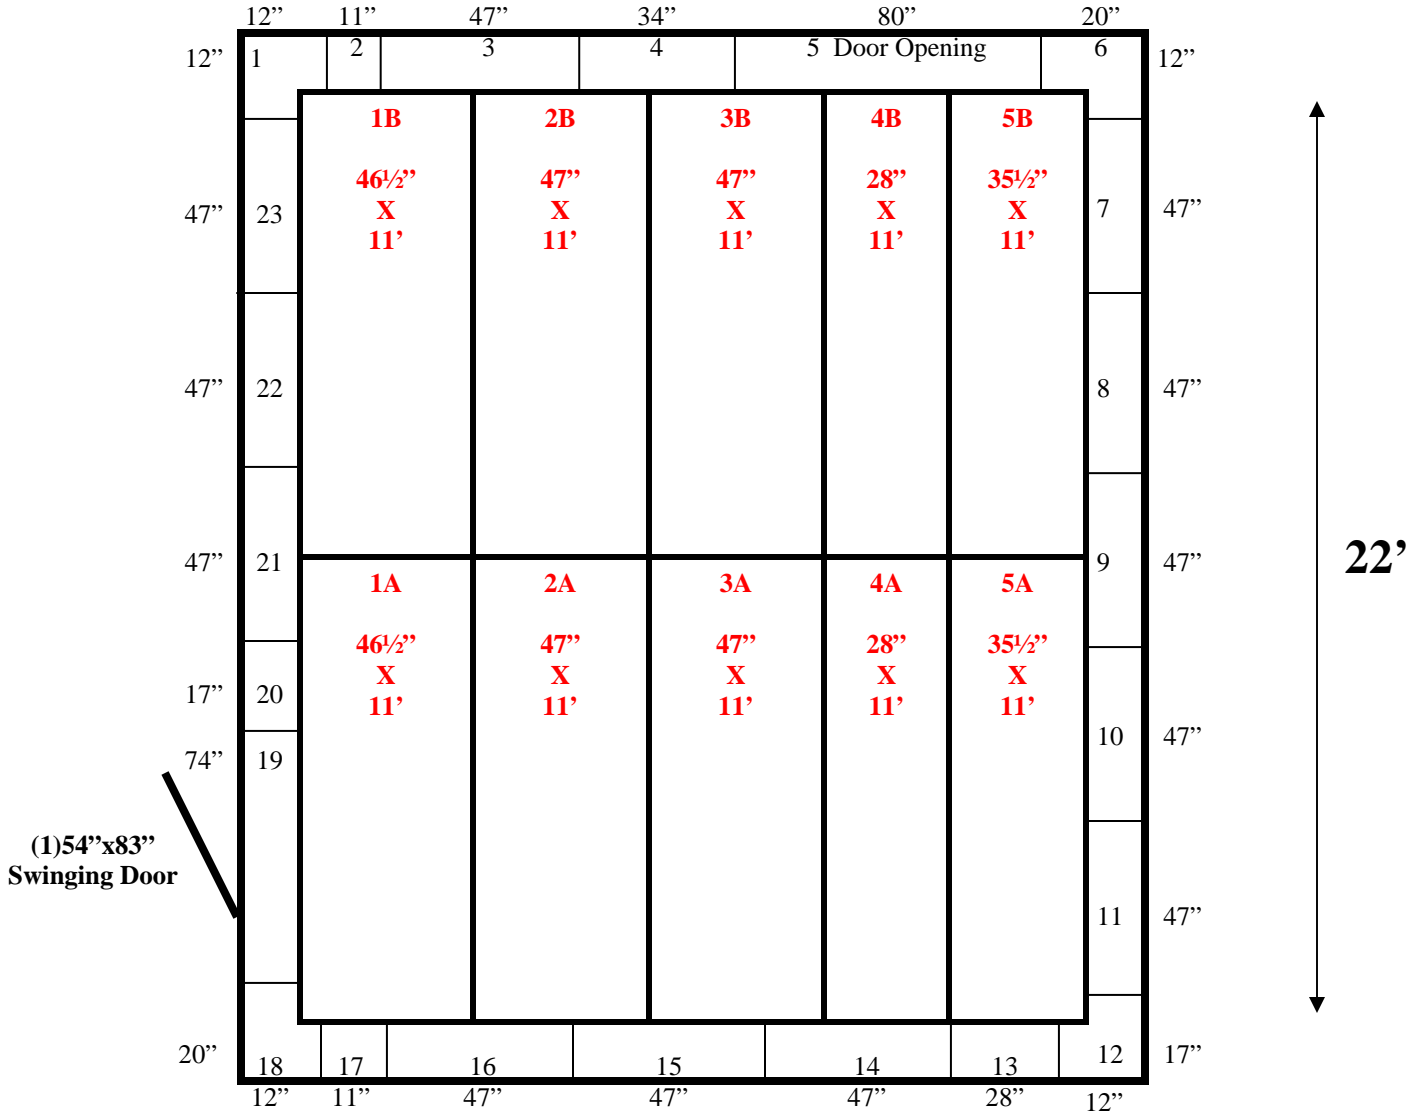

17'

(Filler panels & flashing provided)

17' x 22' x 8'2" H
Walk-In Cooler or Freezer
Wall & Ceiling Panels Diagram

69-12
Dark Blue

17' x 22' x 8'2" H
Walk-In Cooler or Walk-In Freezer

69-12
Dark Blue