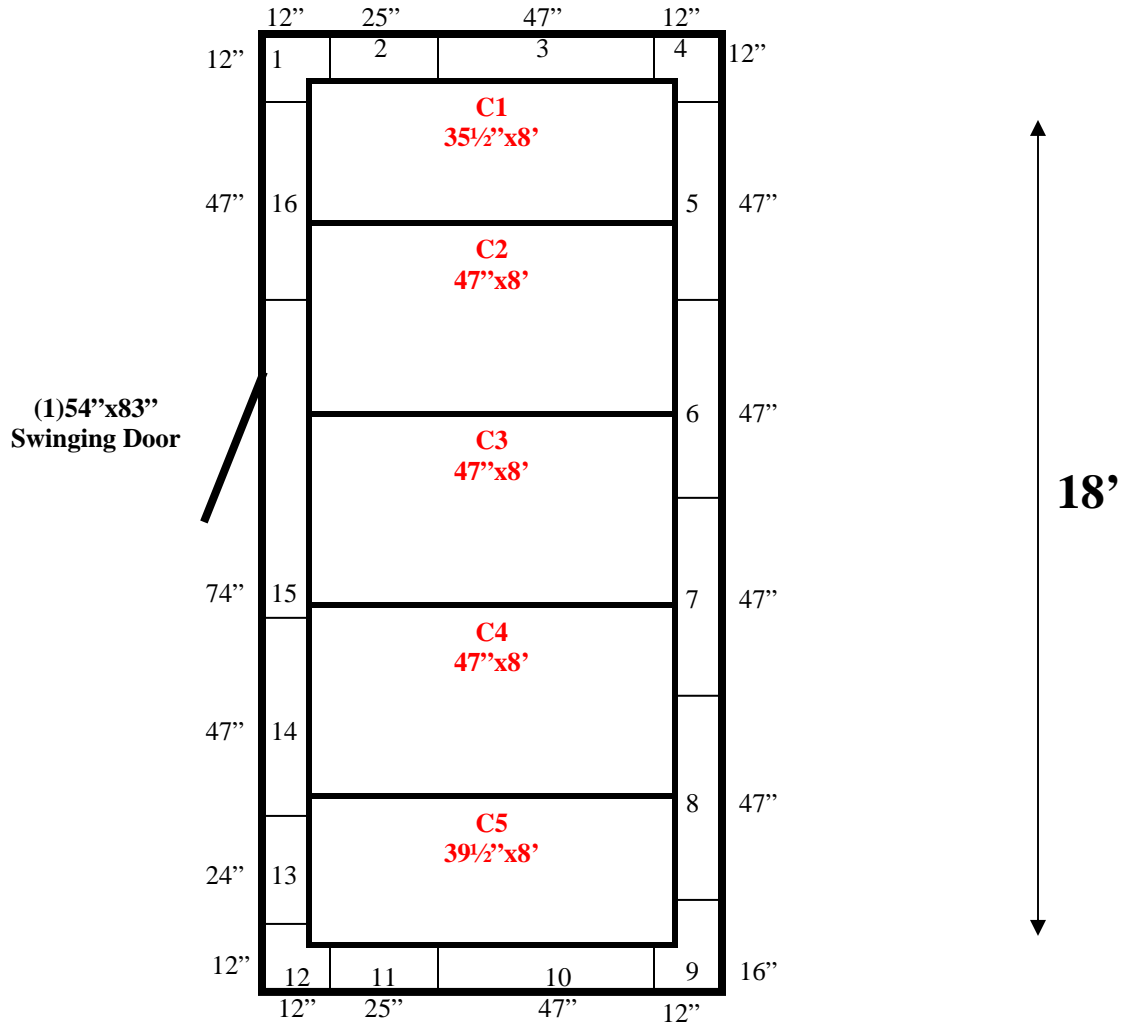

8'

8' x 18' x 10'2" H
Walk-In Cooler or Freezer
Wall & Ceiling Panels Diagram

8' x 18' x 10'2" H
Walk-In Cooler or Walk-In Freezer

69-12
Royal Blue