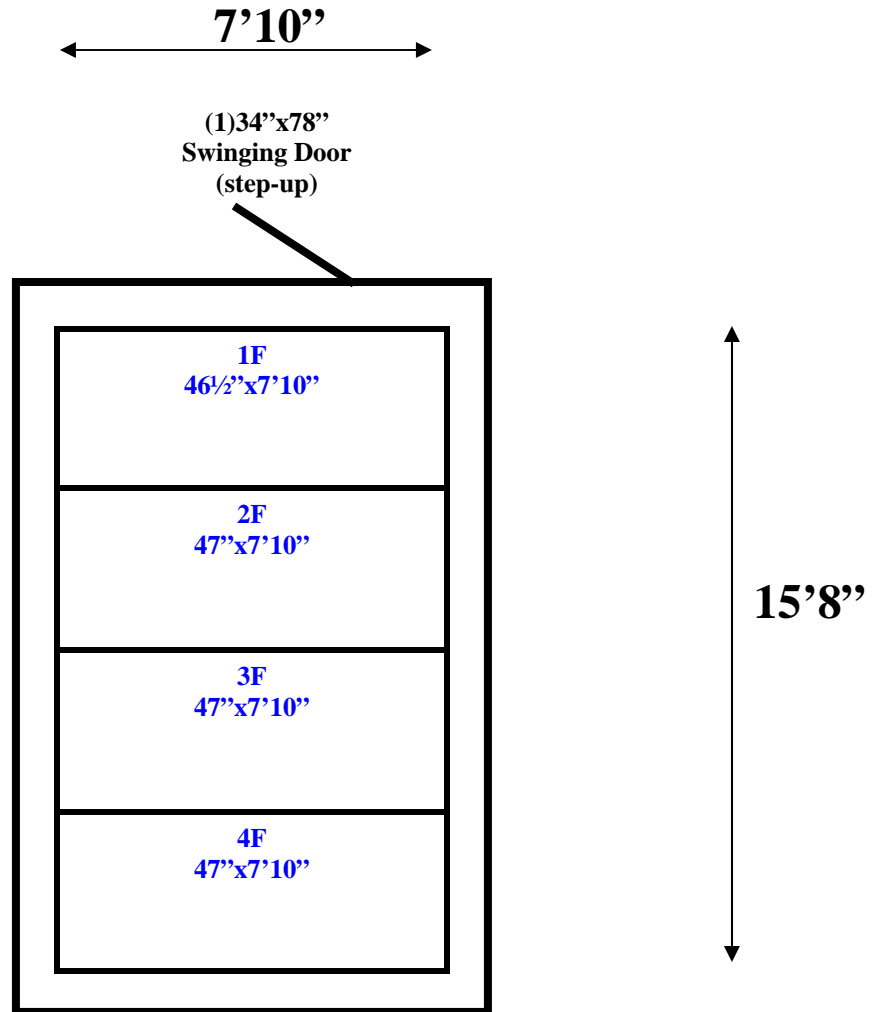

7'10" x 15'8" x 7'11"H (9'2" H with unit)  
Walk-In Cooler  
Wall & Ceiling Panels Diagram

52-12  
No color

7'10" x 15'8" x 7'11"H (9'2" H with unit)  
Walk-In Cooler  
Floor Panels Diagram

**7'10" x 15'8" x 7'11"H (9'2"H with unit)  
Walk-In Cooler With Floor**

**52-12  
No color**

**7'10" x 15'8" x 7'11"H (9'2"H with unit)  
Walk-In Cooler With Floor**

**52-12  
No color**