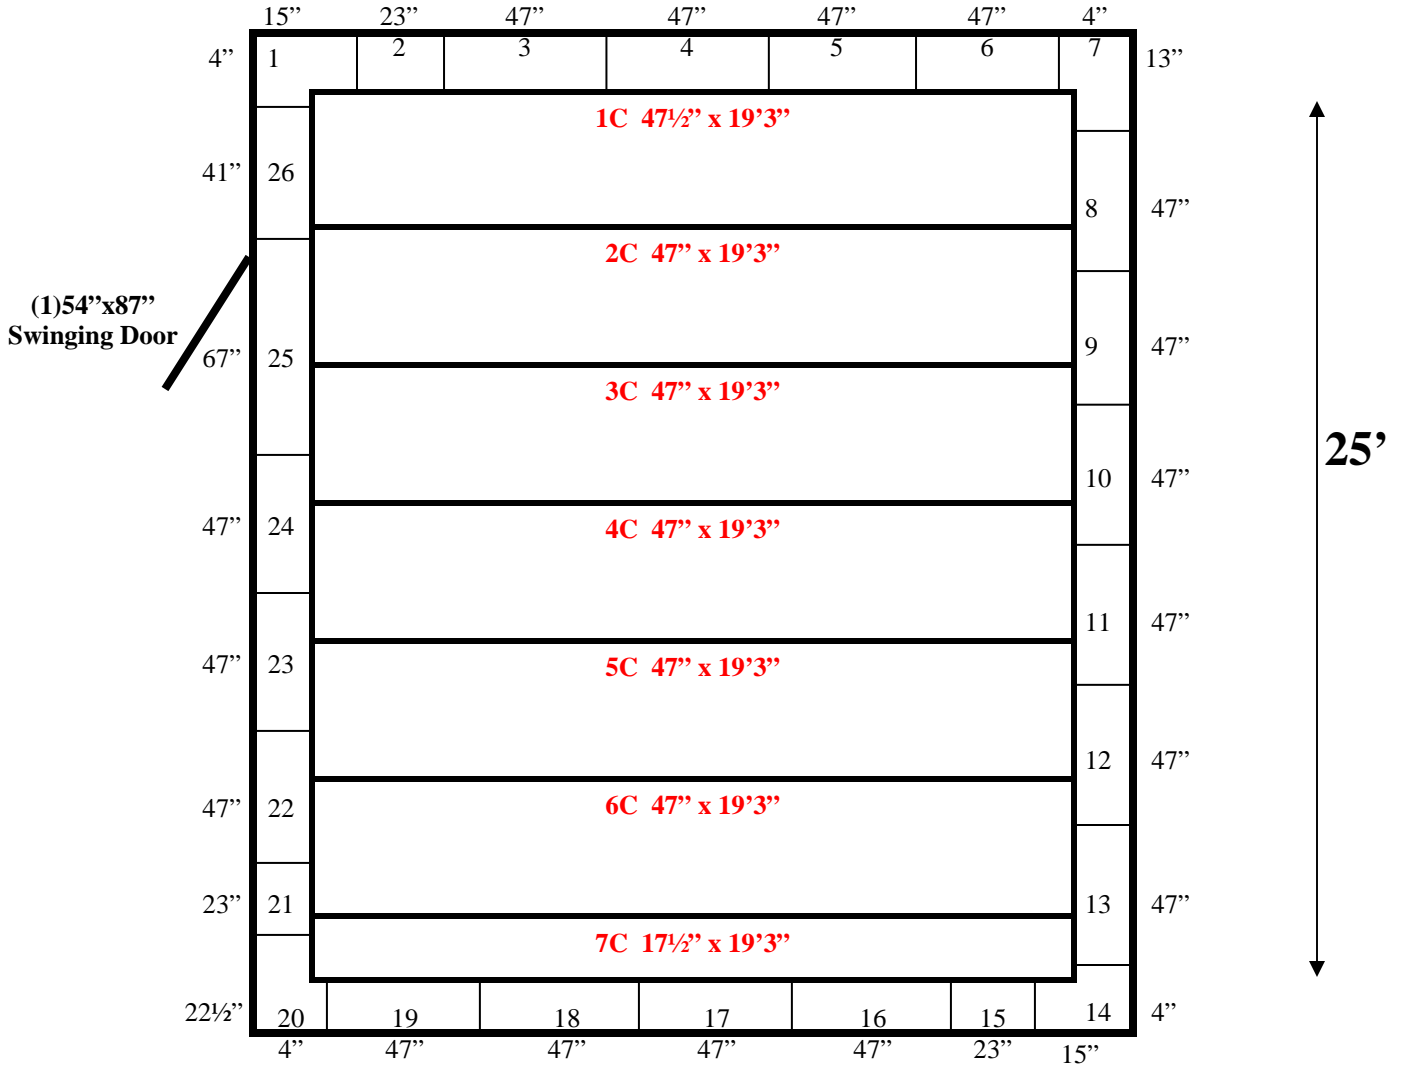

19'3"

**19'3" x 25' x 8'5" H
Walk-In Cooler or Freezer
Wall & Ceiling Panels Diagram**

19'3" x 25' x 8'5" H
Walk-In Cooler or Freezer

73-12
Blue

19'3" x 25' x 8'5" H
Walk-In Cooler or Freezer

73-12
Blue