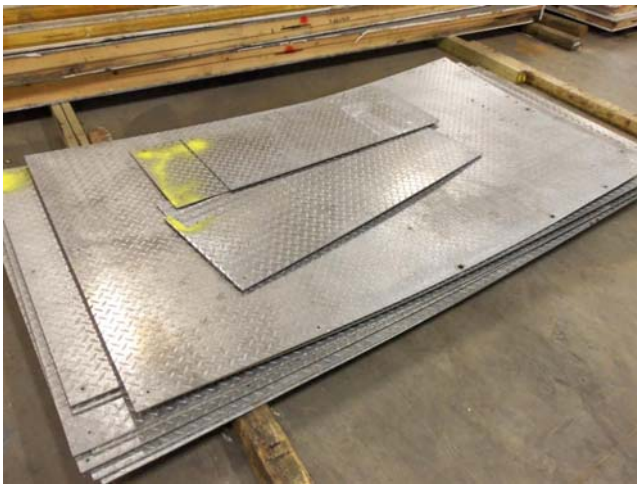

← 16'4" →

**16'4" x 25' x 8'8" H
Walk-In Freezer With Floor
Wall & Ceiling Panels Diagram**

16'4"

(1)54"x85"
Swinging Door

25'

16'4" x 25' x 8'8" H
Walk-In Freezer With Floor
Floor Panels Diagram

**16'4" x 25' x 8'8" H
Walk-In Freezer With Floor**

**61-12
Yellow**

**16'4" x 25' x 8'8" H
Walk-In Freezer With Floor**

**61-12
Yellow**