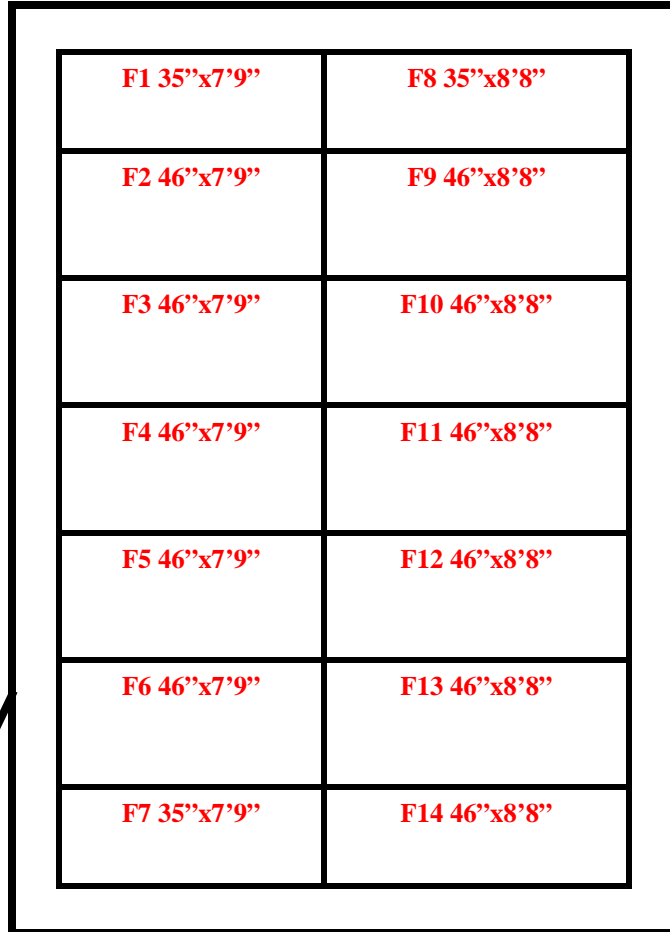

← 16'4" →

**16'4" x 25' x 8'8" H
Walk-In Freezer With Floor
Wall & Ceiling Panels Diagram**

16'4"

(1)54"x85"
Swinging Door

25'

16'4" x 25' x 8'8" H
Walk-In Freezer With Floor
Floor Panels Diagram

**16'4" x 25' x 8'8" H
Walk-In Freezer With Floor**

**61-12
Yellow**

**16'4" x 25' x 8'8" H
Walk-In Freezer With Floor**

**61-12
Yellow**