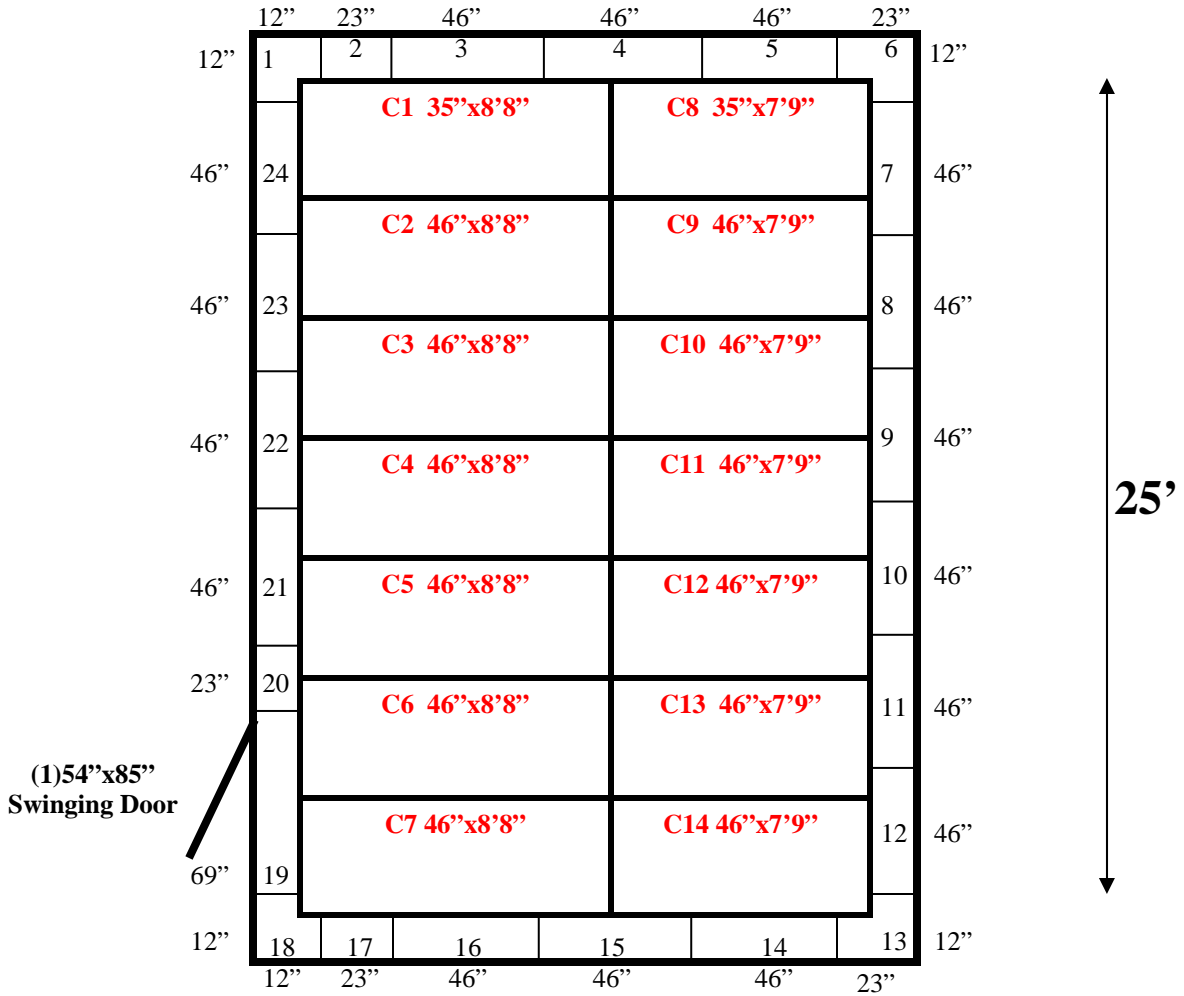

← 16'4" →

**16'4" x 25' x 8'8" H
Walk-In Freezer With Floor
Wall & Ceiling Panels Diagram**

16'4"

(1)54"x85"
Swinging Door

25'

16'4" x 25' x 8'8" H
Walk-In Freezer With Floor
Floor Panels Diagram

**16'4" x 25' x 8'8" H
Walk-In Freezer With Floor**

**61-12
Yellow**

**16'4" x 25' x 8'8" H
Walk-In Freezer With Floor**

**61-12
Yellow**