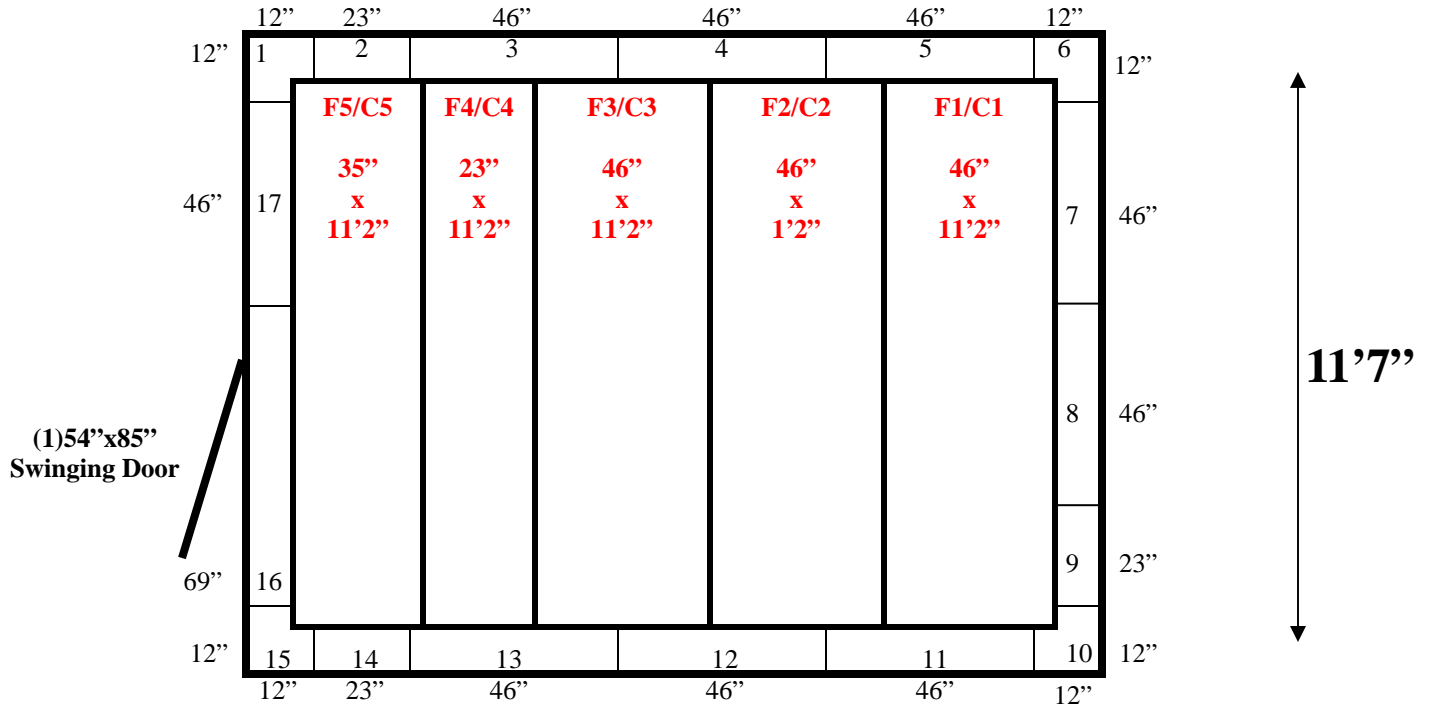

16'4"

Floor & Ceiling Panels layout the same.

**11'7" x 16'4" x 8'8" H  
Walk-In Freezer With Floor  
Wall, Ceiling & Floor Panels Diagram**

61-12  
Red

**11'7" x 16'4" x 8'8" H  
Walk-In Freezer With Floor**

**61-12  
Red**

**11'7" x 16'4" x 8'8" H**  
**Walk-In Freezer With Floor**

61-12  
Red