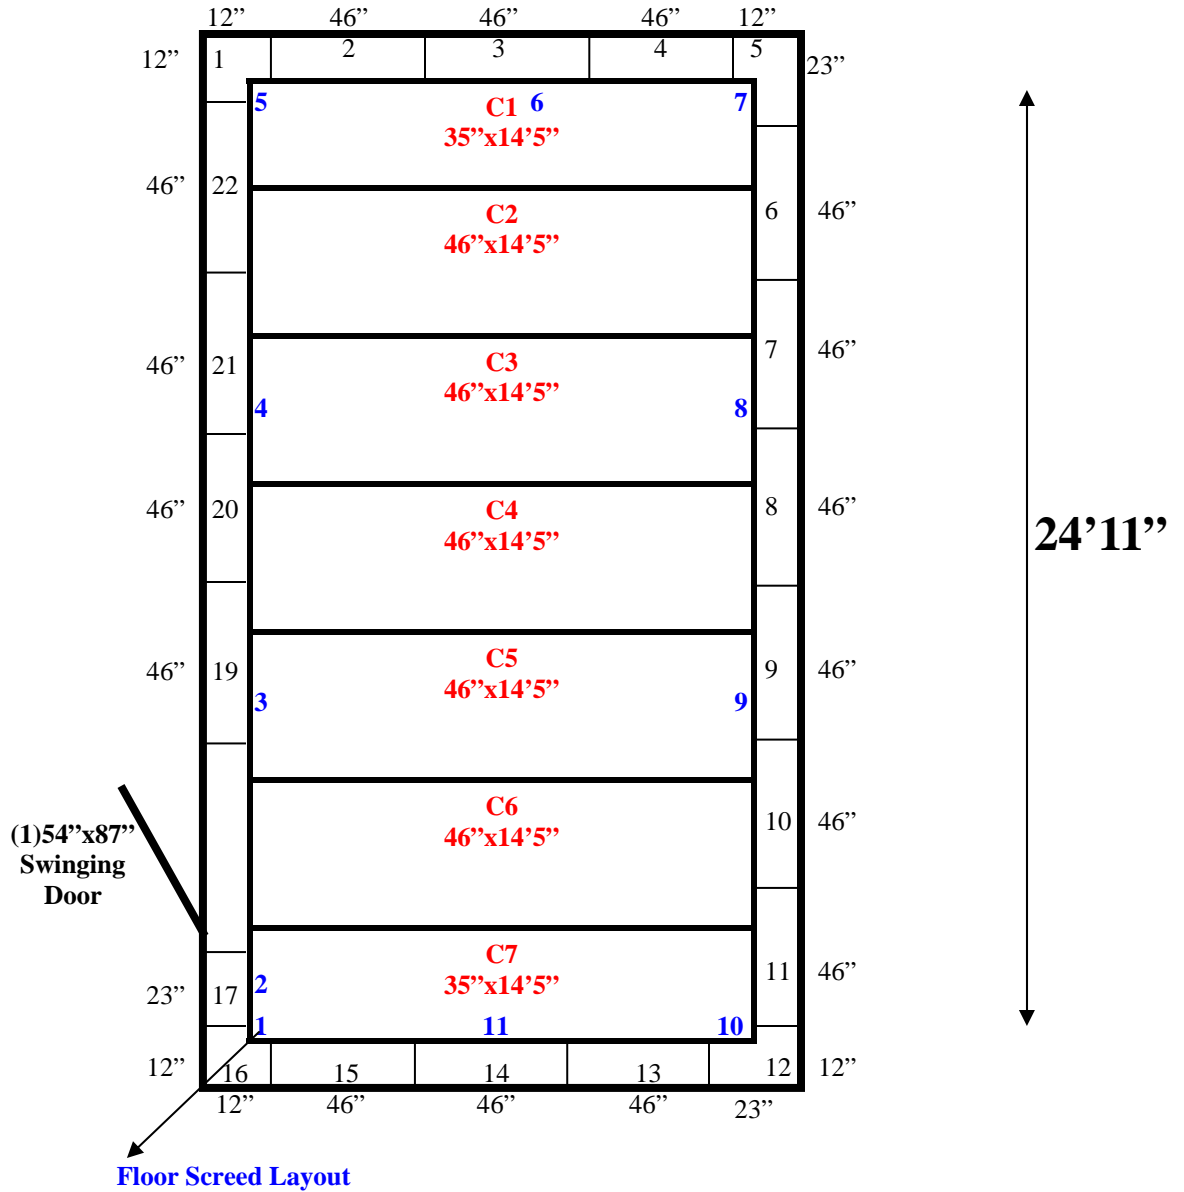

14'5"

**14'5" x 24'11" x 8'5" H
Walk-In Cooler or Freezer
Wall & Ceiling Panels Diagram**

62-12
Black

**14'5" x 24'11" x 8'5" H
Walk-In Cooler or Freezer**

**62-12
Black**