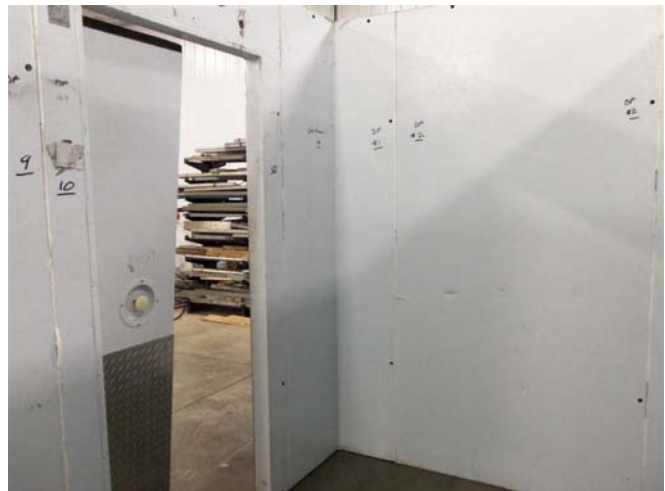

**7' x 11' x 8'4" H
Walk-In Cooler or Freezer
Wall & Ceiling Panels Diagram**

**7' x 11' x 8'4" H
Walk-In Cooler or Freezer**

**59-12
Brown**