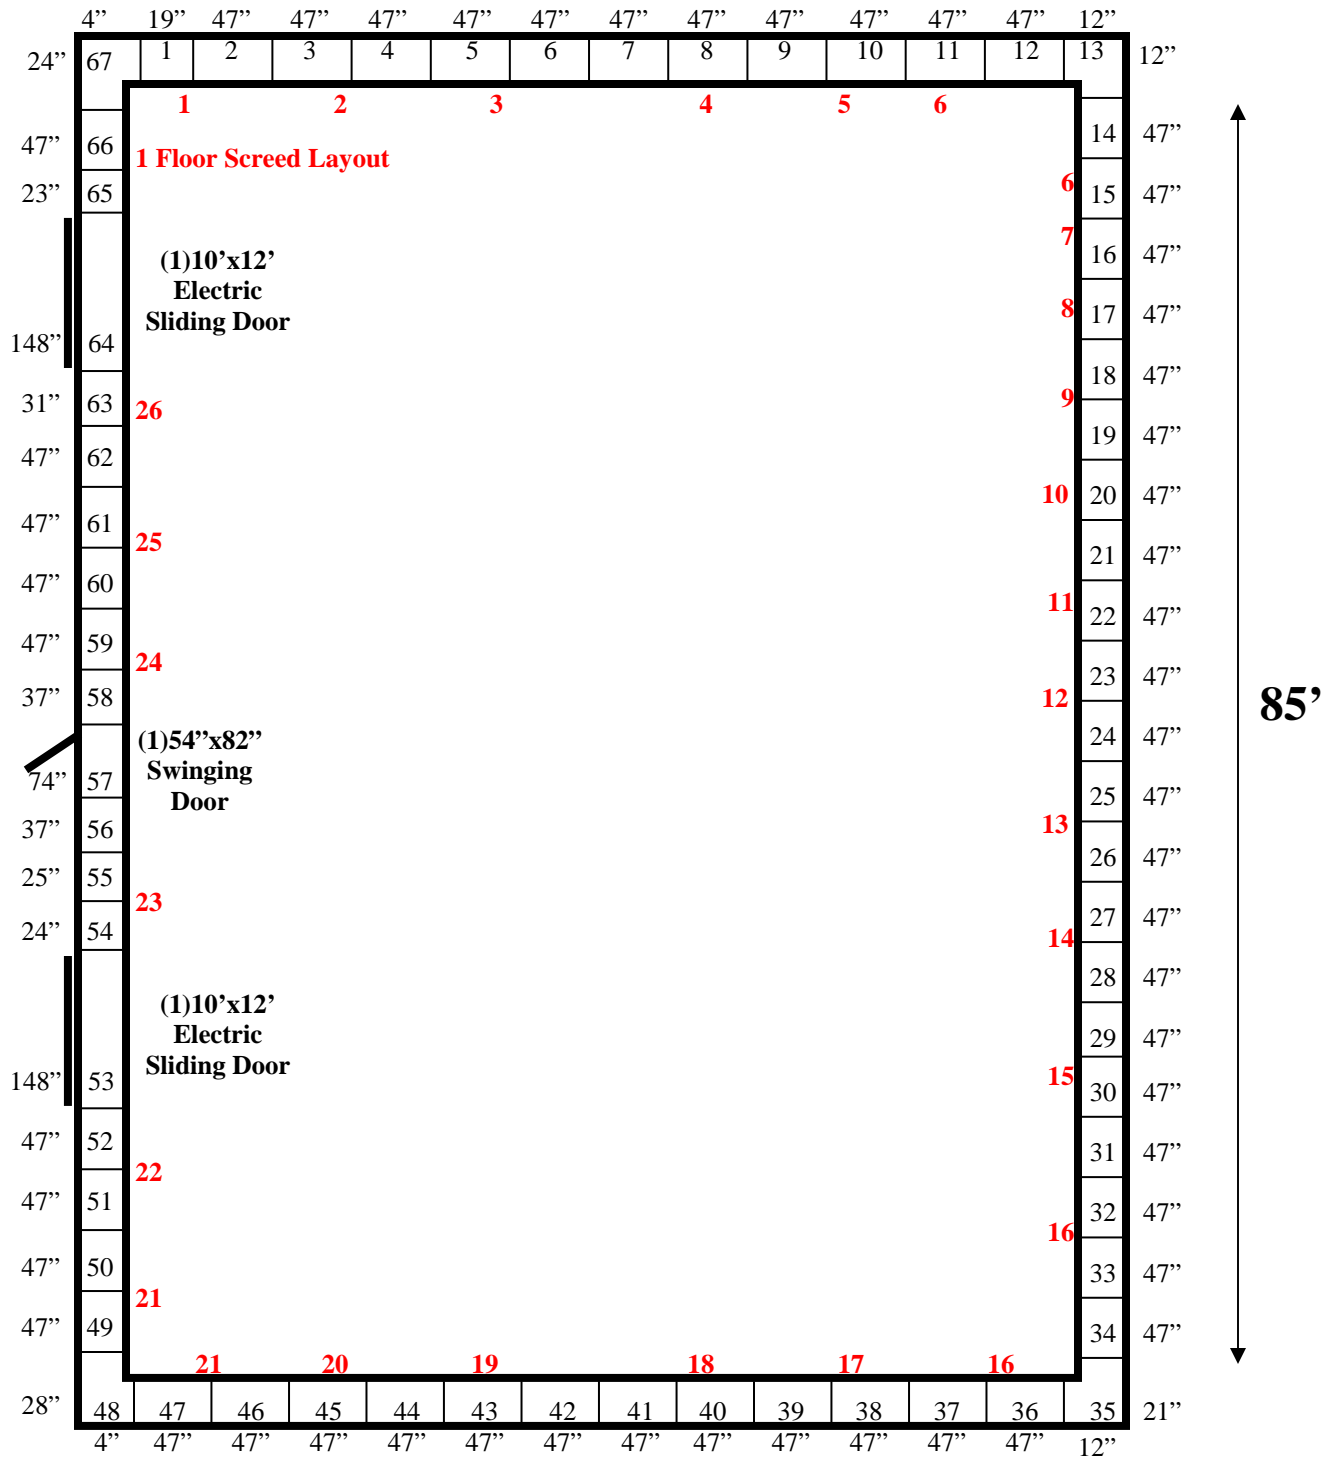

46'

**46' x 85' x 10'6" H
Drive-In Cooler or Freezer
Wall Panels & Floor Screed Diagram**

46'

	1	2	3	4	5	6	7	8	9	10	11	12
	42"	47"	47"	47"	47"	42"	42"	42"	42"	42"	42"	36"
	X	X	X	X	X	X	X	X	X	X	X	X
	7'8"	7'8"	7'8"	7'8"	7'8"	7'8"	7'8"	7'8"	7'8"	7'8"	7'8"	7'8"
(1)10'x12' Electric Sliding Door	13	14	15	16	17	18	19	20	21	22	23	24
	42"	47"	47"	47"	47"	42"	42"	42"	42"	42"	42"	36"
	X	X	X	X	X	X	X	X	X	X	X	X
	15'5"	15'5"	15'5"	15'5"	15'5"	15'5"	15'5"	15'5"	15'5"	15'5"	15'5"	15'5"
	25	26	27	28	29	30	31	32	33	34	35	36
	42"	47"	47"	47"	47"	42"	42"	42"	42"	42"	42"	36"
	X	X	X	X	X	X	X	X	X	X	X	X
	15'5"	15'5"	15'5"	15'5"	15'5"	15'5"	15'5"	15'5"	15'5"	15'5"	15'5"	15'5"
(1)54"x82" Swinging Door	37	38	39	40	41	42	43	44	45	46	47	48
	42"	47"	47"	47"	47"	42"	42"	42"	42"	42"	42"	36"
	X	X	X	X	X	X	X	X	X	X	X	X
	15'5"	15'5"	15'5"	15'5"	15'5"	15'5"	15'5"	15'5"	15'5"	15'5"	15'5"	15'5"
(1)10'x12' Electric Sliding Door	49	50	51	52	53	54	55	56	57	58	59	60
	42"	47"	47"	47"	47"	42"	42"	42"	42"	42"	42"	36"
	X	X	X	X	X	X	X	X	X	X	X	X
	15'5"	15'5"	15'5"	15'5"	15'5"	15'5"	15'5"	15'5"	15'5"	15'5"	15'5"	15'5"
	61	62	63	64	65	66	67	68	69	70	71	72
	42"	47"	47"	47"	47"	42"	42"	42"	42"	42"	42"	36"
	X	X	X	X	X	X	X	X	X	X	X	X
	15'8"	15'8"	15'8"	15'8"	15'8"	15'8"	15'8"	15'8"	15'8"	15'8"	15'8"	15'8"

85'

**46' x 85' x 10'6" H
Drive-In Cooler or Freezer
Ceiling Panels Diagram**

46' x 85' x 10'6" H
Walk-In Cooler or Freezer

**46' x 85' x 10'6" H
Walk-In Cooler or Freezer**

**50-12
Red**