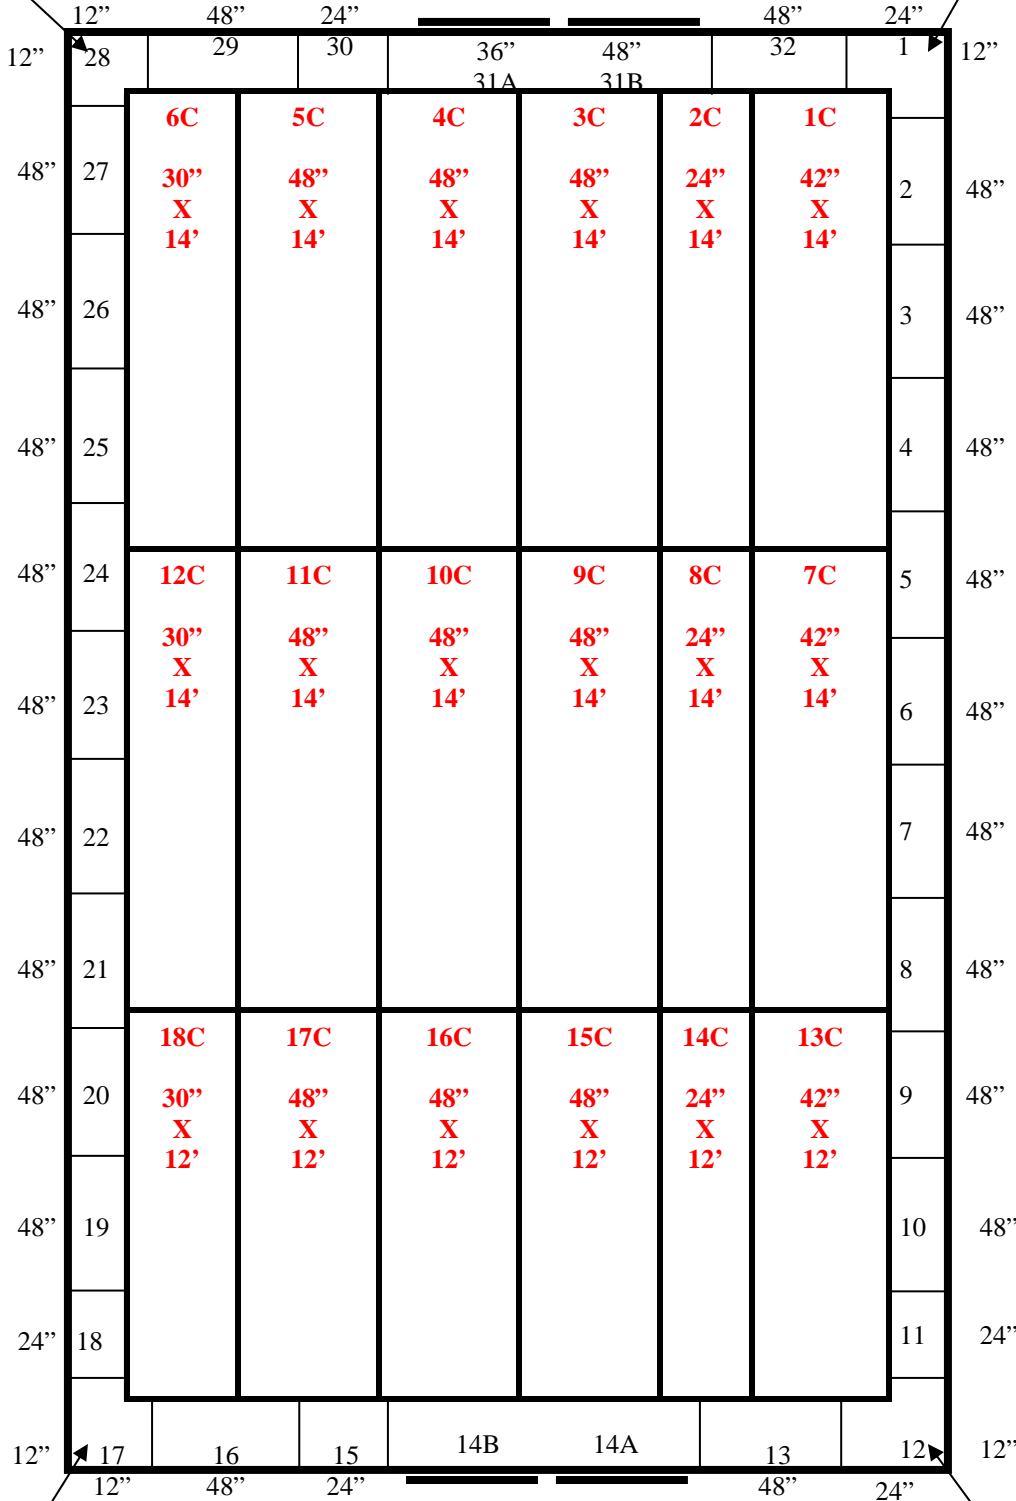

← 20' →

(1)72"x84"
Set of High Traffic Doors

Double stack 28A

Double stack 1A

40'

Double stack 17A

Double stack 12A

(1)72"x84"
Set of High Traffic Doors

**20' x 40' x 16'4" H
Drive-In Cooler or Freezer
Wall & Ceiling Panels Diagram**

**37-12
Red**

20' x 40' x 16'4" H
Drive-In Cooler or Freezer

**20' x 40' x 16'4" H
Drive-In Cooler or Freezer**

**37-12
Red**