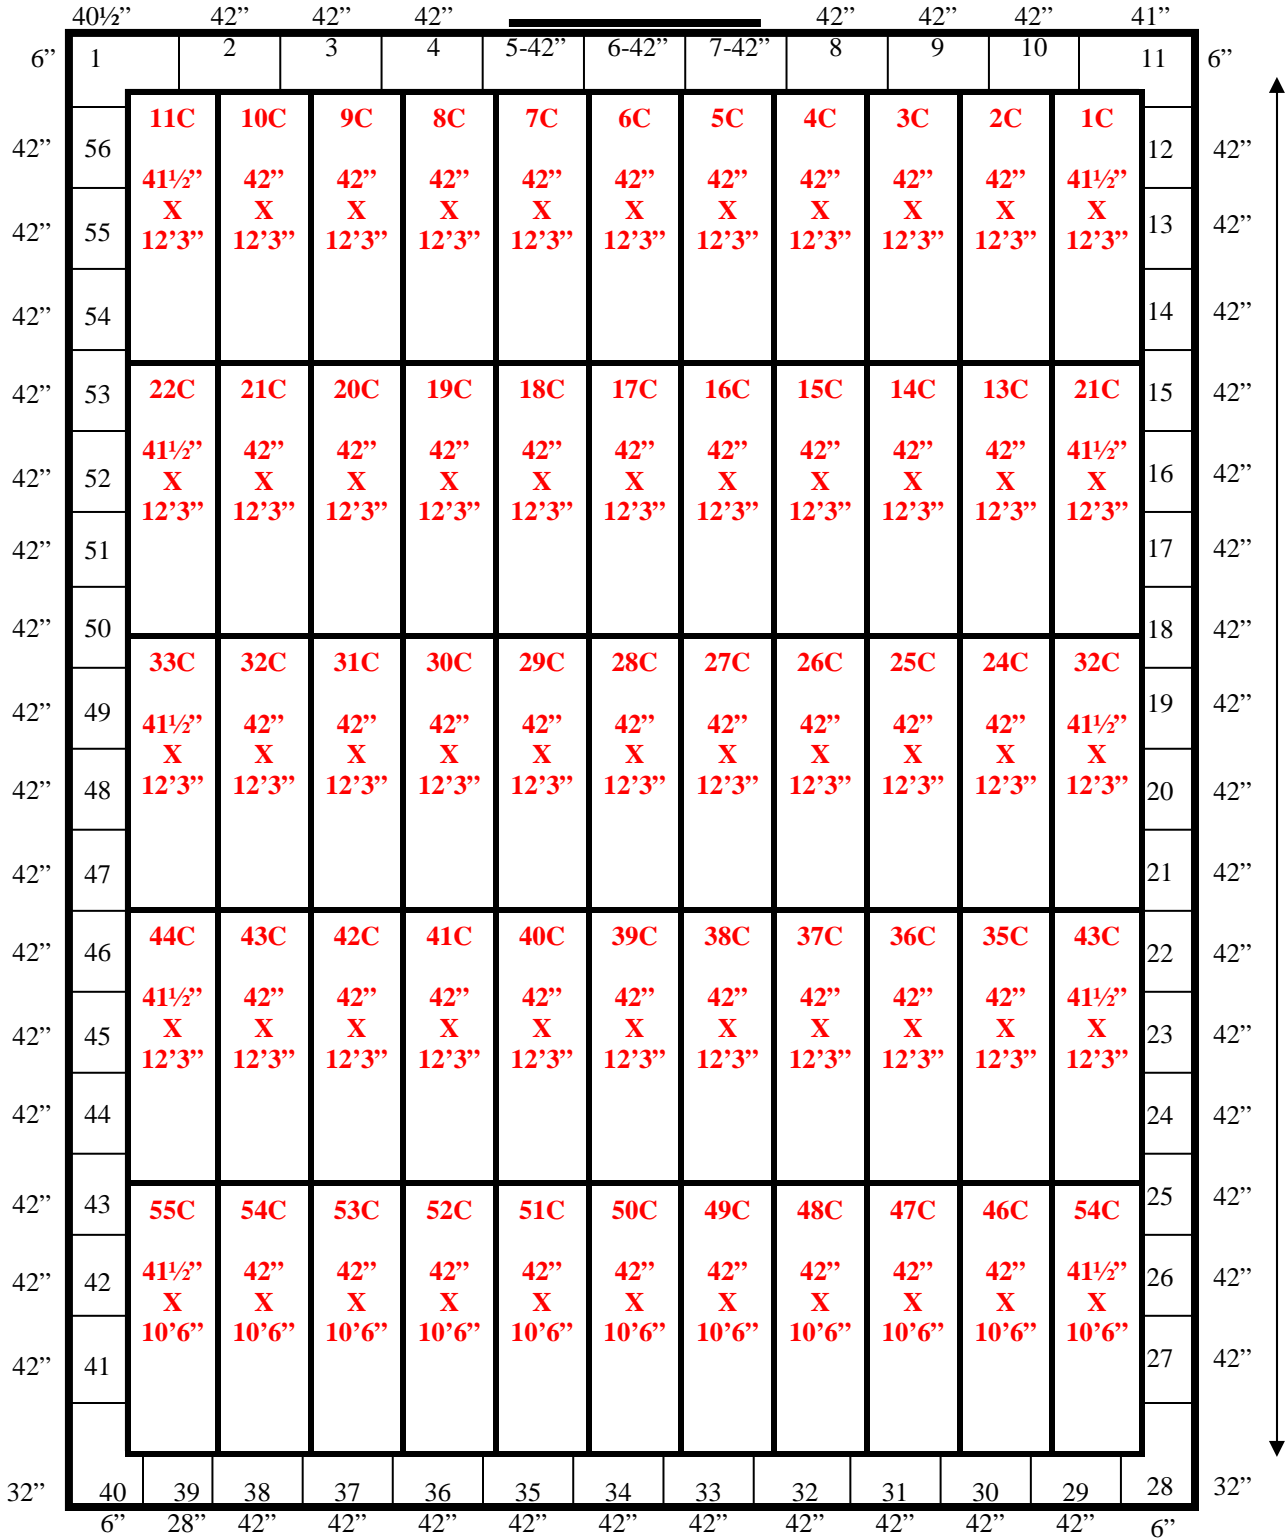

38'6"

(1) 9'H x 10'W  
Manual Sliding Door

59'6"

38'6" x 59'6" x 18'11" H  
Walk-In Cooler or Freezer  
Wall & Ceiling Panels Diagram

31-12  
No color

**38'6" x 59'6" x 18'11" H  
Drive-In Cooler or Freezer**

**31-12  
No Color**

**38'6" x 59'6" x 18'11" H**  
**Drive-In Cooler or Freezer**

31-12  
No Color

**38'6" x 59'6" x 18'11" H**  
**Drive-In Cooler or Freezer**

**31-12**  
**No Color**