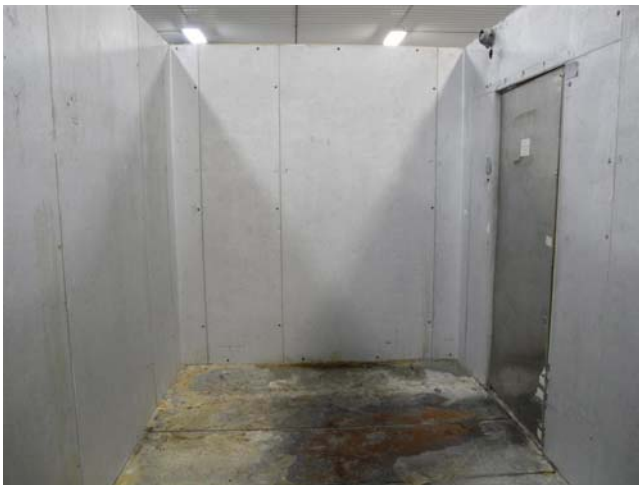

Ceiling & Floor panels layout the same.

**7'9" x 15'5" x 8'6" H
Walk-In Freezer With Floor
Wall, Ceiling & Floor Panels Diagram**

32-12
Black

7'9" x 15'5" x 8'6" H
Walk-In Freezer With Floor

32-12
Black