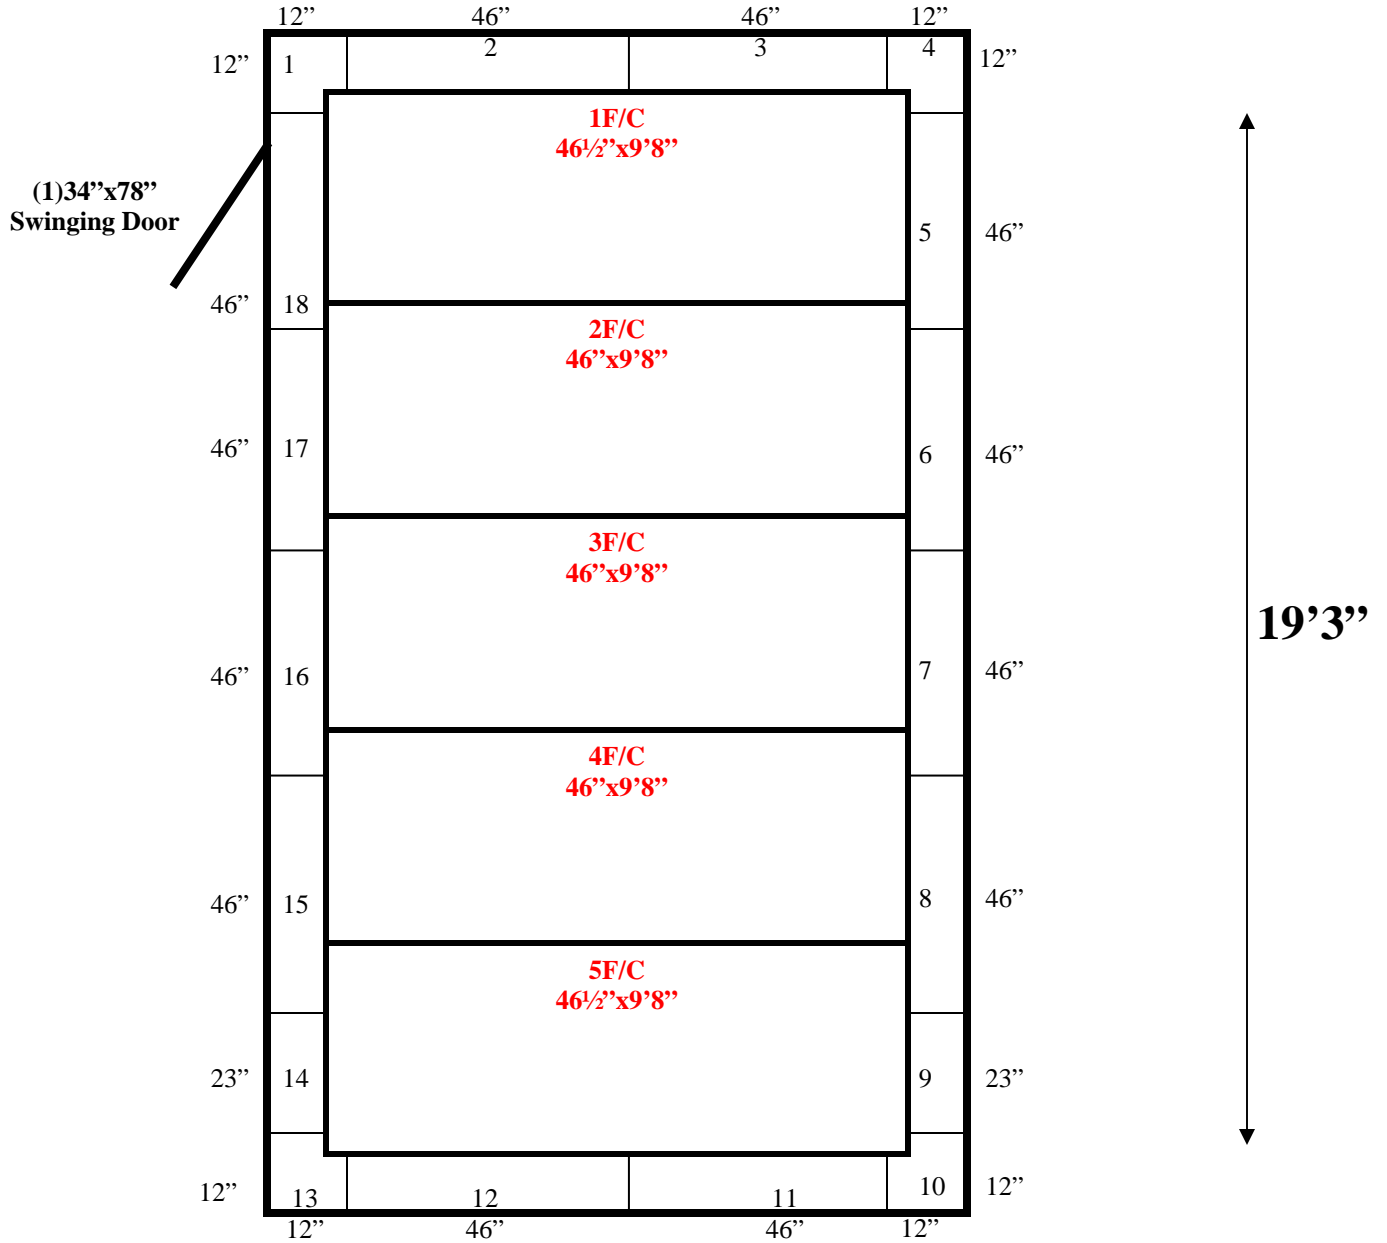

9'8"

Floor & Ceiling panels layout the same.

9'8" x 19'3" x 8'6" H
Walk-In Freezer With Floor
Wall, Ceiling & Floor Panels Diagram

35-12
Navy Blue

9'8" x 19'3" x 8'6" H
Walk-In Freezer With Floor

35-12
Navy Blue