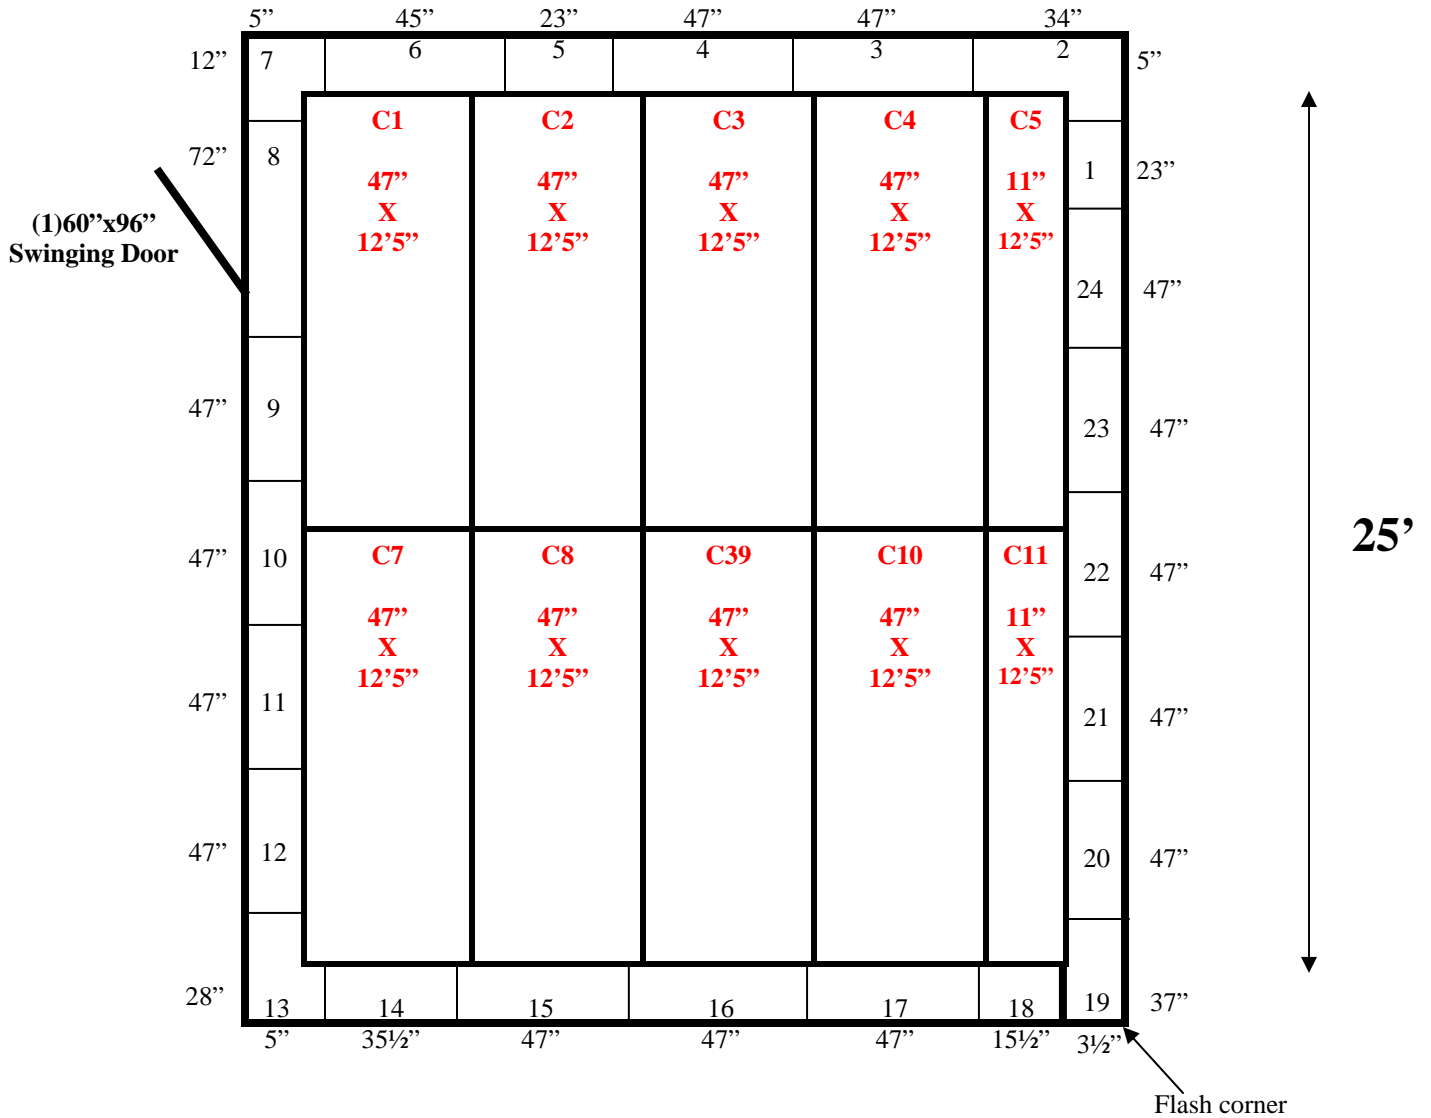

16'9"

**16'9" x 25' x 9'4" H
Walk-In Cooler or Freezer
Wall & Ceiling Panels Diagram**

23-12
Purple

**16'9" x 25' x 9'4" H
Walk-In Cooler or Freezer**

**23-12
Purple**