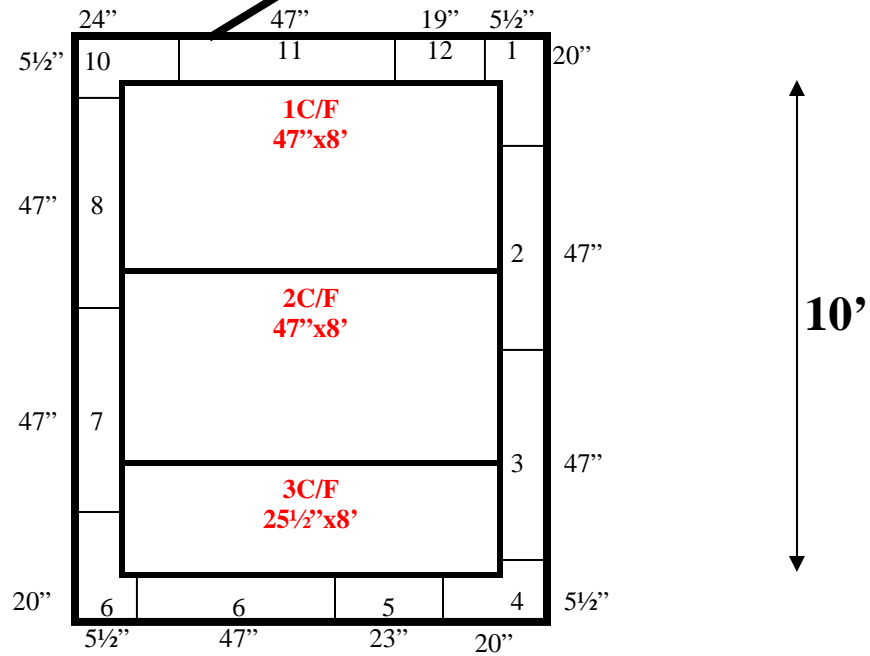

8'

(1)36"x78"
Swinging Door

Ceiling & Floor Panels layout the same.

**8' x 10' x 8'6" H
Walk-In Freezer With Floor
Wall, Ceiling & Floor Panels Diagram**

8-12
Yellow

**8' x 10' x 8'6" H
Walk-In Freezer With Floor**

**8-12
Yellow**

**8' x 10' x 8'6" H
Walk-In Freezer With Floor**

**8-12
Yellow**