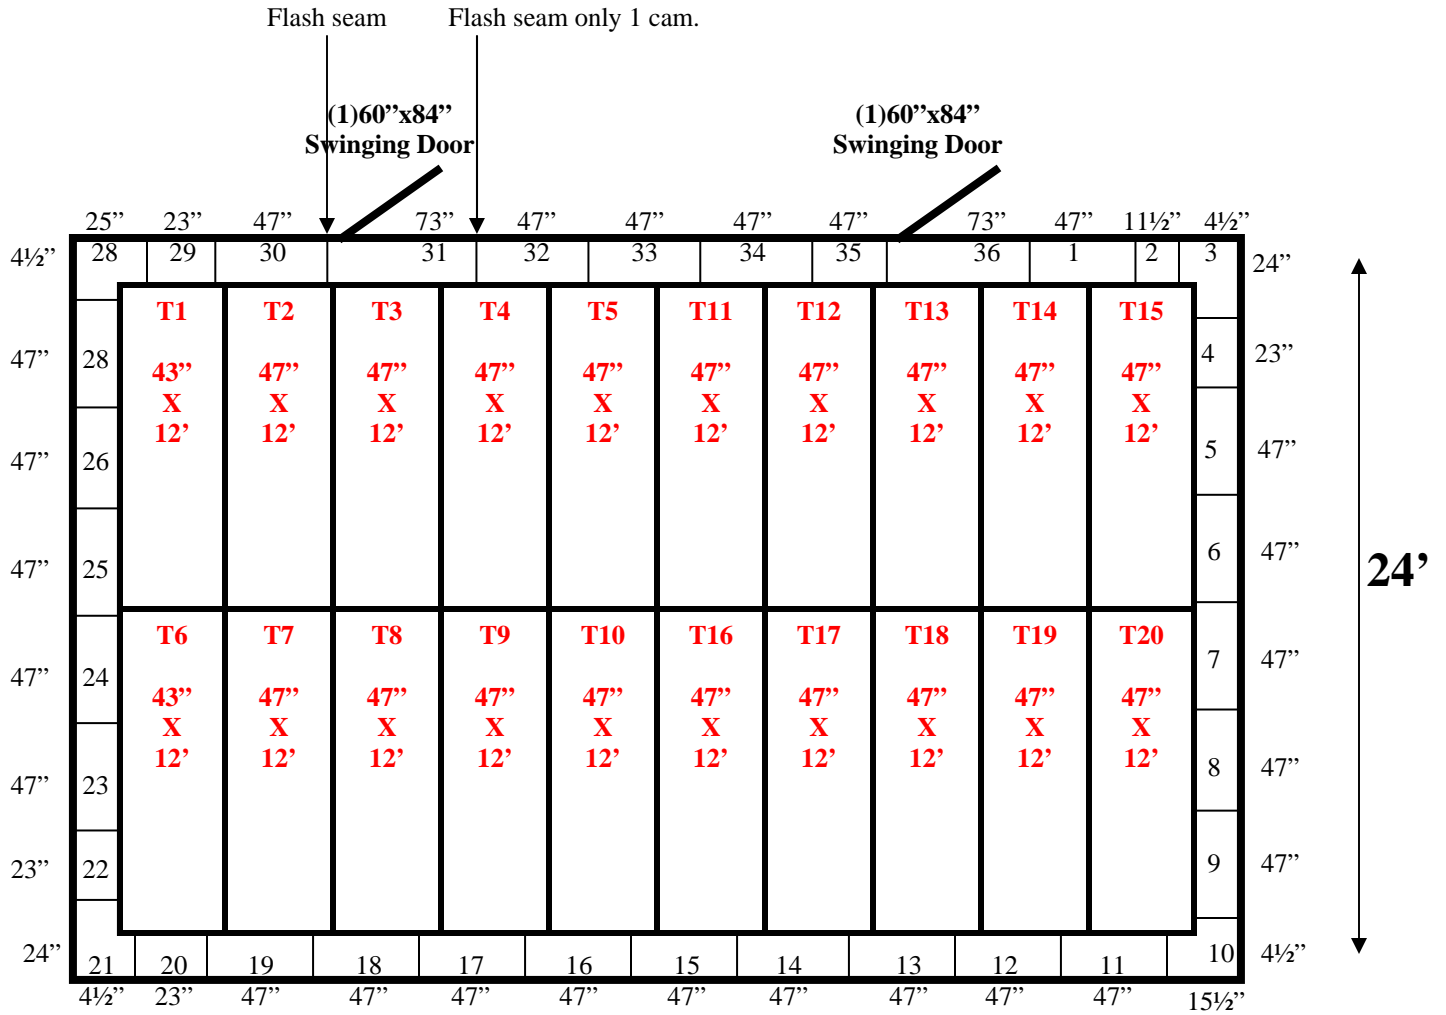

38'10"

24' x 38'10" x 9'7" H
Walk-In Cooler or Freezer
Wall & Ceiling Panels Diagram

14-12
No color

24' x 38'10" x 9'7" H
Walk-In Cooler or Freezer

14-12
No color

24' x 38'10" x 9'7" H
Walk-In Cooler or Freezer

14-12
No color