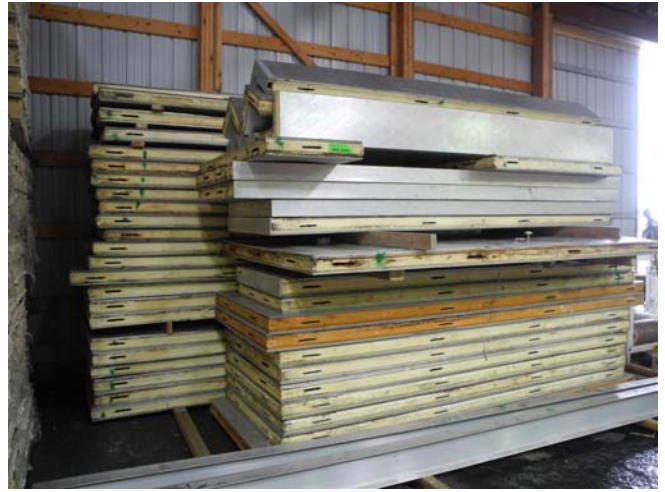

17'4"

(1) set of 60"x84"
High Traffic Doors

17'4" x 32'8" x 15'5" H
Walk-In Cooler or Freezer
Wall & Ceiling Panels Diagram

10-12
Green

**17'4" x 32'8" x 15'5" H
Walk-In Cooler or Freezer**

**10-12
green**

**17'4" x 32'8" x 15'5" H
Walk-In Cooler or Freezer**

10-12
green