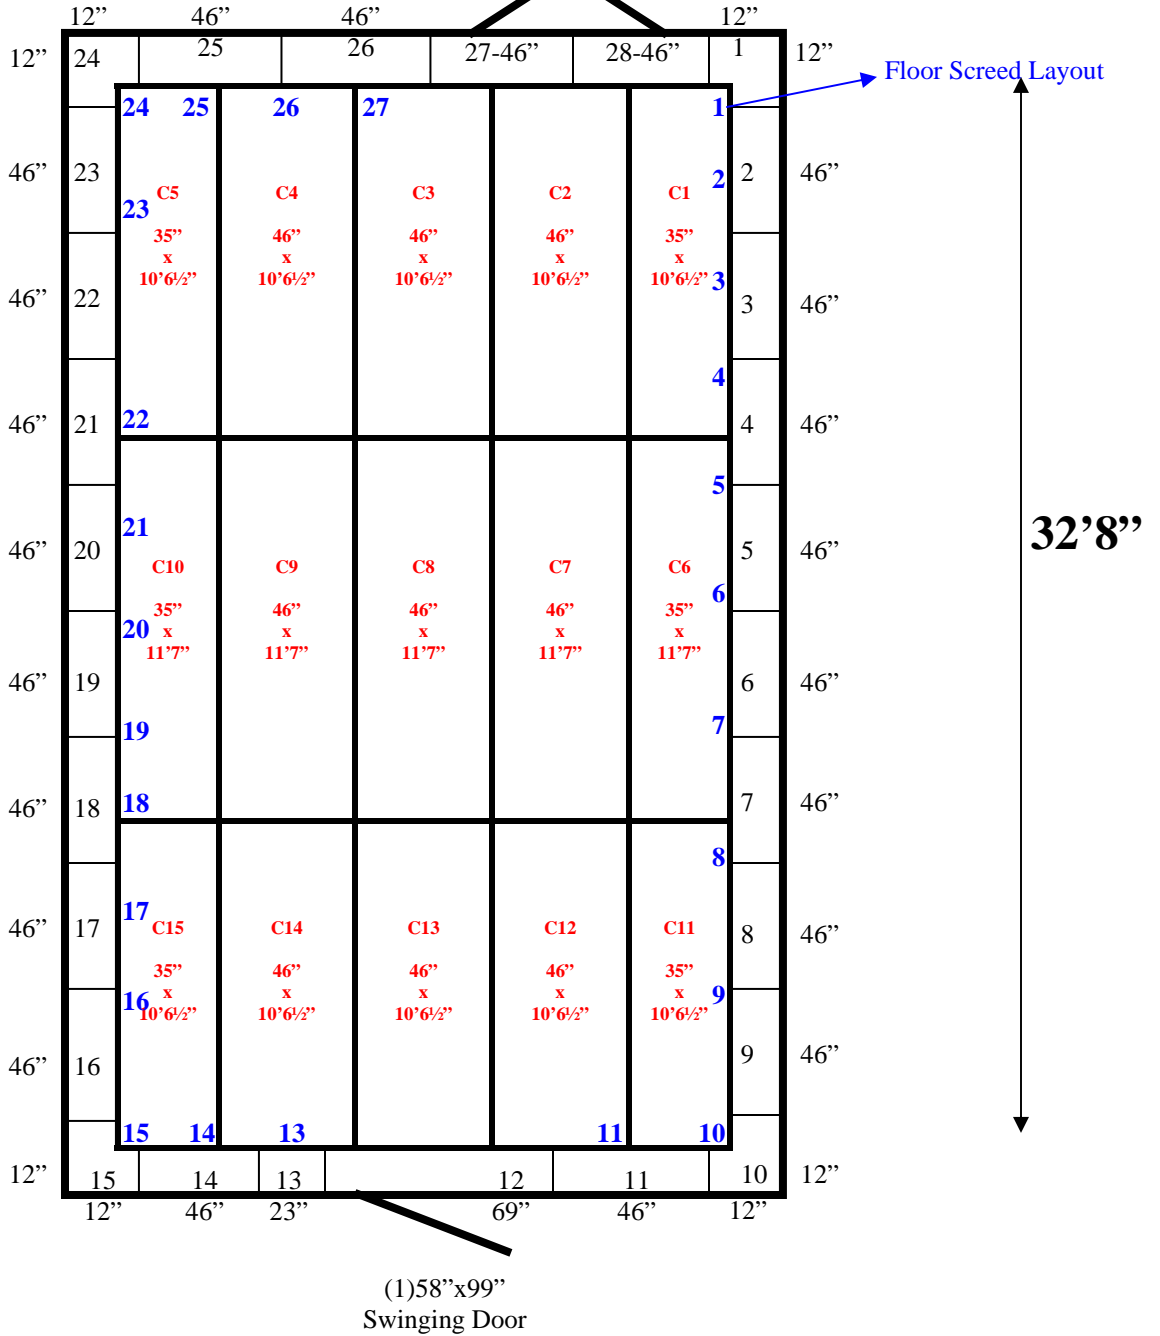

17'4"

(1) set of 60"x84"
High Traffic Doors

17'4" x 32'8" x 15'5" H
Walk-In Cooler or Freezer
Wall & Ceiling Panels Diagram

10-12
Green

**17'4" x 32'8" x 15'5" H
Walk-In Cooler or Freezer**

**10-12
green**

**17'4" x 32'8" x 15'5" H
Walk-In Cooler or Freezer**

10-12
green