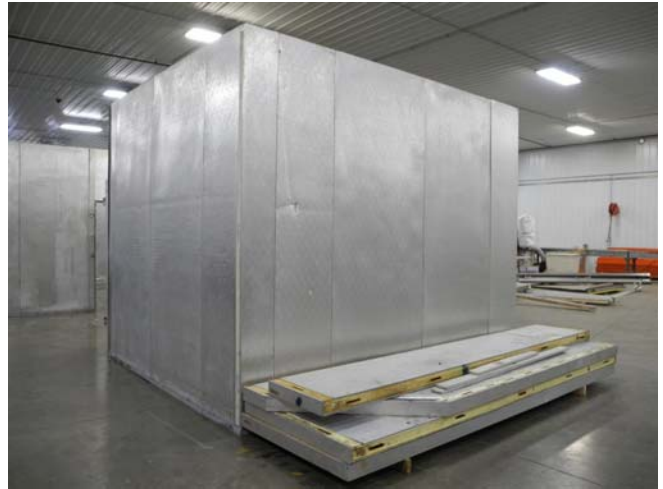

**12'6" x 13'6" x 10'5" H
Walk-In Cooler or Freezer
Wall & Ceiling Panels Diagram**

10-12
Brown

**12'6" x 13'6" x 10'5" H
Walk-In Cooler or Freezer**

**10-12
Brown**

12'6" x 13'6" x 10'5" H
Walk-In Cooler or Freezer