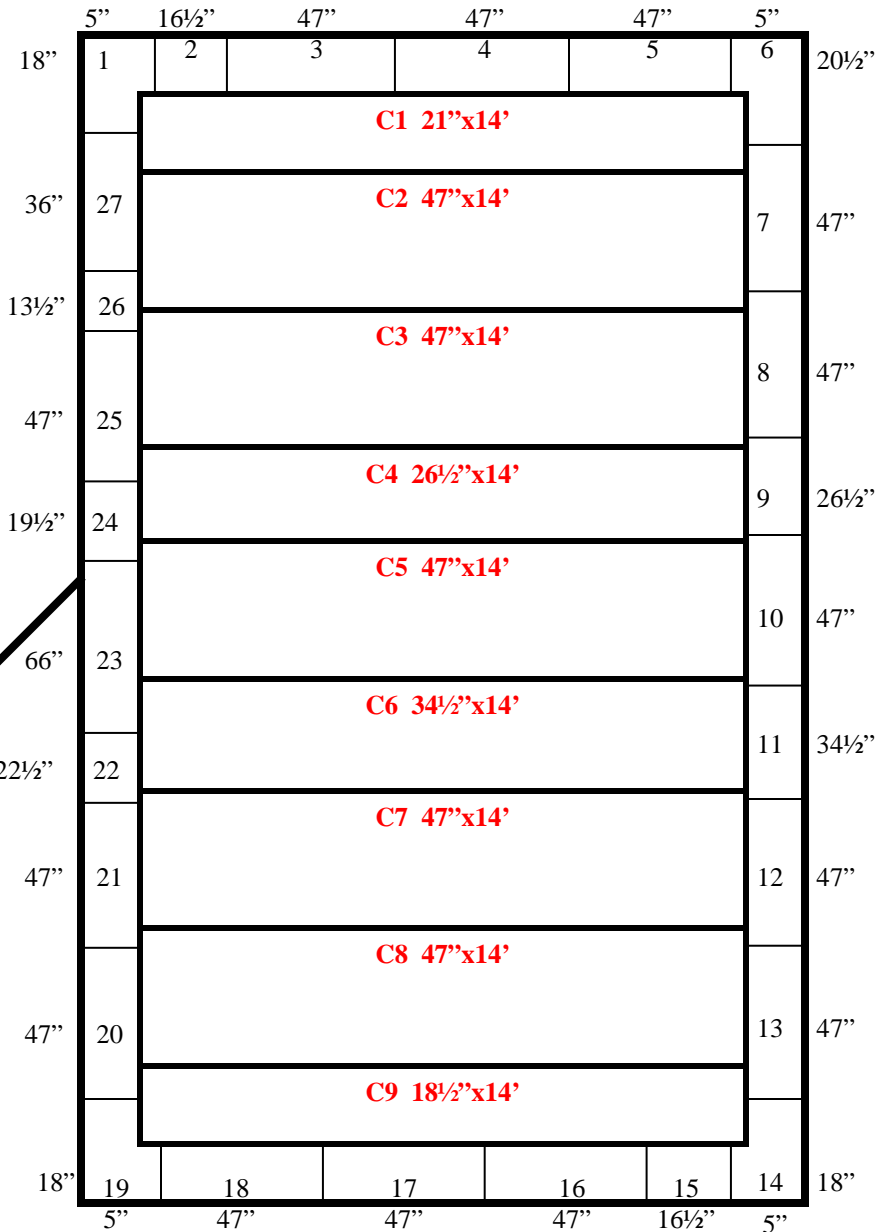

14'

#27(Header panel)  
Filler panels &  
flashing provided.

(1)54"x84"  
Swinging  
Door

28'

**14' x 28' x 9' H  
Walk-In Cooler or Freezer  
Wall & Ceiling Panels Diagram**

6-12  
Black

**14' x 28' x 9' H**  
**Walk-In Cooler or Freezer**

**6-12**  
**Black**