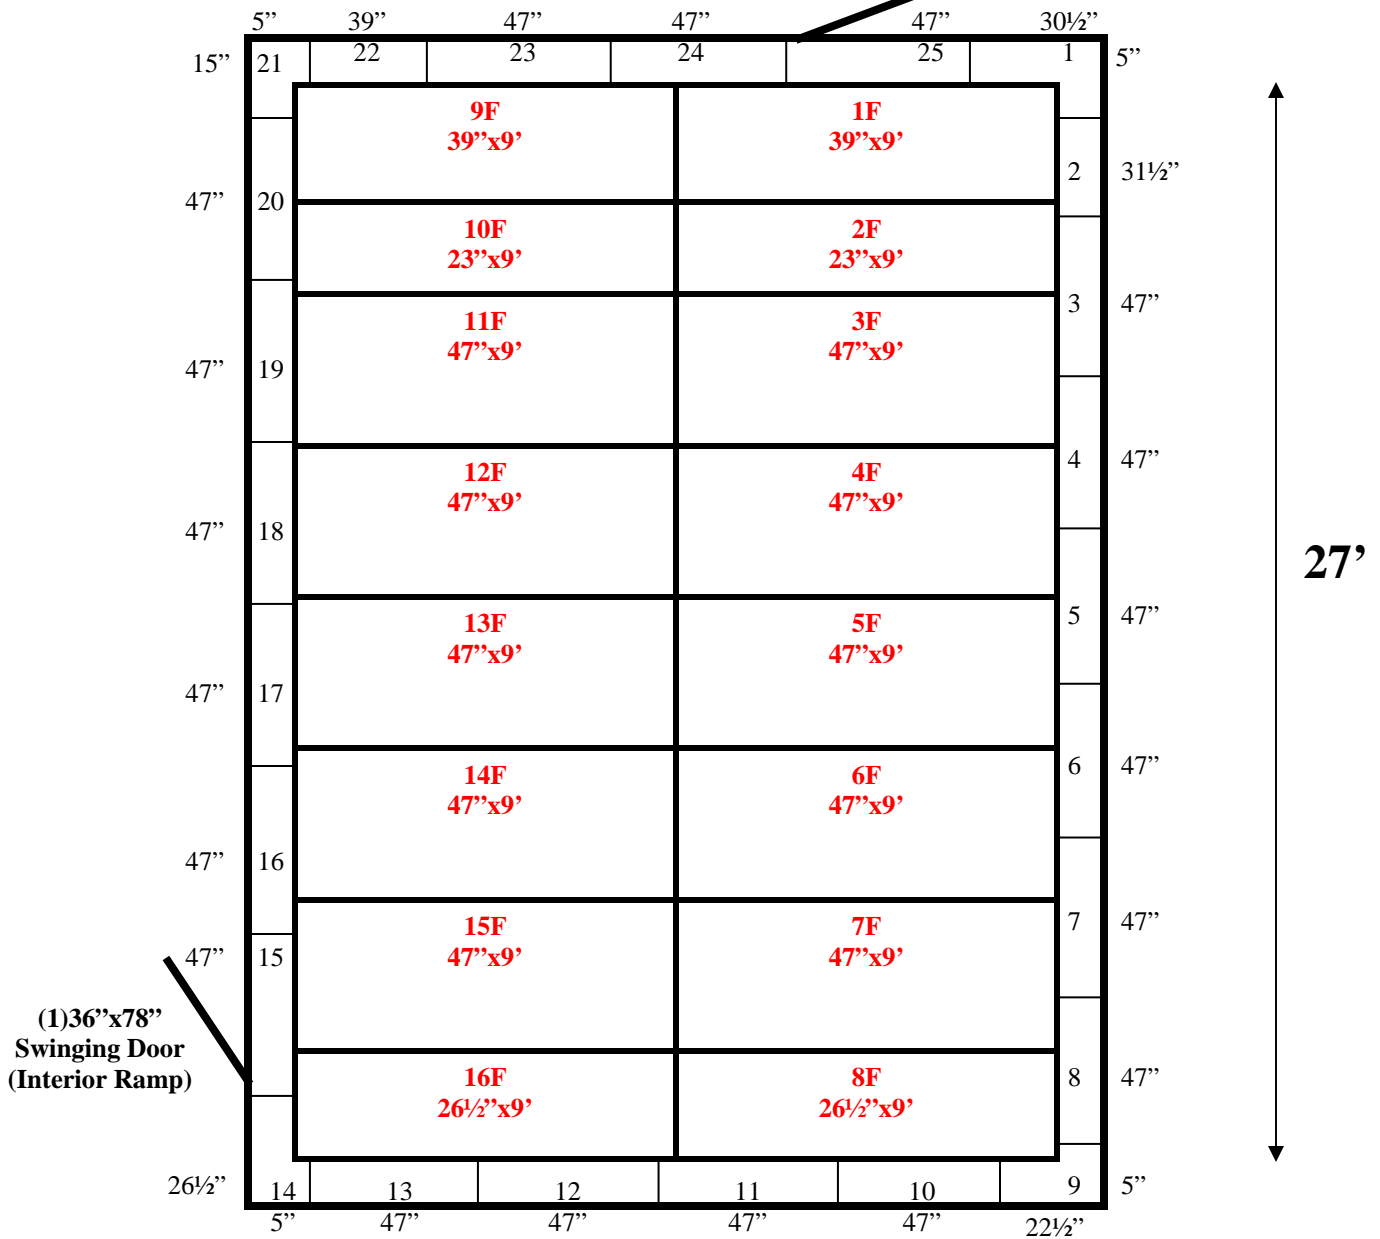

18'

(1)36"x78"
Swinging Door
(Interior Ramp)

18' x 27' x 9' H
Walk-In Freezer With Floor
Wall & Floor Panels Diagram

9-12
no color

**18' x 27' x 9' H
Walk-In Freezer With Floor
Ceiling Panels Diagram**

9-12
no color

18' x 27' x 9' H
Walk-In Freezer With Floor

9-12
No color

18' x 27' x 9' H
Walk-In Freezer With Floor

9-12
No color