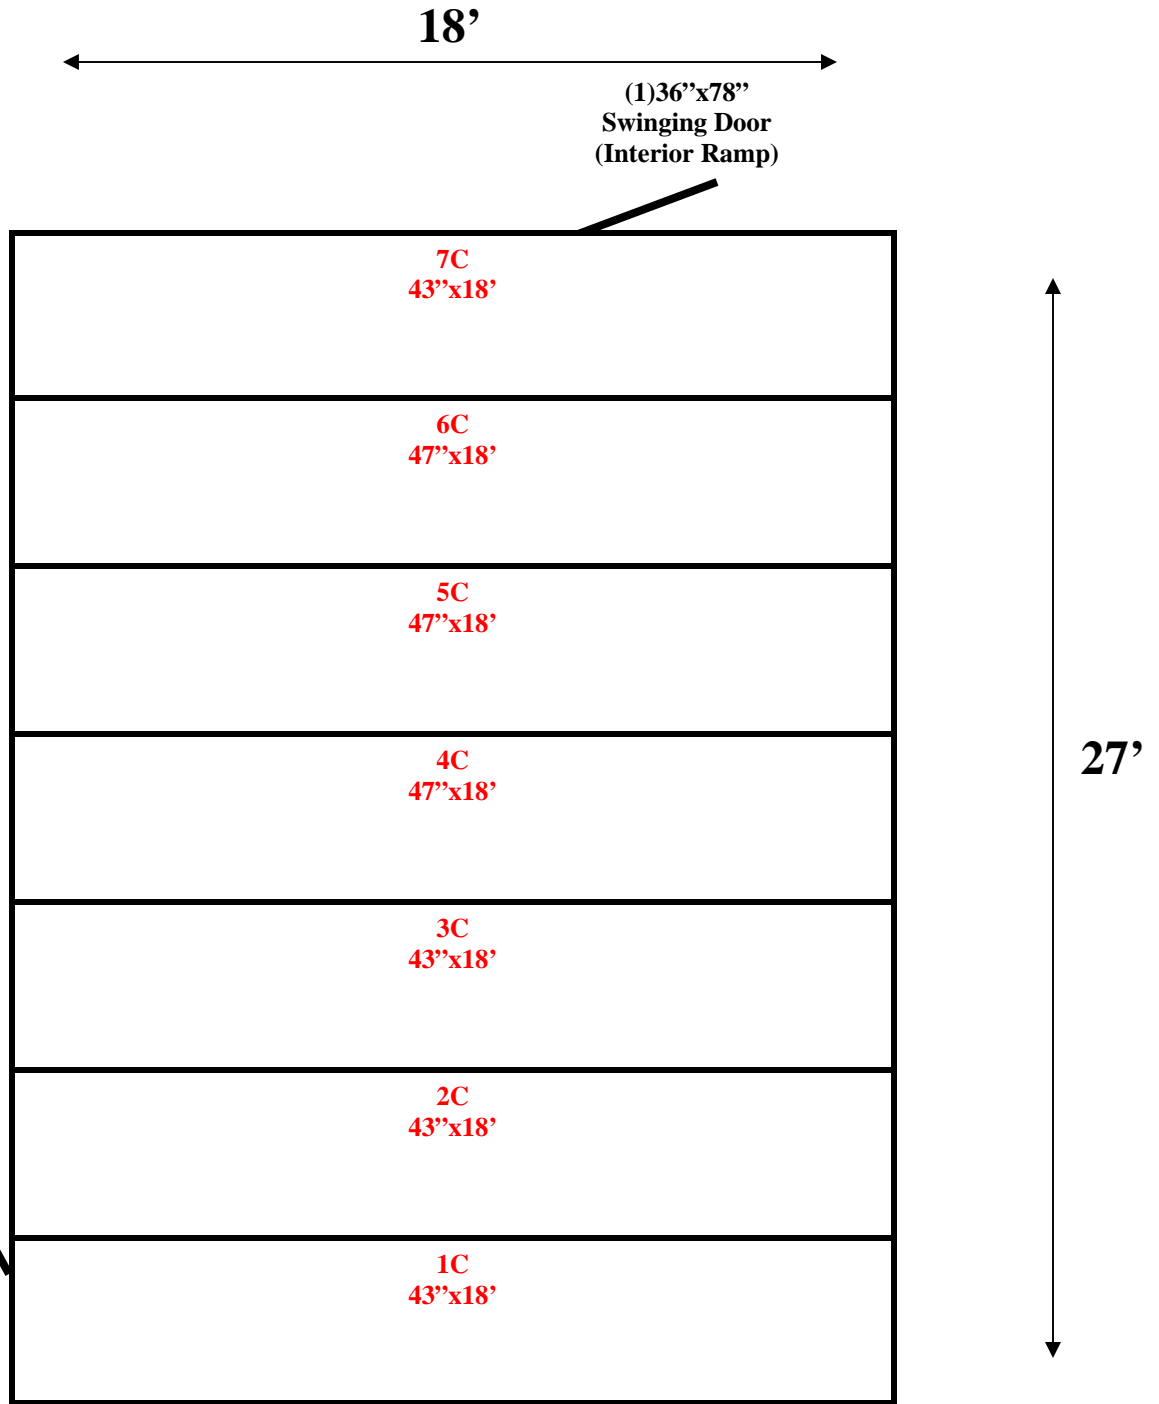

18'

(1)36"x78"
Swinging Door
(Interior Ramp)

18' x 27' x 9' H
Walk-In Freezer With Floor
Wall & Floor Panels Diagram

9-12
no color

**18' x 27' x 9' H
Walk-In Freezer With Floor
Ceiling Panels Diagram**

9-12
no color

18' x 27' x 9' H
Walk-In Freezer With Floor

9-12
No color

18' x 27' x 9' H
Walk-In Freezer With Floor

9-12
No color