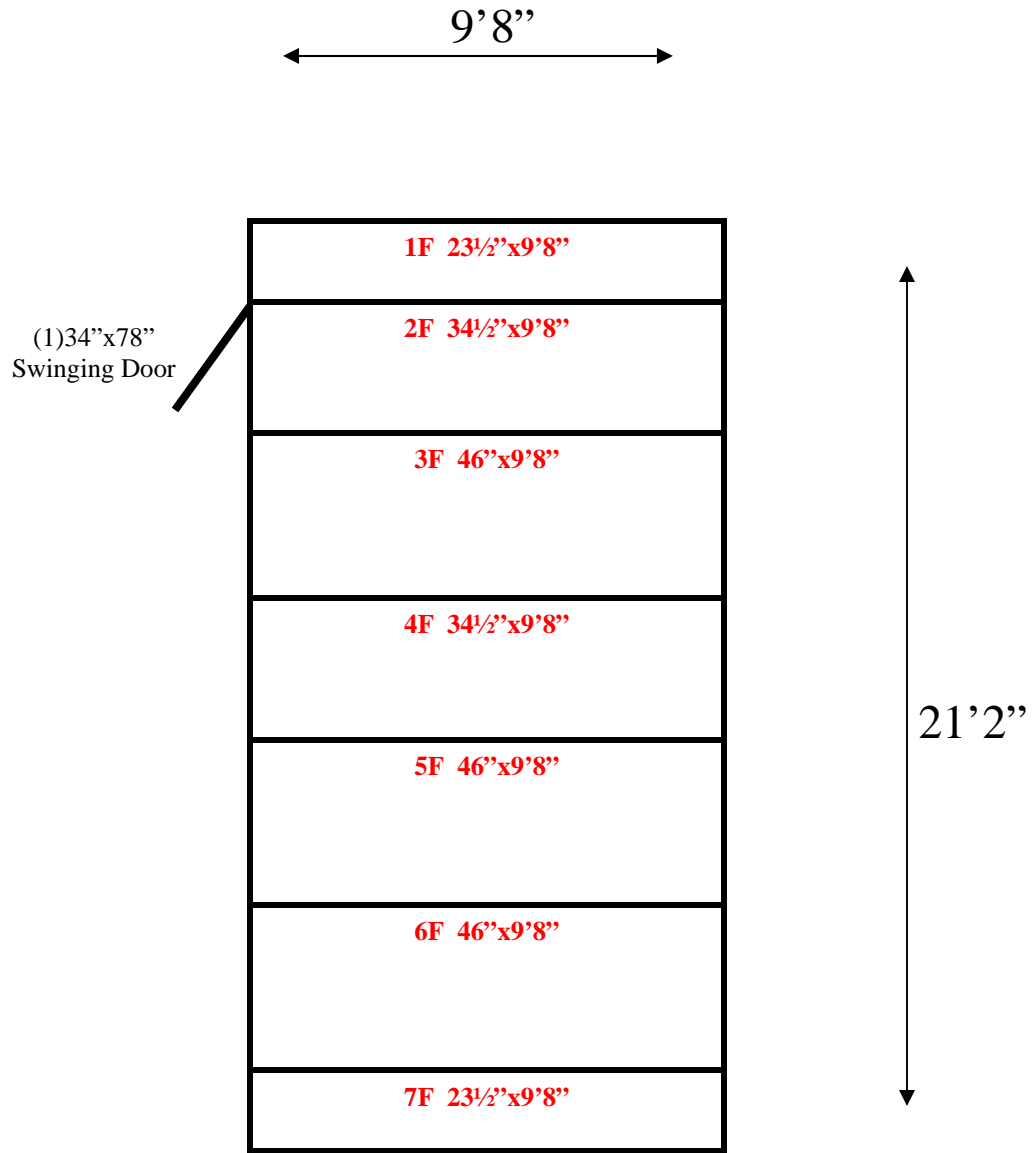

**9'8" x 21'2" x 8'6" H
Walk-In Freezer With Floor
Wall & Ceiling Panels Diagram**

206-11
Red

**9'8" x 21'2" x 8'6" H
Walk-In Freezer With Floor
Floor Panels Diagram**

206-11
Red

9'8" x 21'2" x 8'6" H
Walk-In Freezer With Floor

206-11
Red