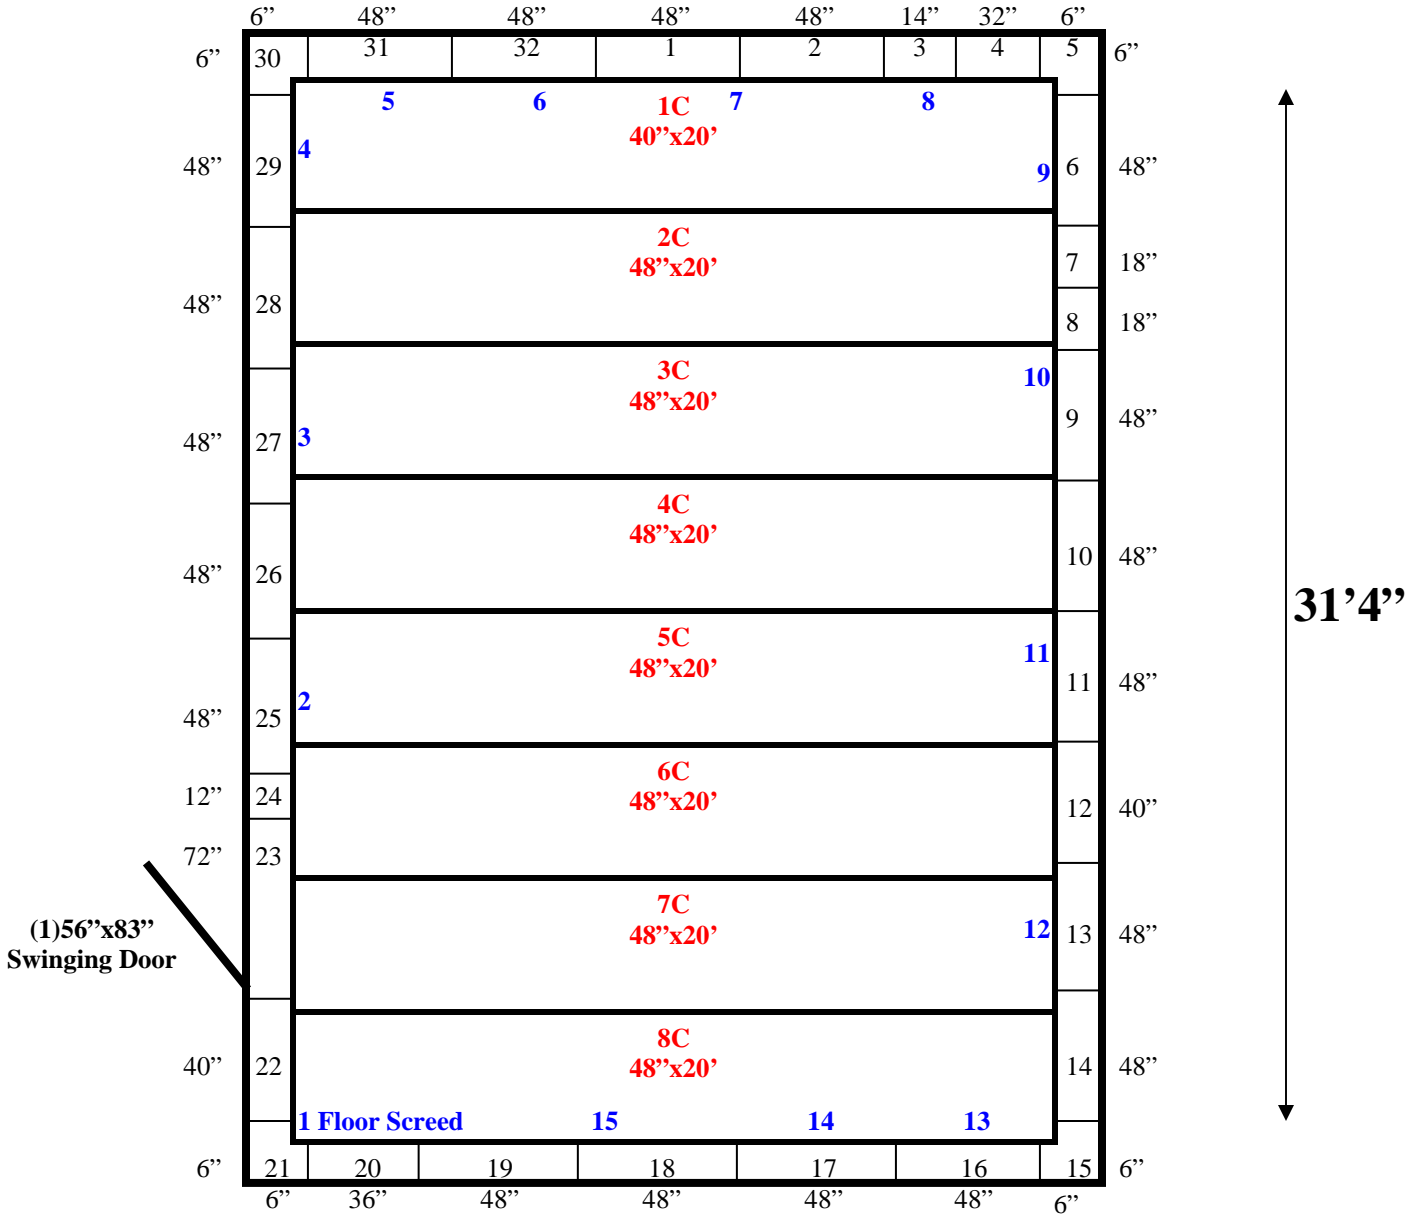

20'

20' x 31'4" x 10' H
 Walk-In Cooler or Freezer
 Wall & Ceiling Panels Diagram

500-11
 Black

20' x 31'4" x 10' H
Walk-In Cooler or Freezer

500-11
Black