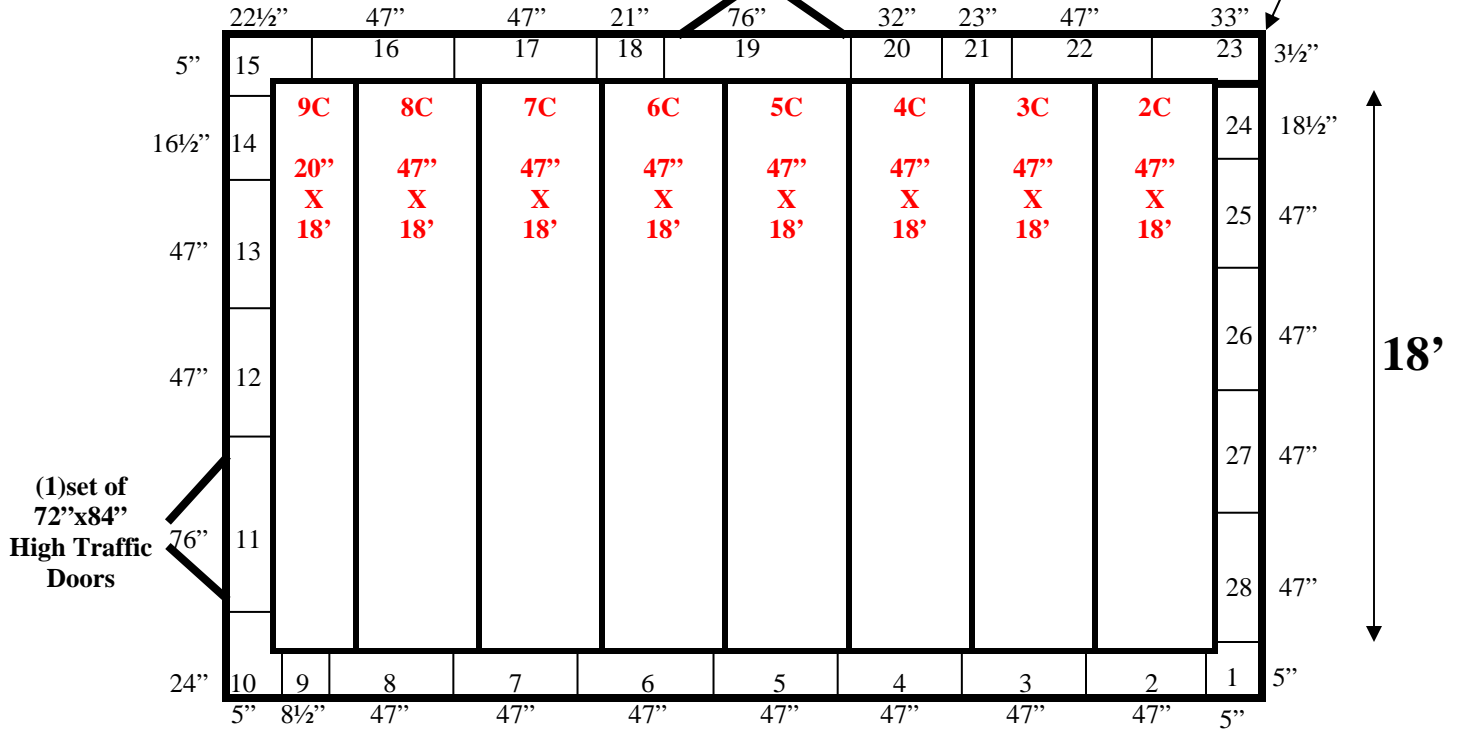

29'2"

(1) set of  
72"x84"  
High Traffic  
Doors

Flash corner #23 to #24

18' x 29'2" x 9'11" H  
Walk-In Cooler or Freezer  
Wall & Ceiling Panels Diagram

192-11  
Light  
Green

**18' x 29'2" x 9'11" H  
Walk-In Cooler or Freezer**

**192-11  
Light  
Green**

**18' x 29'2" x 9'11" H  
Walk-In Cooler or Freezer**

**192-11  
Light  
Green**