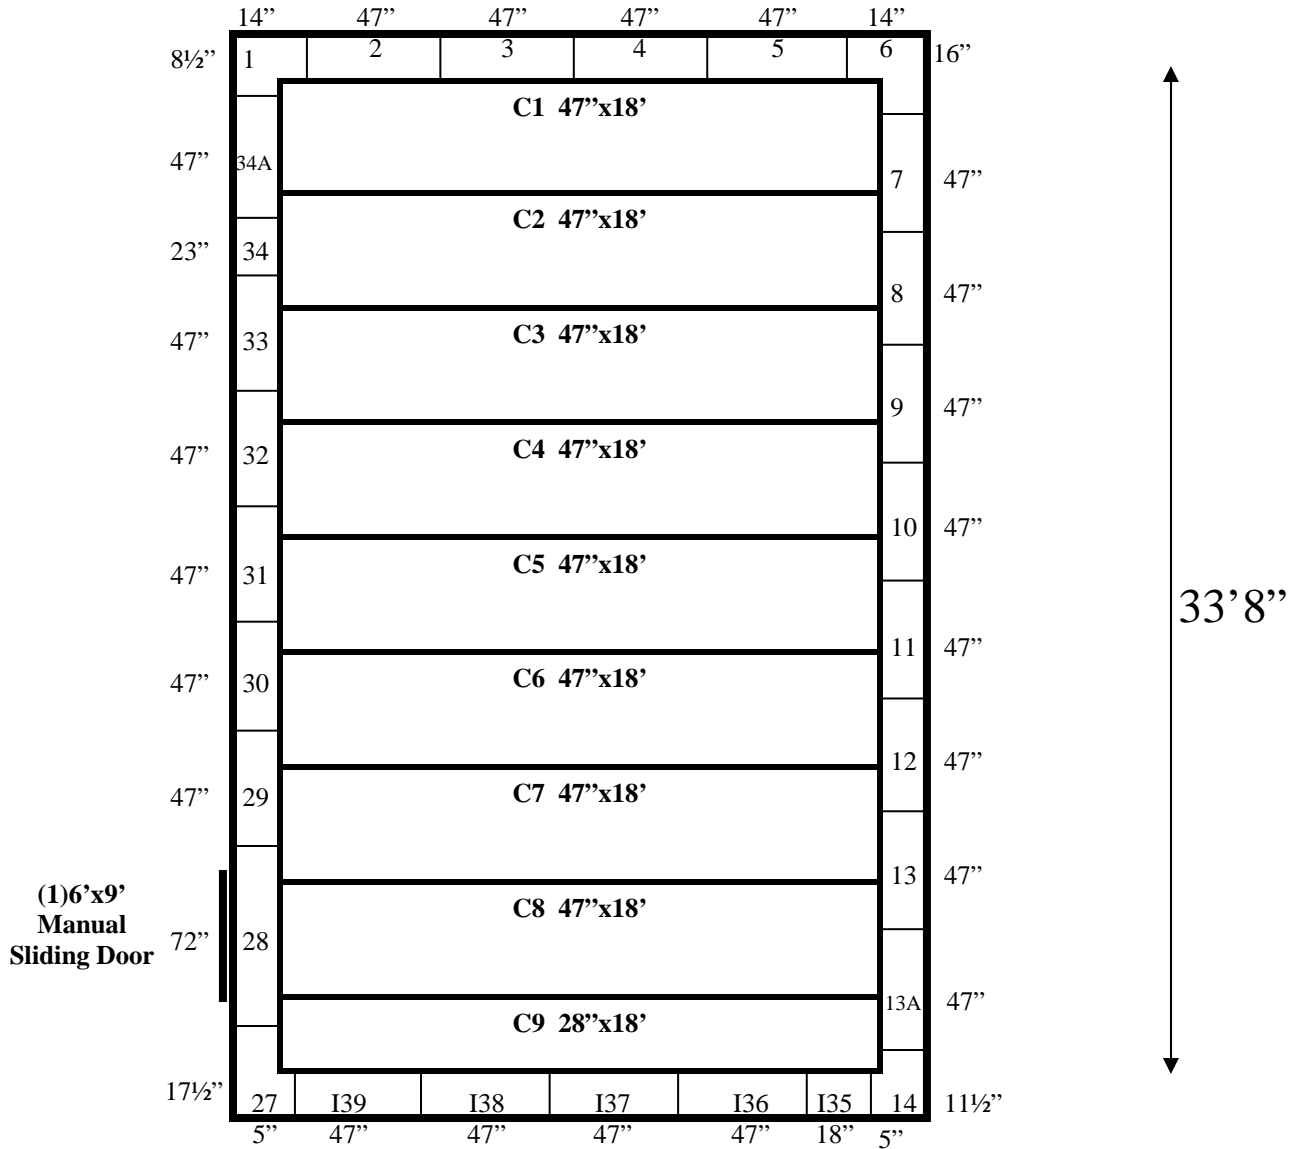

18'

**18' x 33'8" x 16' H
Walk-In Cooler or Freezer
Wall & Ceiling Panels Diagram**

171-11
No color

18' x 33'8" x 16' H
Walk-In Cooler or Freezer

171-11
No color

18' x 33'8" x 16' H
Walk-In Cooler or Freezer

171-11
No color