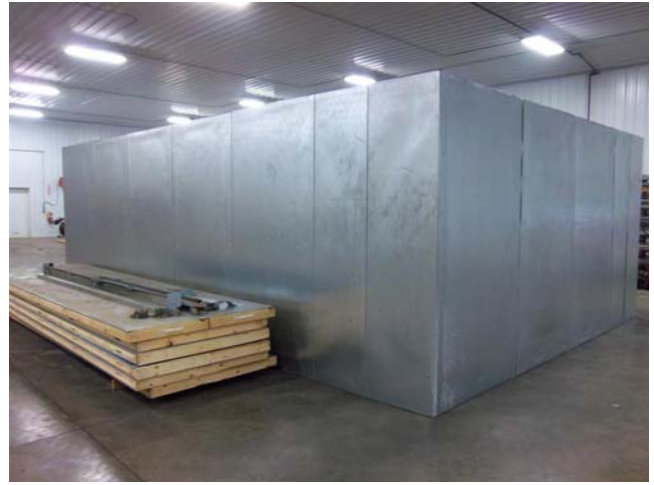

16'

16' x 24' x 8'4" H  
Walk-In Cooler or Freezer  
Wall & Ceiling Panels Diagram

200-11  
Key lime

**16' x 24' x 8'4" H  
Walk-In Cooler or Freezer  
Wall & Ceiling Panels Diagram**

**200-11  
Key lime**