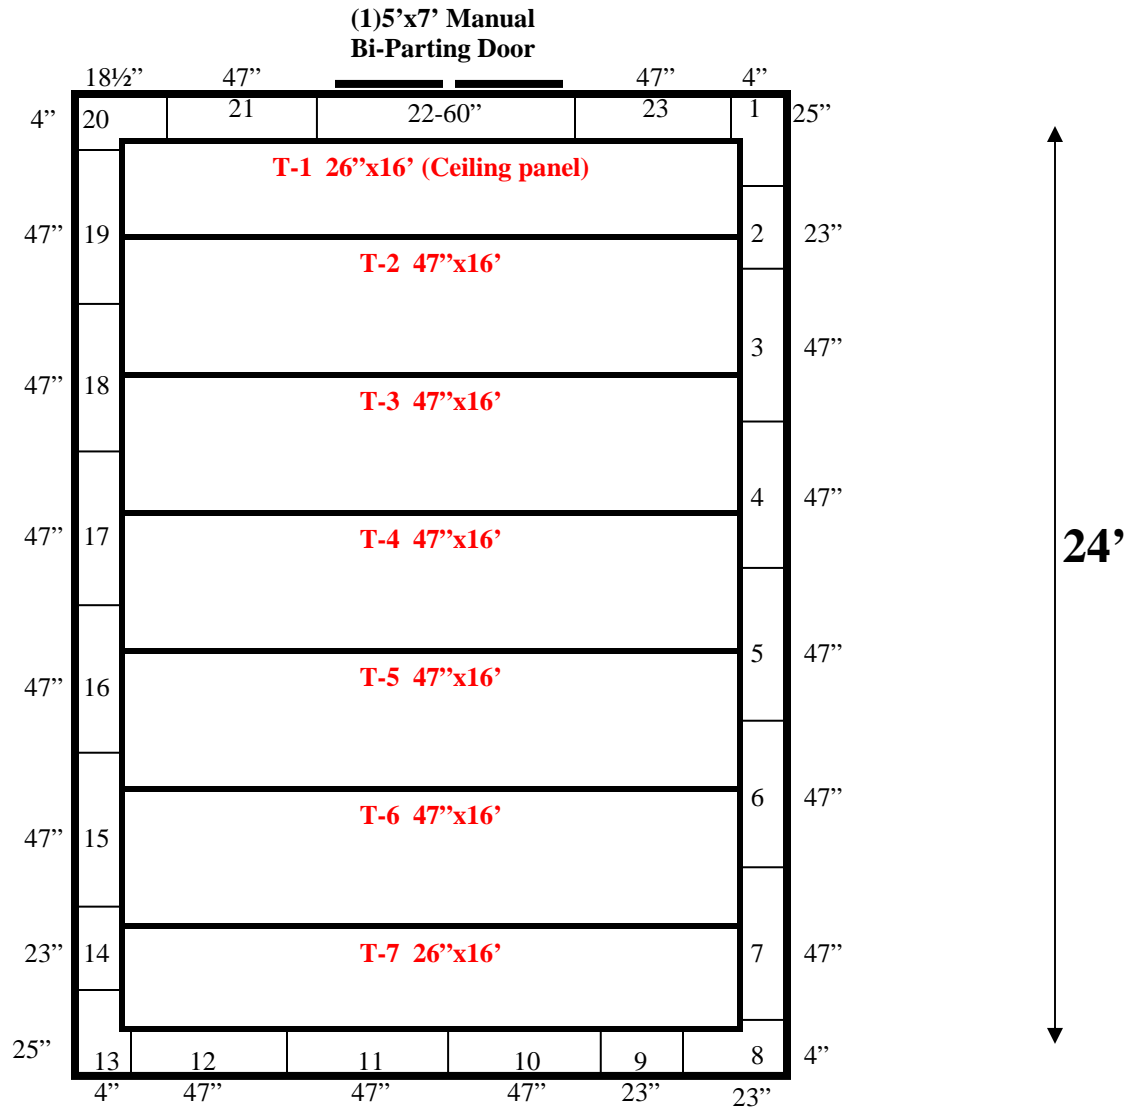

16'

16' x 24' x 8'4" H  
Walk-In Cooler or Freezer  
Wall & Ceiling Panels Diagram

200-11  
Key lime

**16' x 24' x 8'4" H  
Walk-In Cooler or Freezer  
Wall & Ceiling Panels Diagram**

**200-11  
Key lime**