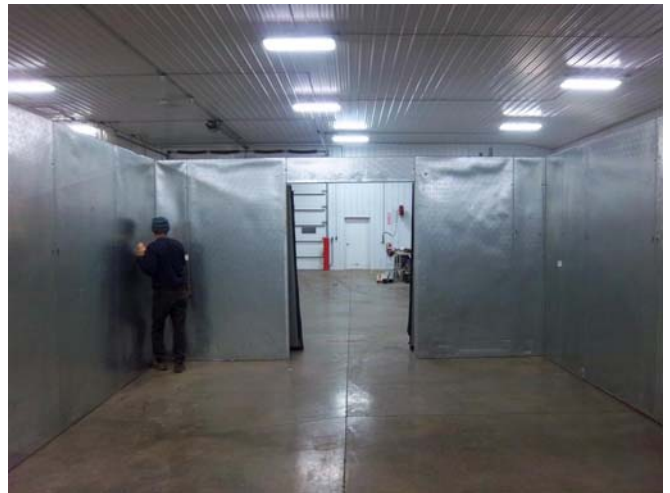

16'

16' x 24' x 8'4" H  
Walk-In Cooler or Freezer  
Wall & Ceiling Panels Diagram

200-11  
Key lime

**16' x 24' x 8'4" H  
Walk-In Cooler or Freezer  
Wall & Ceiling Panels Diagram**

**200-11  
Key lime**