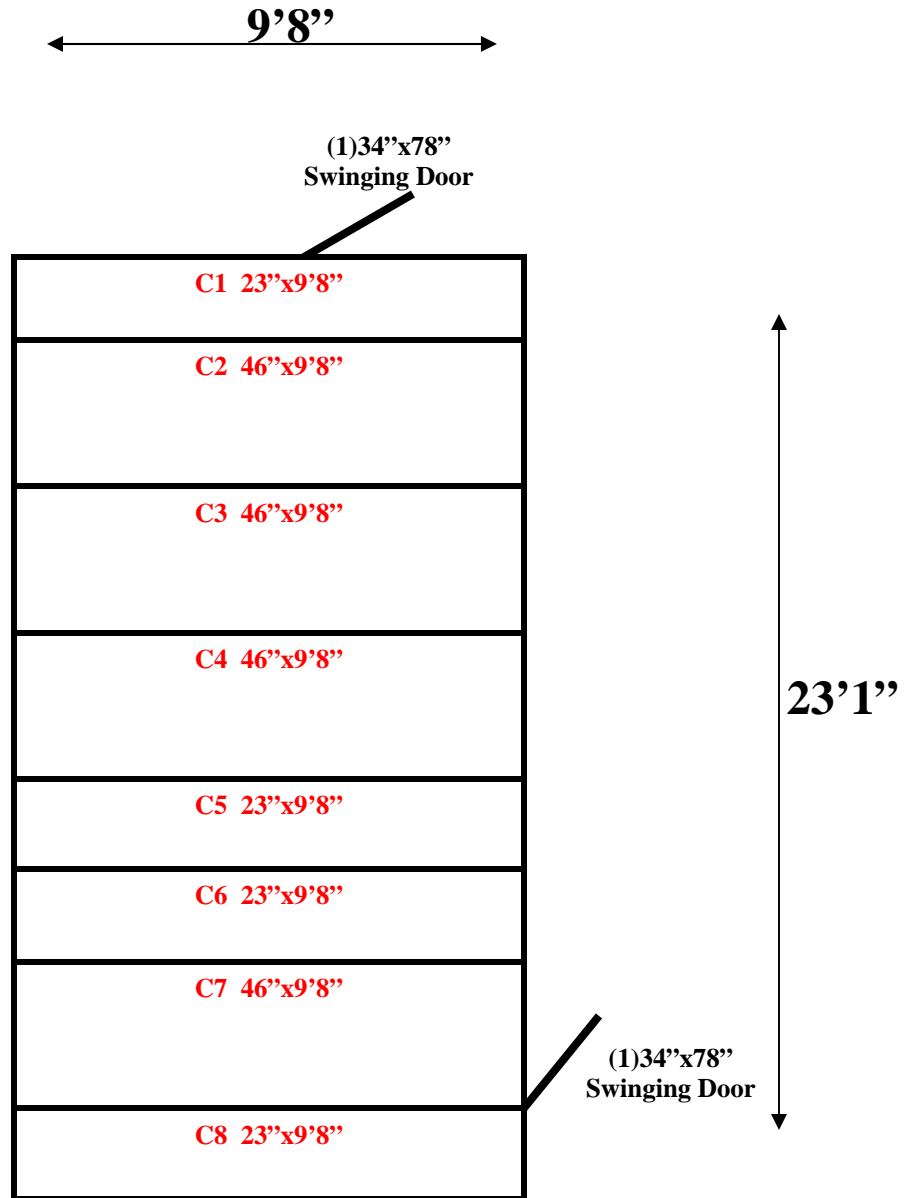

**9'8" x 23'1" x 8'6" H**  
**Combination Walk-In Cooler/Freezer With Floor**  
**Wall Panels Diagram**

189-11  
Green

9'8" x 23'1" x 8'6" H  
Combination Walk-In Cooler/Freezer With Floor  
Ceiling Panels Diagram

189-11  
Green

**9'8" x 23'1" x 8'6" H  
Combination Walk-In Cooler/Freezer With Floor  
Floor Panels Diagram**

189-11  
Green

**9'8" x 23'1" x 8'6" H**  
**Combination Walk-In Cooler/Freezer With Floor**

**189-11**  
**Green**

**9'8" x 23'1" x 8'6" H**  
**Combination Walk-In Cooler/Freezer With Floor**

**189-11**  
**Green**