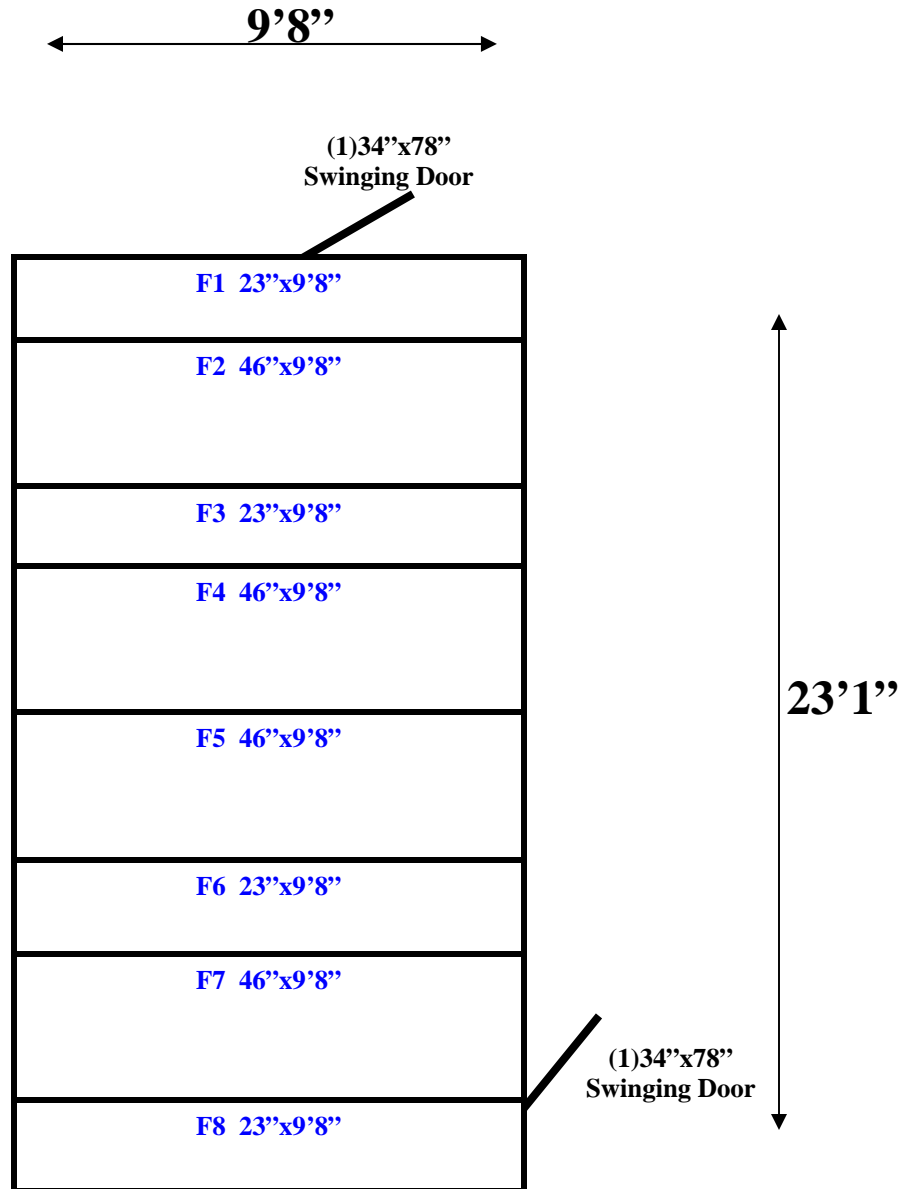

**9'8" x 23'1" x 8'6" H**  
**Combination Walk-In Cooler/Freezer With Floor**  
**Wall Panels Diagram**

189-11  
Green

9'8" x 23'1" x 8'6" H  
Combination Walk-In Cooler/Freezer With Floor  
Ceiling Panels Diagram

189-11  
Green

**9'8" x 23'1" x 8'6" H  
Combination Walk-In Cooler/Freezer With Floor  
Floor Panels Diagram**

189-11  
Green

**9'8" x 23'1" x 8'6" H**  
**Combination Walk-In Cooler/Freezer With Floor**

**189-11**  
**Green**

**9'8" x 23'1" x 8'6" H**  
**Combination Walk-In Cooler/Freezer With Floor**

**189-11**  
**Green**